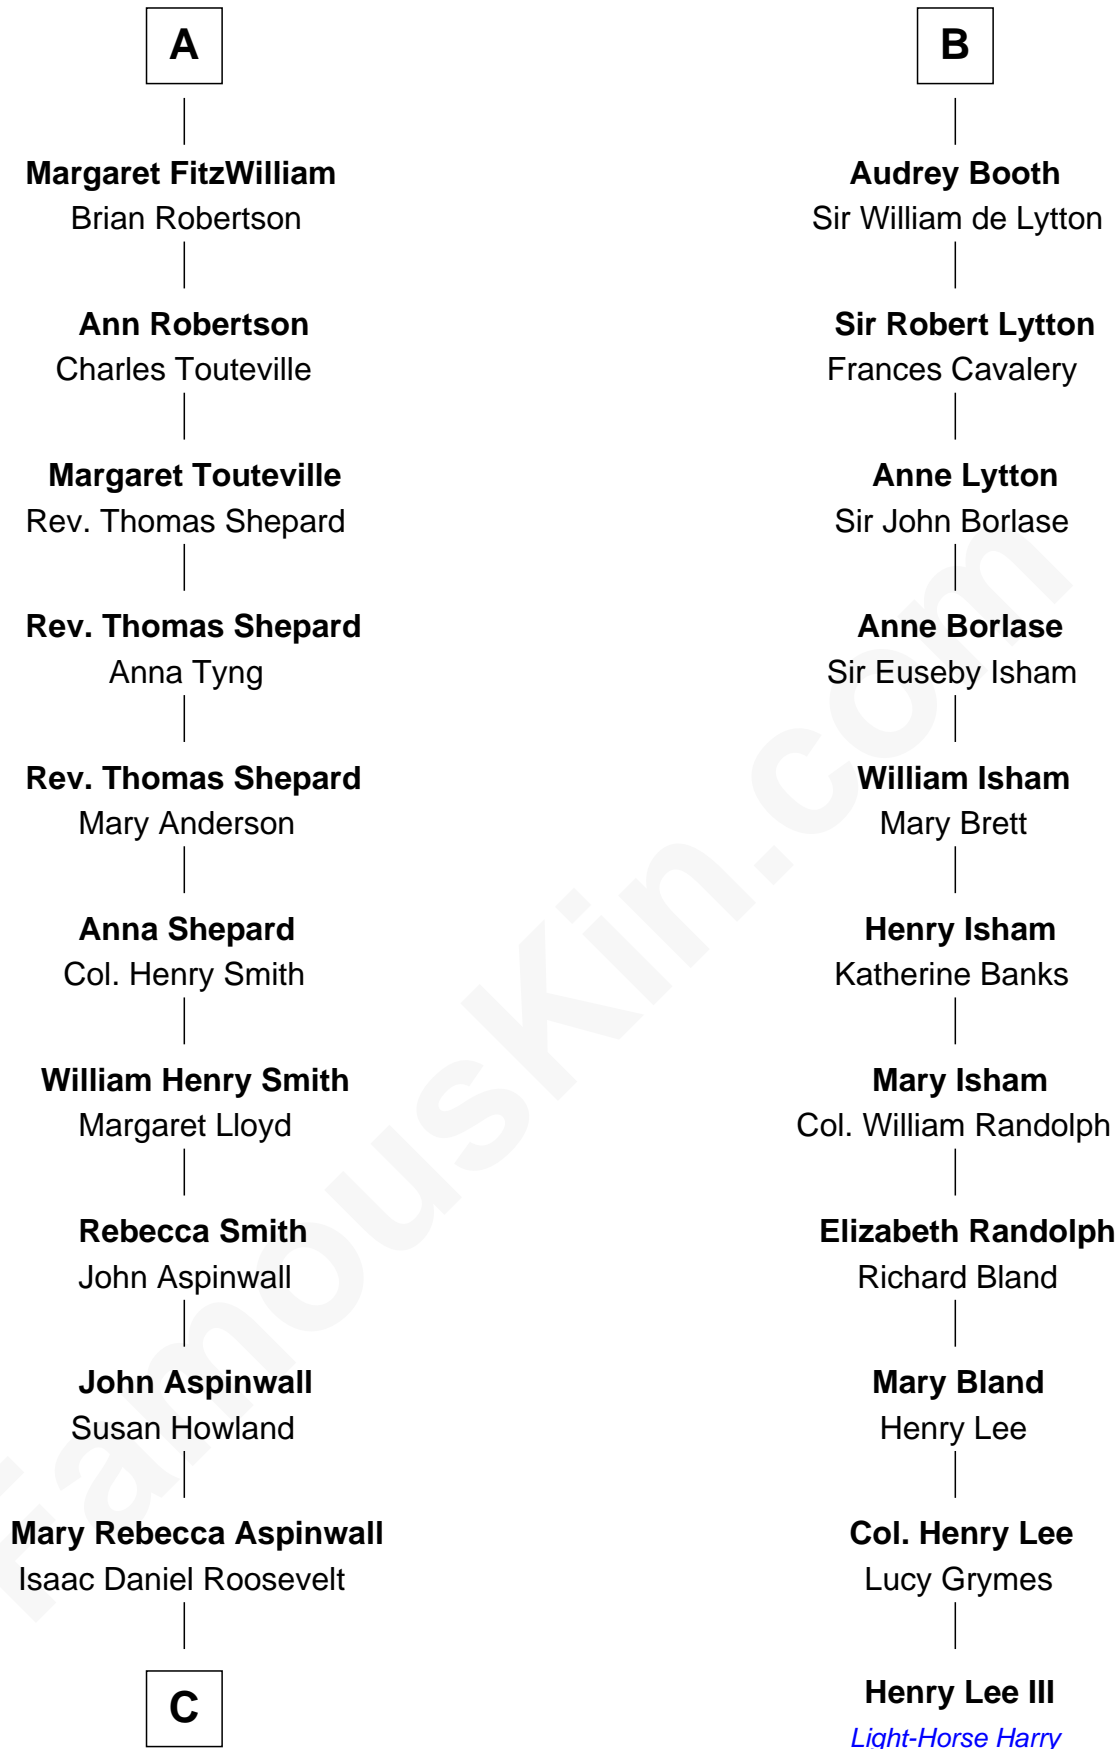

**FamousKin.com**  
**Relationship Chart of**  
**Franklin D. Roosevelt**  
*32nd U.S. President*

**17th cousin 1 time removed of**  
**Henry Lee III**  
*9th Governor of Virginia*

**Eudo la Zouche**  
 Milicent de Cantilupe

**C**

James Roosevelt

Sara Delano

Franklin D. Roosevelt

*32nd U.S. President*

FamousKin.com