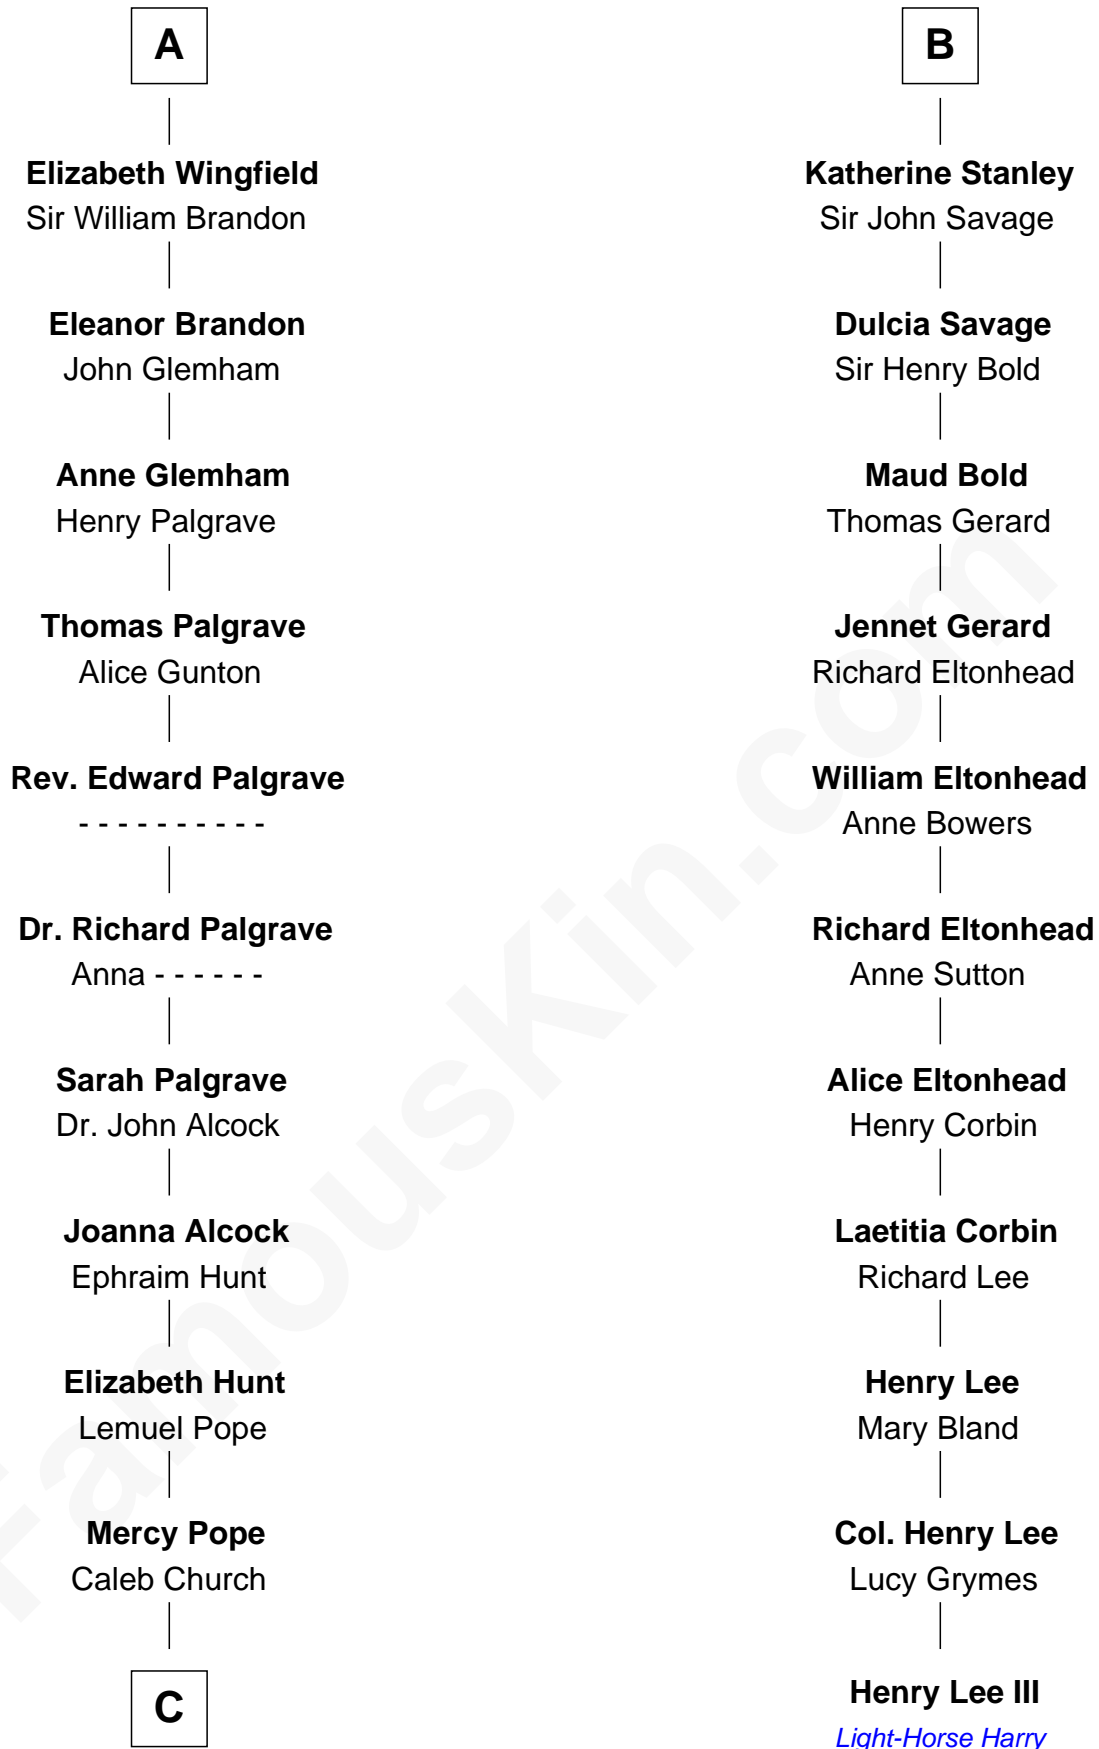

**FamousKin.com**  
**Relationship Chart of**  
**Franklin D. Roosevelt**  
*32nd U.S. President*

**17th cousin 4 times removed of**  
**Henry Lee III**  
*9th Governor of Virginia*

**Henry II, Duke of Brabant**  
 Marie of Hohenstaufen

**Matilda of Brabant**  
 Robert I, Count of Artois

**Blanche of Artois**  
 Edmund Plantagenet

**Henry Plantagenet**  
 Maud de Chaworth

**Eleanor Plantagenet**  
 Richard Fitzalan

**Sir Richard Fitzalan**  
 Elizabeth de Bohun

**Elizabeth Fitzalan**  
 Sir Robert Goushill

**Elizabeth Goushill**  
 Sir Robert Wingfield

**A**

**Matilda of Brabant**  
 Robert I, Count of Artois

**Blanche of Artois**  
 Edmund Plantagenet

**Henry Plantagenet**  
 Maud de Chaworth

**Eleanor Plantagenet**  
 Richard Fitzalan

**Sir Richard Fitzalan**  
 Elizabeth de Bohun

**Elizabeth Fitzalan**  
 Sir Robert Goushill

**Joan Goushill**  
 Sir Thomas Stanley

**B**

FamousKin.com