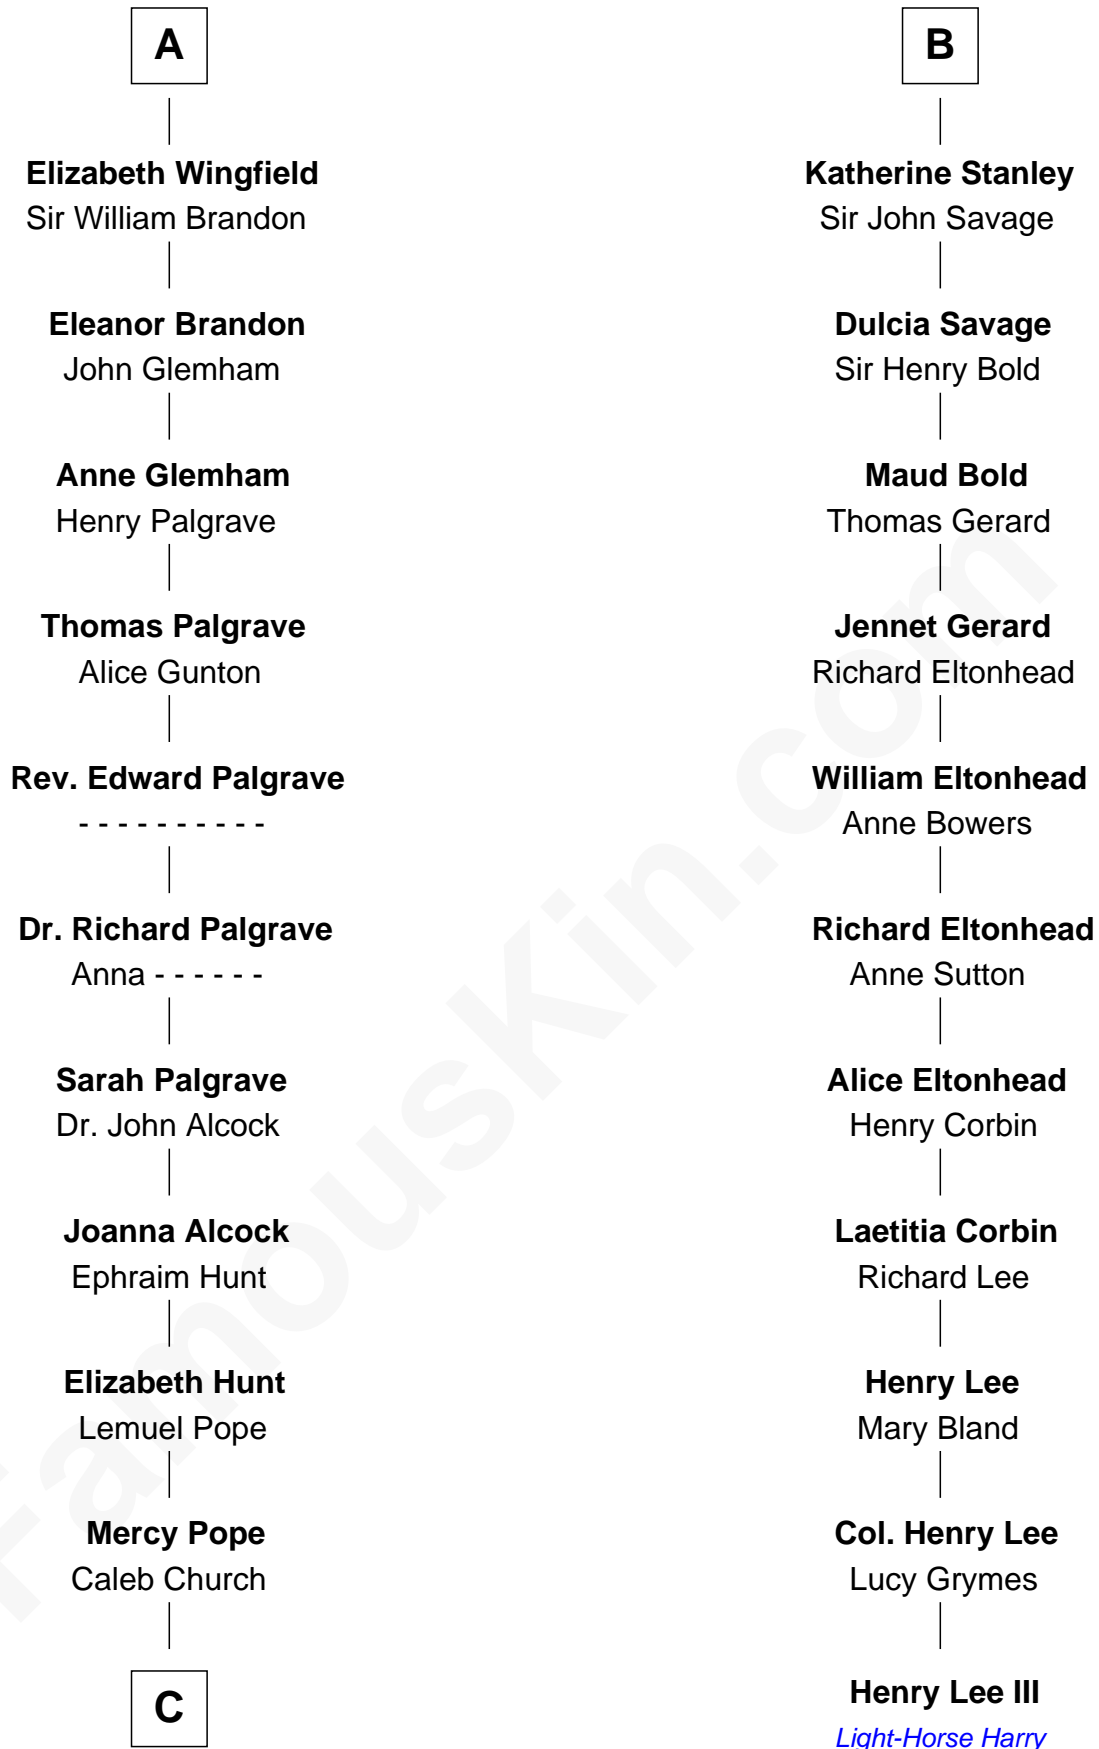

FamousKin.com
Relationship Chart of
Franklin D. Roosevelt
32nd U.S. President

17th cousin 4 times removed of
Henry Lee III
9th Governor of Virginia

Louis VIII, King of France
 Blanche of Castile

FamousKin.com