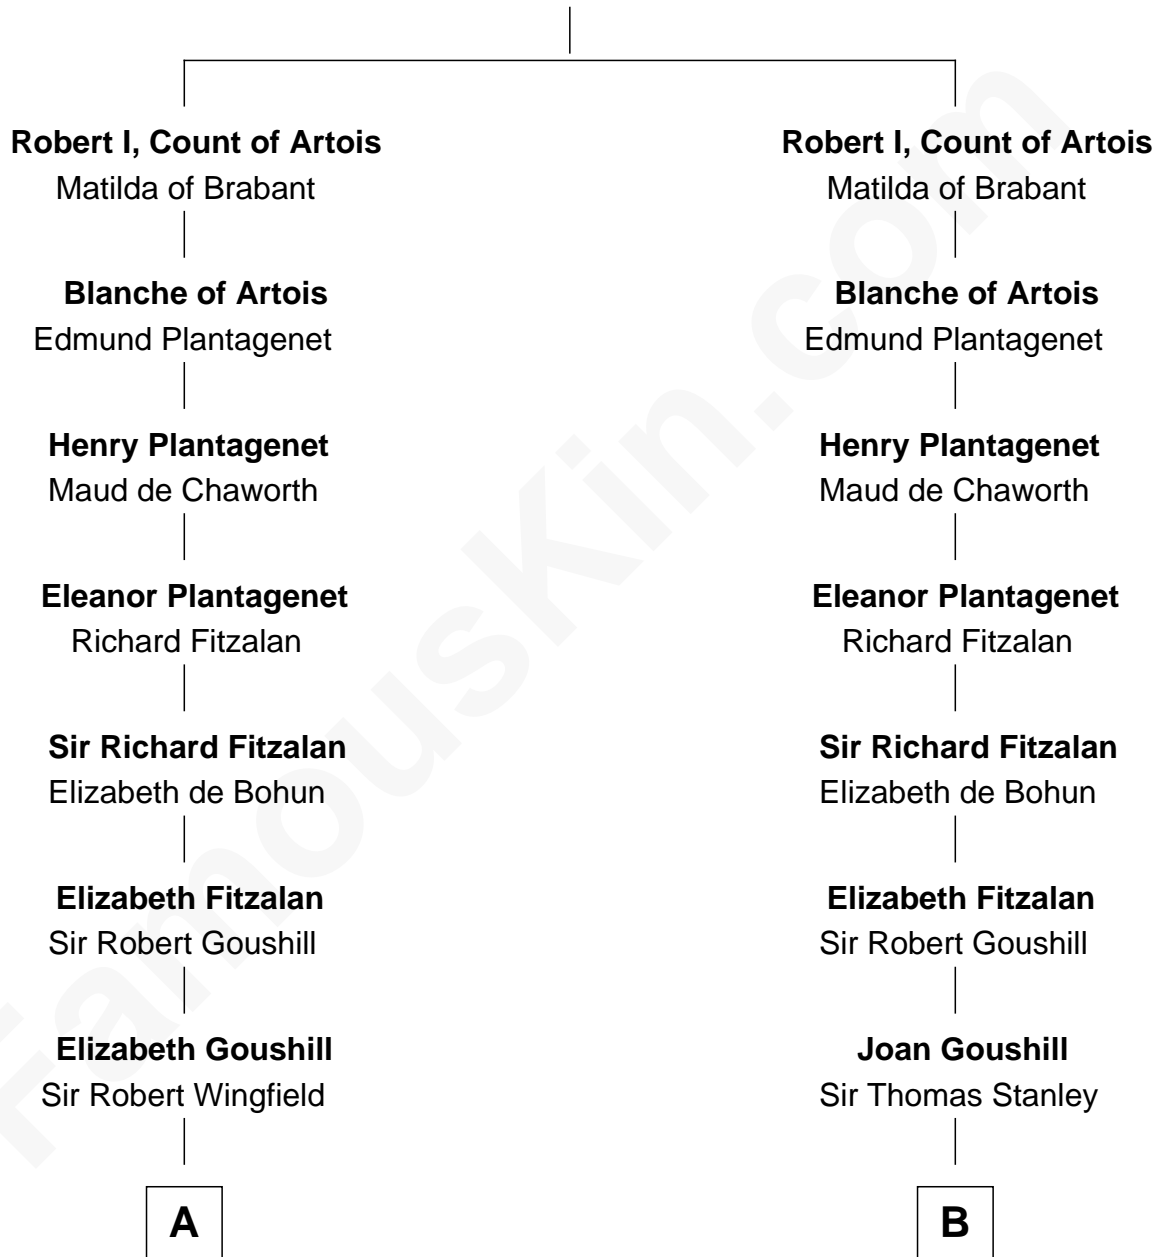

FamousKin.com
Relationship Chart of
Franklin D. Roosevelt
32nd U.S. President

17th cousin 4 times removed of
Henry Lee III
9th Governor of Virginia

Louis VIII, King of France
 Blanche of Castile

FamousKin.com