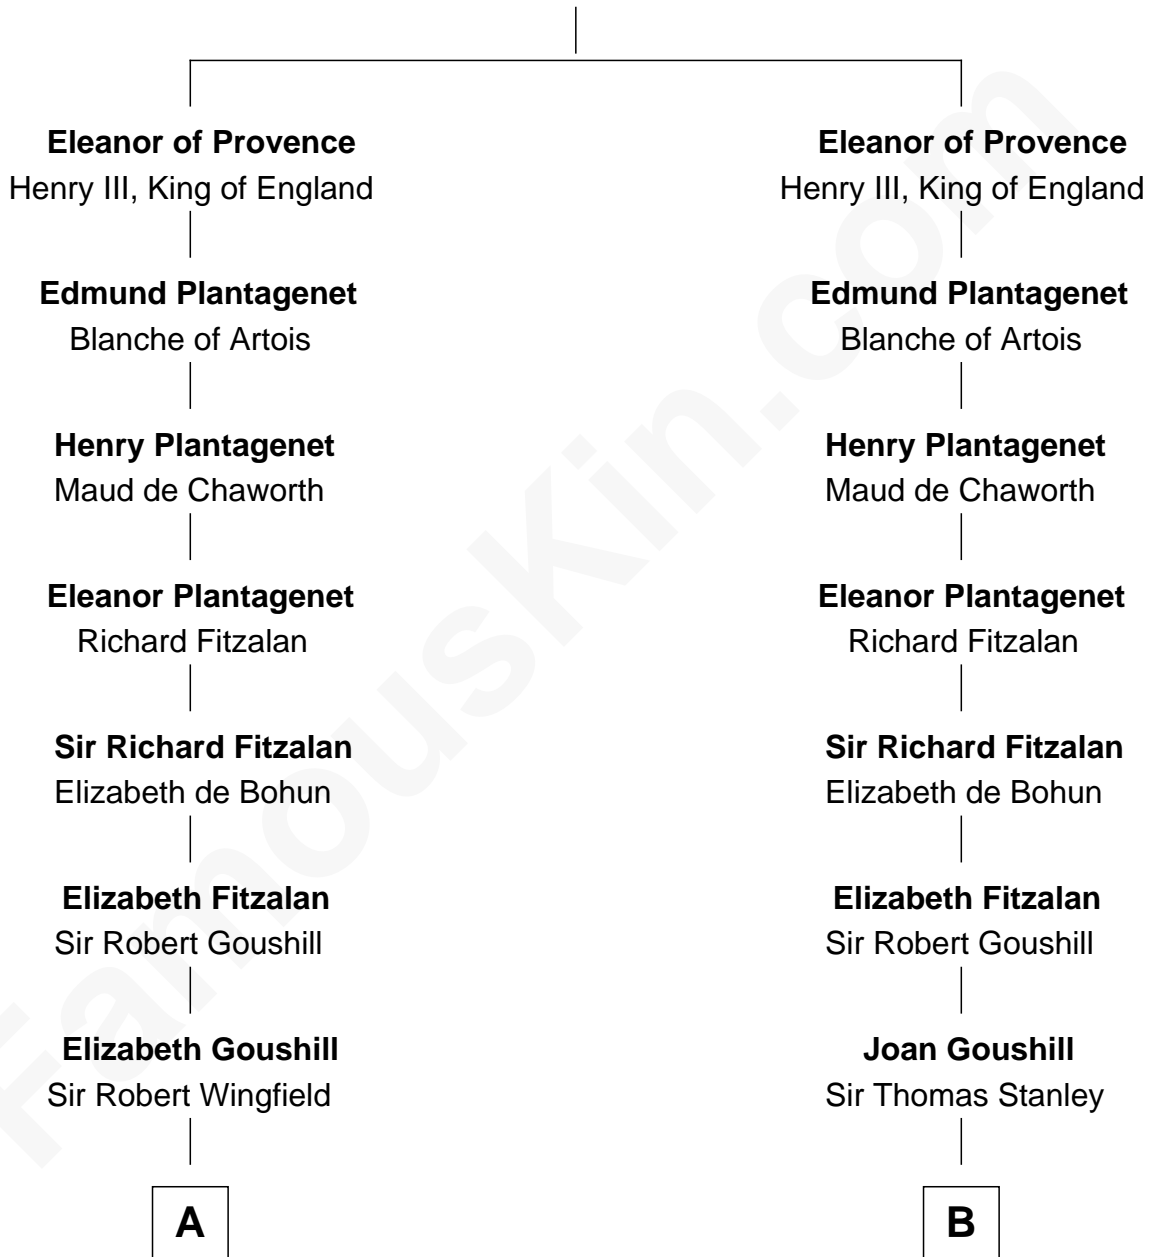

FamousKin.com
Relationship Chart of
Franklin D. Roosevelt
32nd U.S. President

17th cousin 4 times removed of
Henry Lee III
9th Governor of Virginia

Ramon Berenguer IV of Provence
 Beatrice of Savoy

FamousKin.com