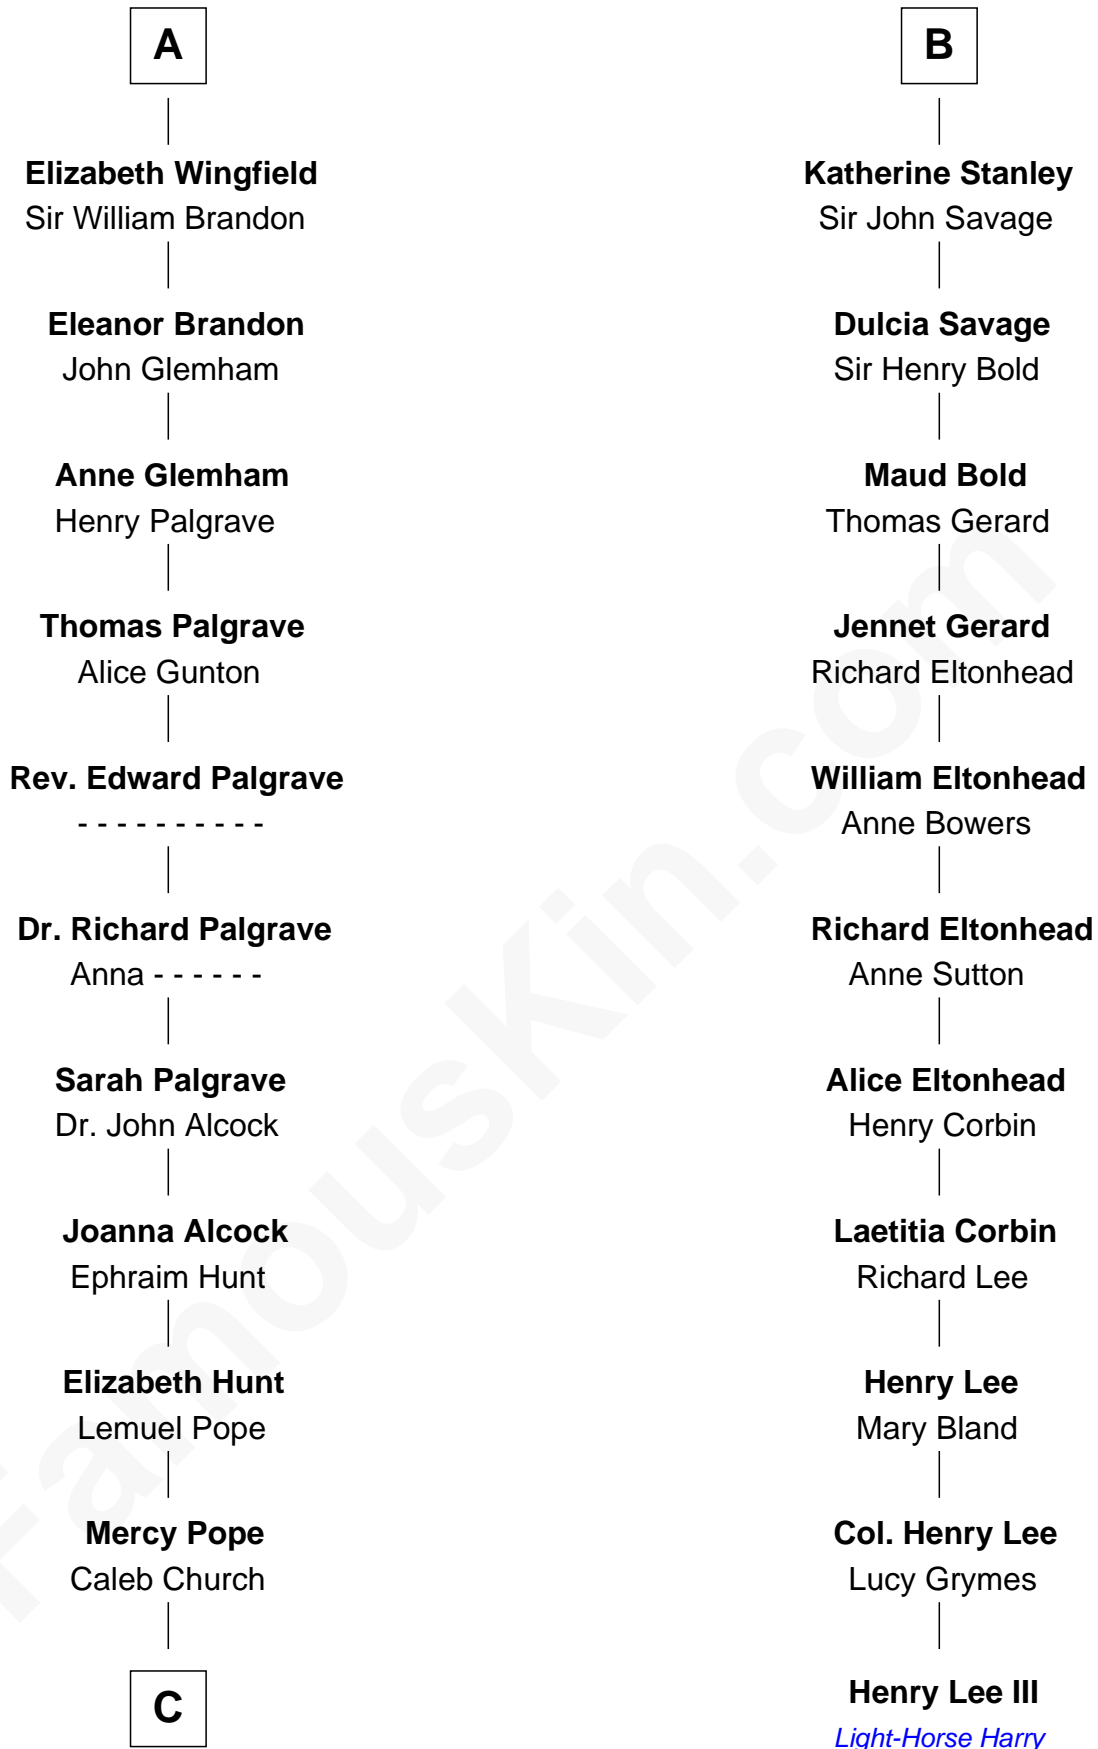

FamousKin.com
Relationship Chart of
Franklin D. Roosevelt
32nd U.S. President

17th cousin 4 times removed of
Henry Lee III
9th Governor of Virginia

Ramon Berenguer IV of Provence
 Beatrice of Savoy

FamousKin.com