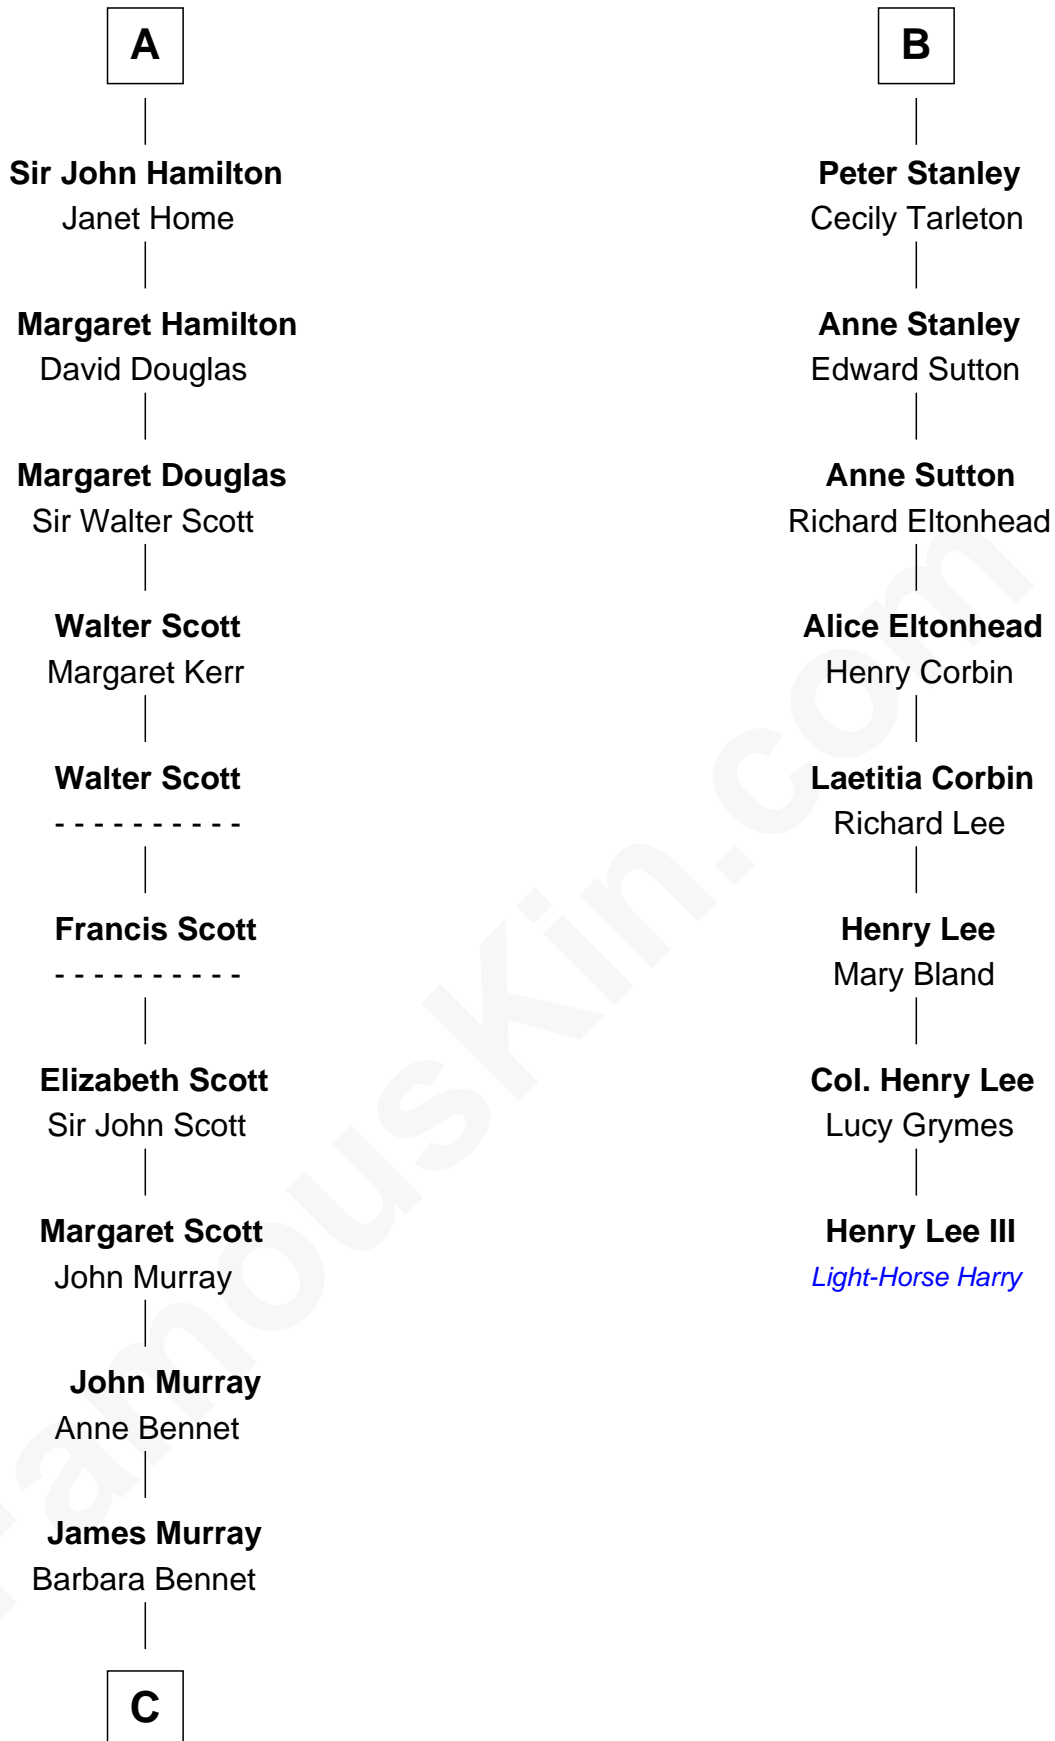

FamousKin.com
Relationship Chart of
Franklin D. Roosevelt
32nd U.S. President

14th cousin 7 times removed of
Henry Lee III
9th Governor of Virginia

Sir Robert de Holland
 Maude la Zouche

C

Elizabeth Murray
Edward Hutchinson Robbins

Anne Jean Robbins
Judge Joseph Lyman

Catharine Robbins Lyman
Warren Delano

Sara Delano
James Roosevelt

Franklin D. Roosevelt
32nd U.S. President

FamousKin.com