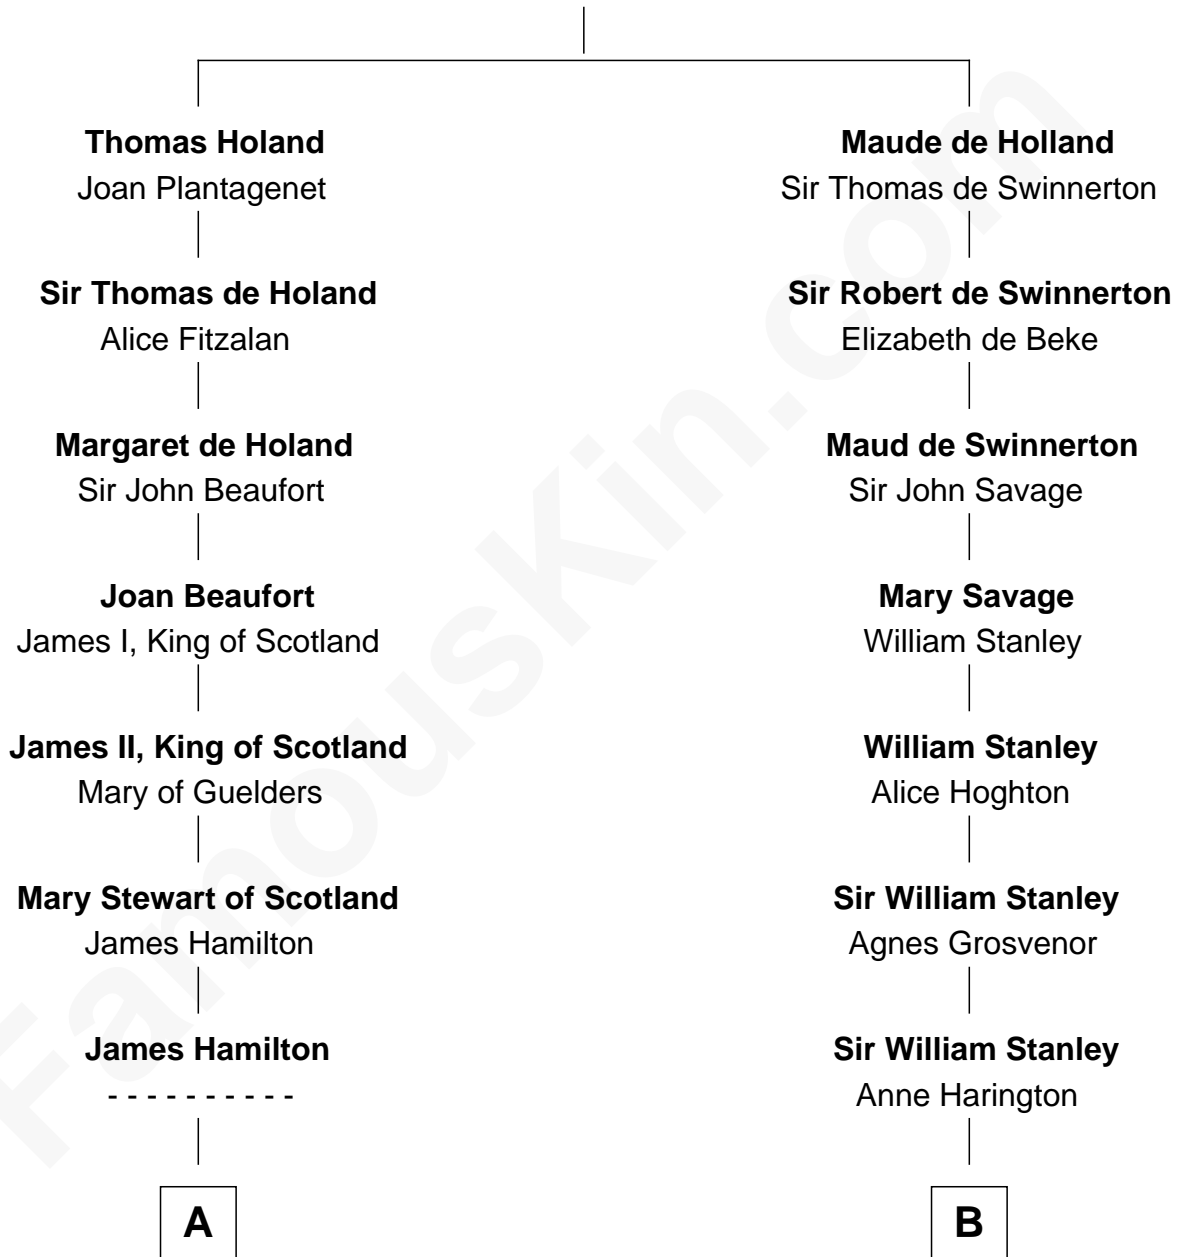

FamousKin.com
Relationship Chart of
Franklin D. Roosevelt
32nd U.S. President

14th cousin 7 times removed of
Henry Lee III
9th Governor of Virginia

Sir Robert de Holland
 Maude la Zouche

C

Elizabeth Murray
Edward Hutchinson Robbins

Anne Jean Robbins
Judge Joseph Lyman

Catharine Robbins Lyman
Warren Delano

Sara Delano
James Roosevelt

Franklin D. Roosevelt
32nd U.S. President

FamousKin.com