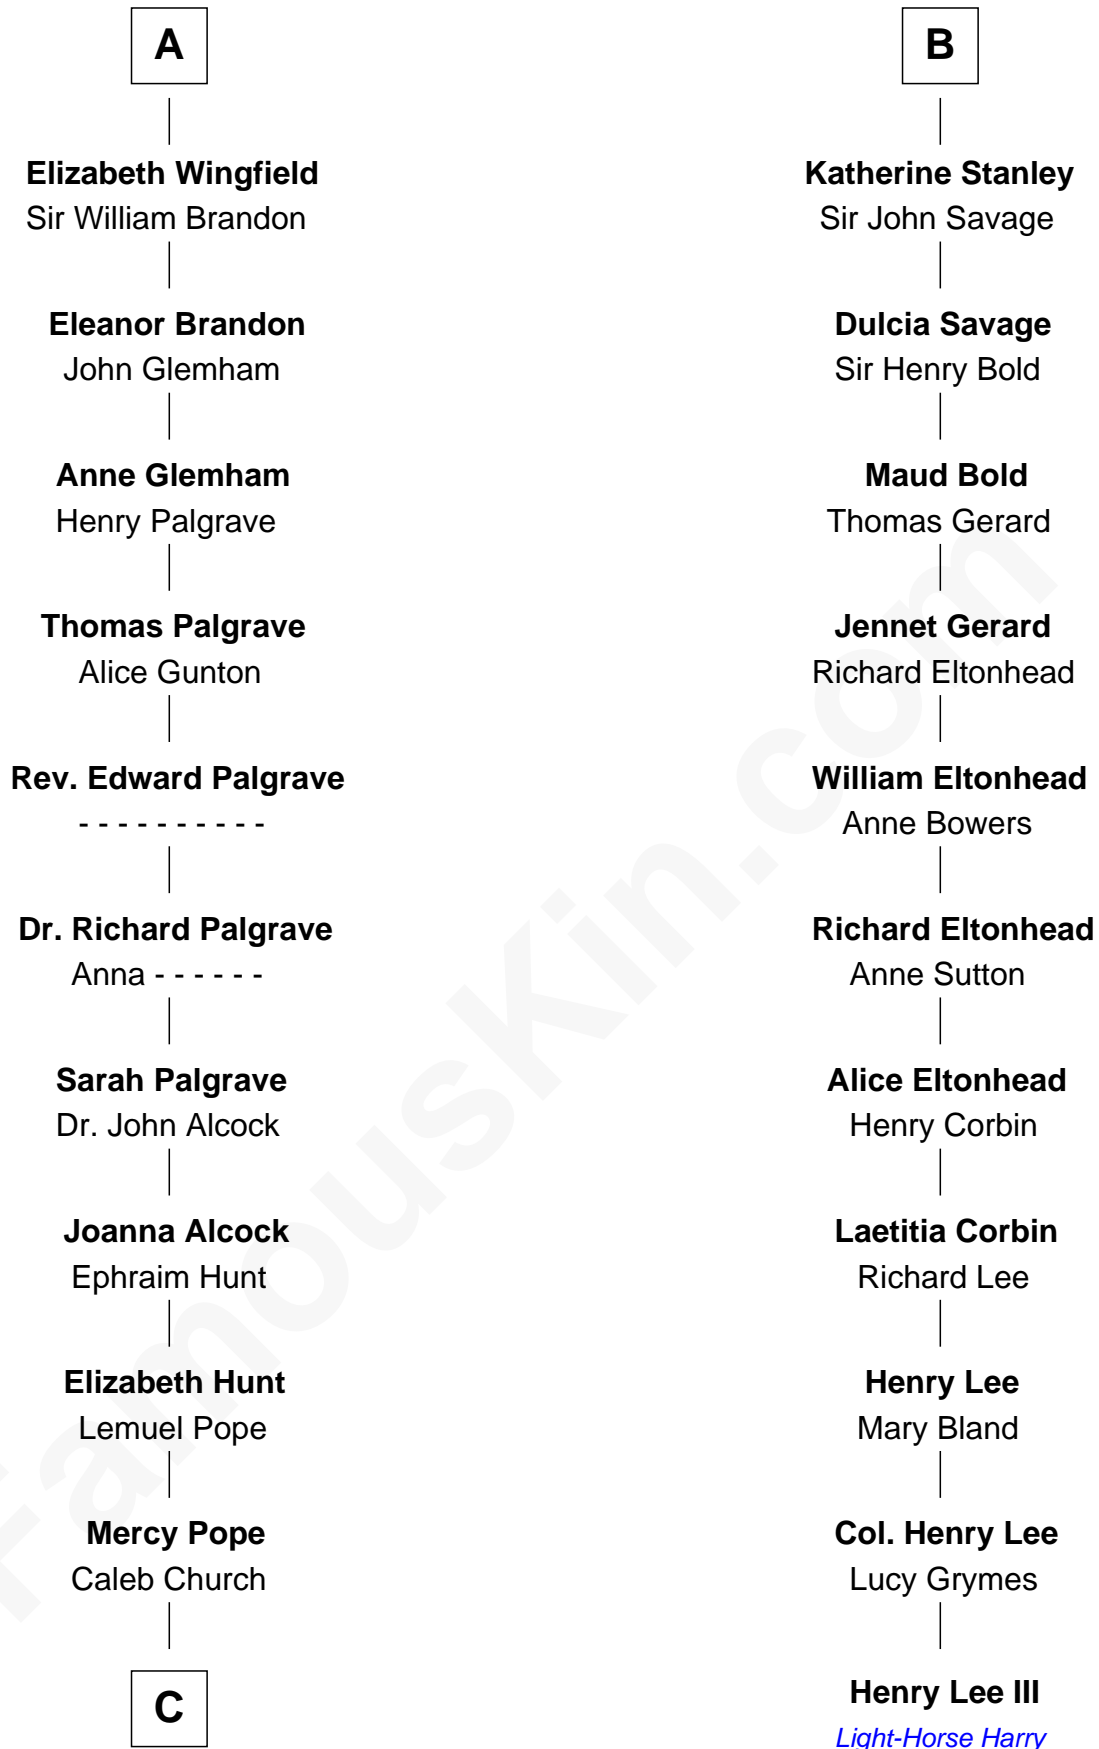

FamousKin.com
Relationship Chart of
Franklin D. Roosevelt
32nd U.S. President

17th cousin 4 times removed of
Henry Lee III
9th Governor of Virginia

Sir Roger de Mortimer
Maud de Brewes

C

Joseph Church

Deborah Perry

Deborah P. Church

Warren Delano

Warren Delano

Catharine Robbins Lyman

Sara Delano

James Roosevelt

Franklin D. Roosevelt

32nd U.S. President