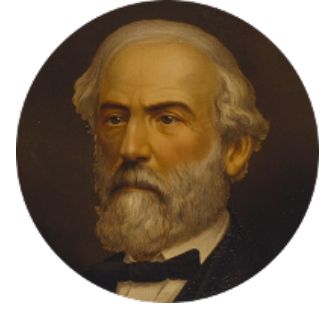

**FamousKin.com**  
**Relationship Chart of**  
**Franklin D. Roosevelt**  
*32nd U.S. President*

16th cousin 1 time removed of

**General Robert E. Lee**  
*Confederate Army - U.S. Civil War*