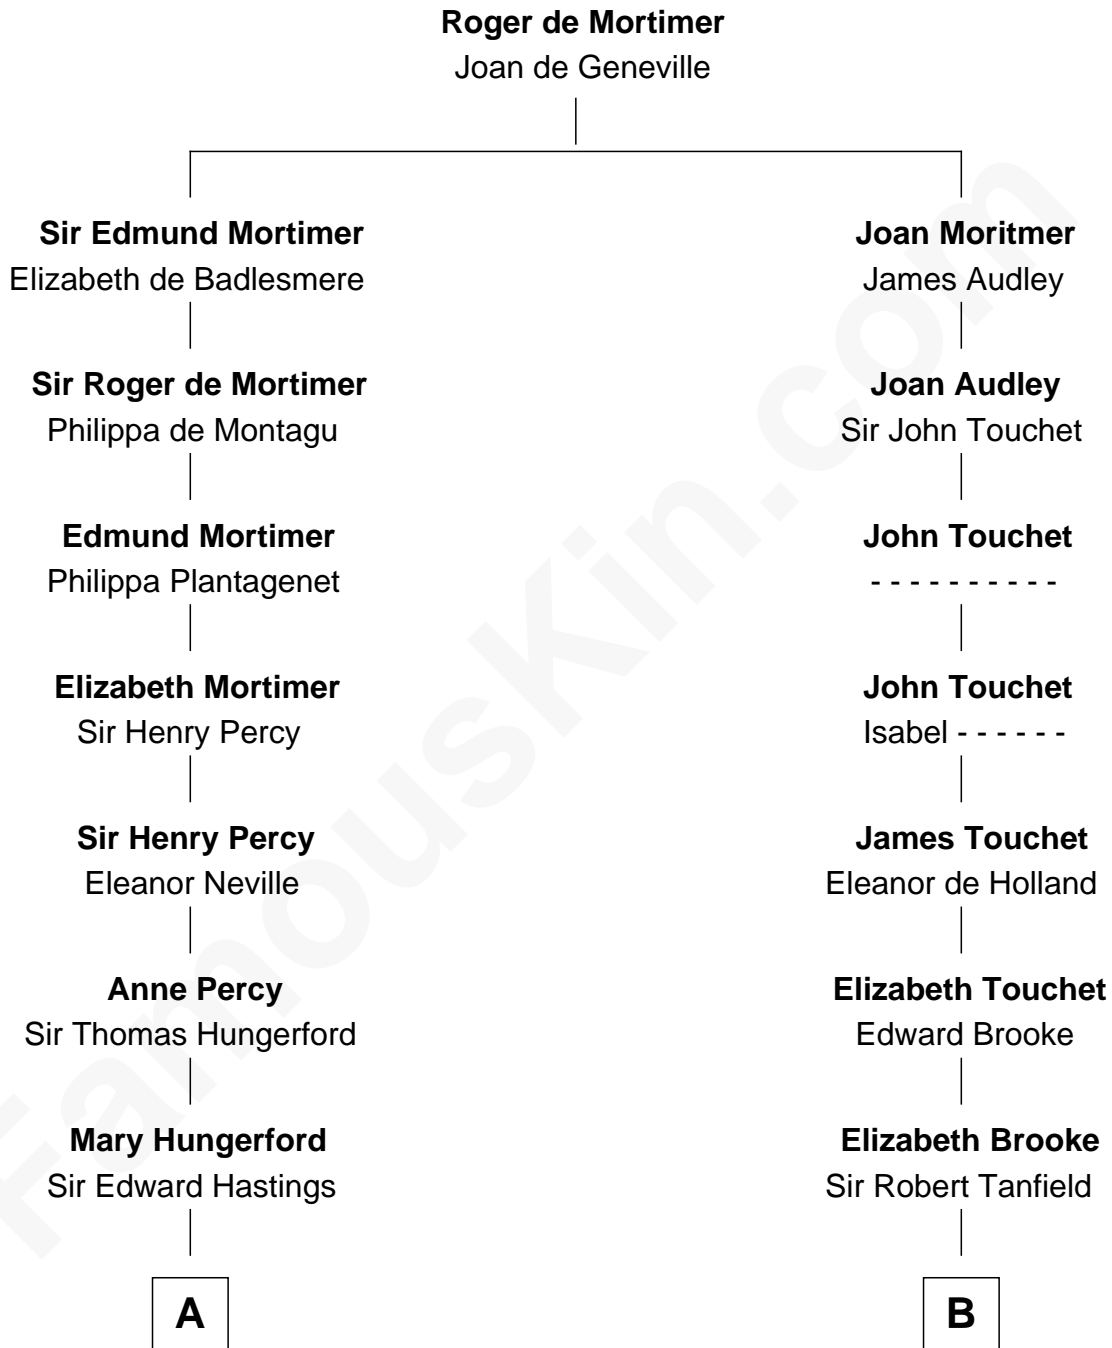

FamousKin.com
Relationship Chart of
Franklin D. Roosevelt
32nd U.S. President

19th cousin 2 times removed of
General Robert E. Lee
Confederate Army - U.S. Civil War

C

Rebecca Smith

John Aspinwall

John Aspinwall

Susan Howland

Mary Rebecca Aspinwall

Isaac Daniel Roosevelt

James Roosevelt

Sara Delano

Franklin D. Roosevelt

32nd U.S. President

D