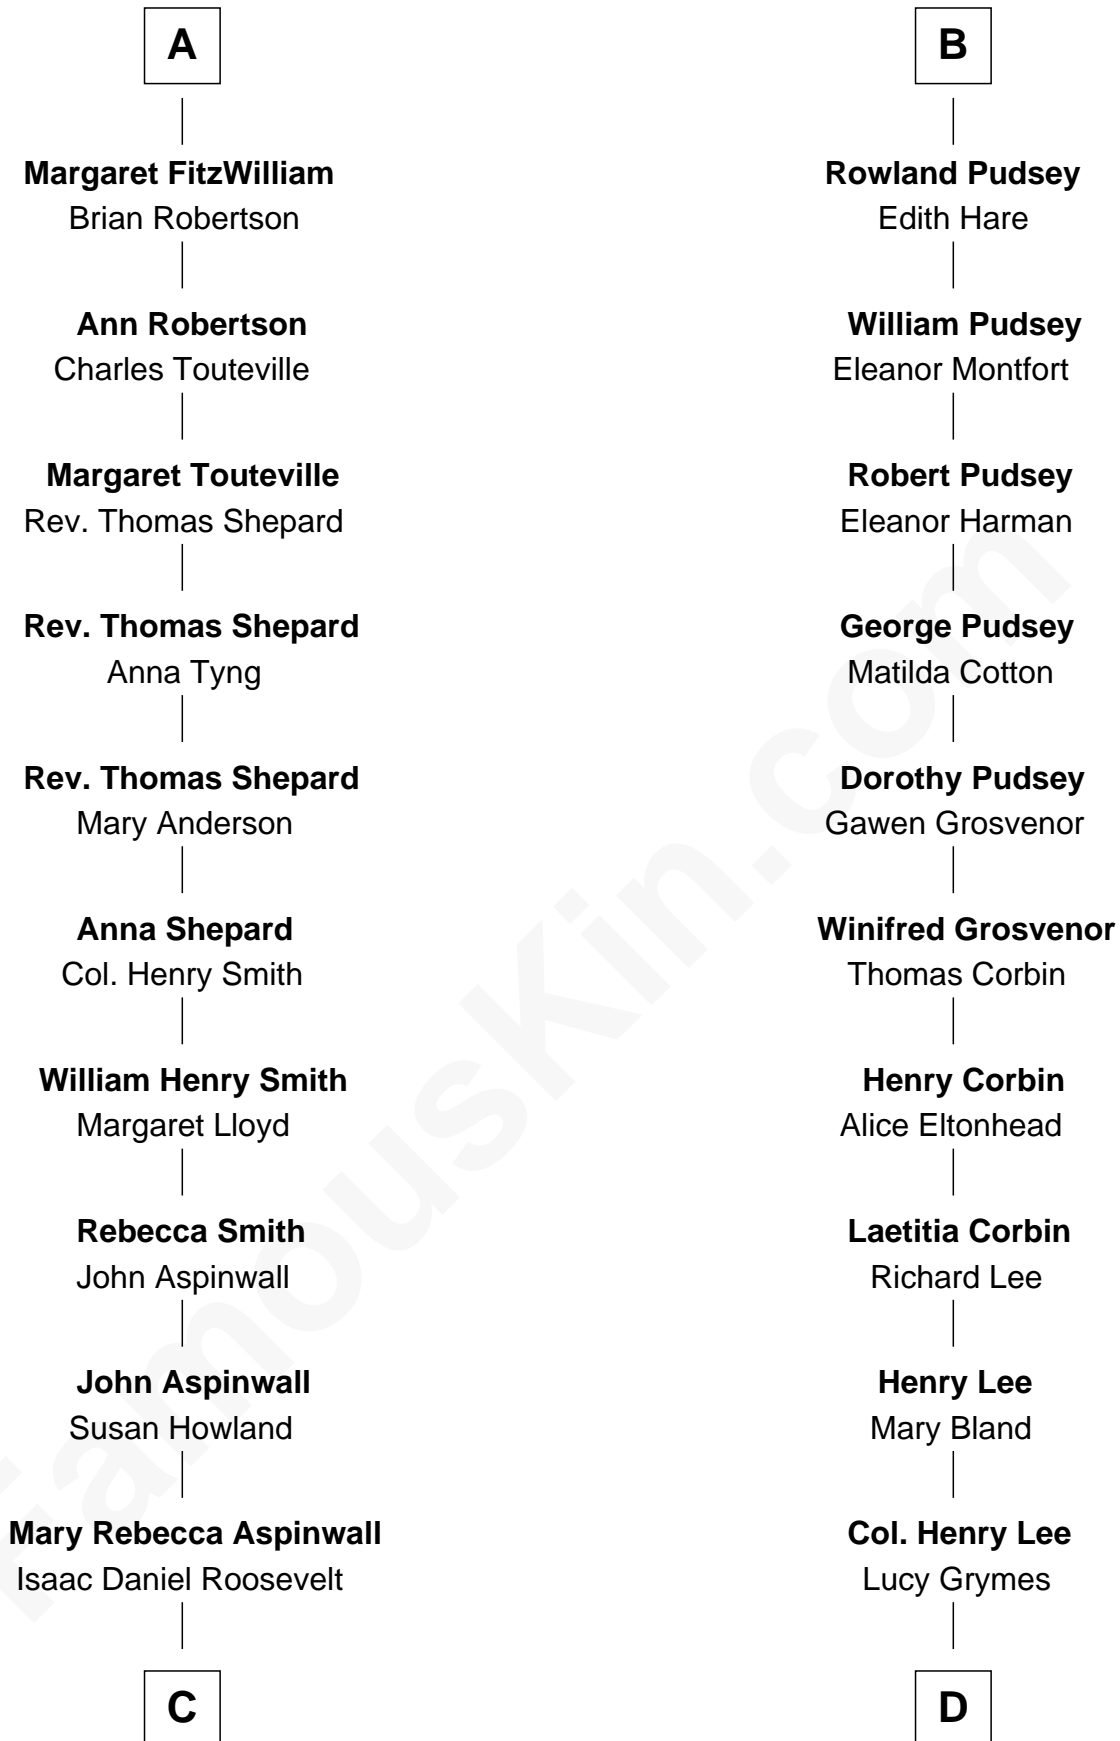

FamousKin.com
Relationship Chart of
Franklin D. Roosevelt
32nd U.S. President

18th cousin of
General Robert E. Lee
Confederate Army - U.S. Civil War

Sir John Marmion
Maud de Furnival

C

James Roosevelt

Sara Delano

Franklin D. Roosevelt

32nd U.S. President

D

Maj. Gen. Henry Lee

Anne Hill Carter

General Robert E. Lee

Confederate Army - U.S. Civil War

FamousKin.com