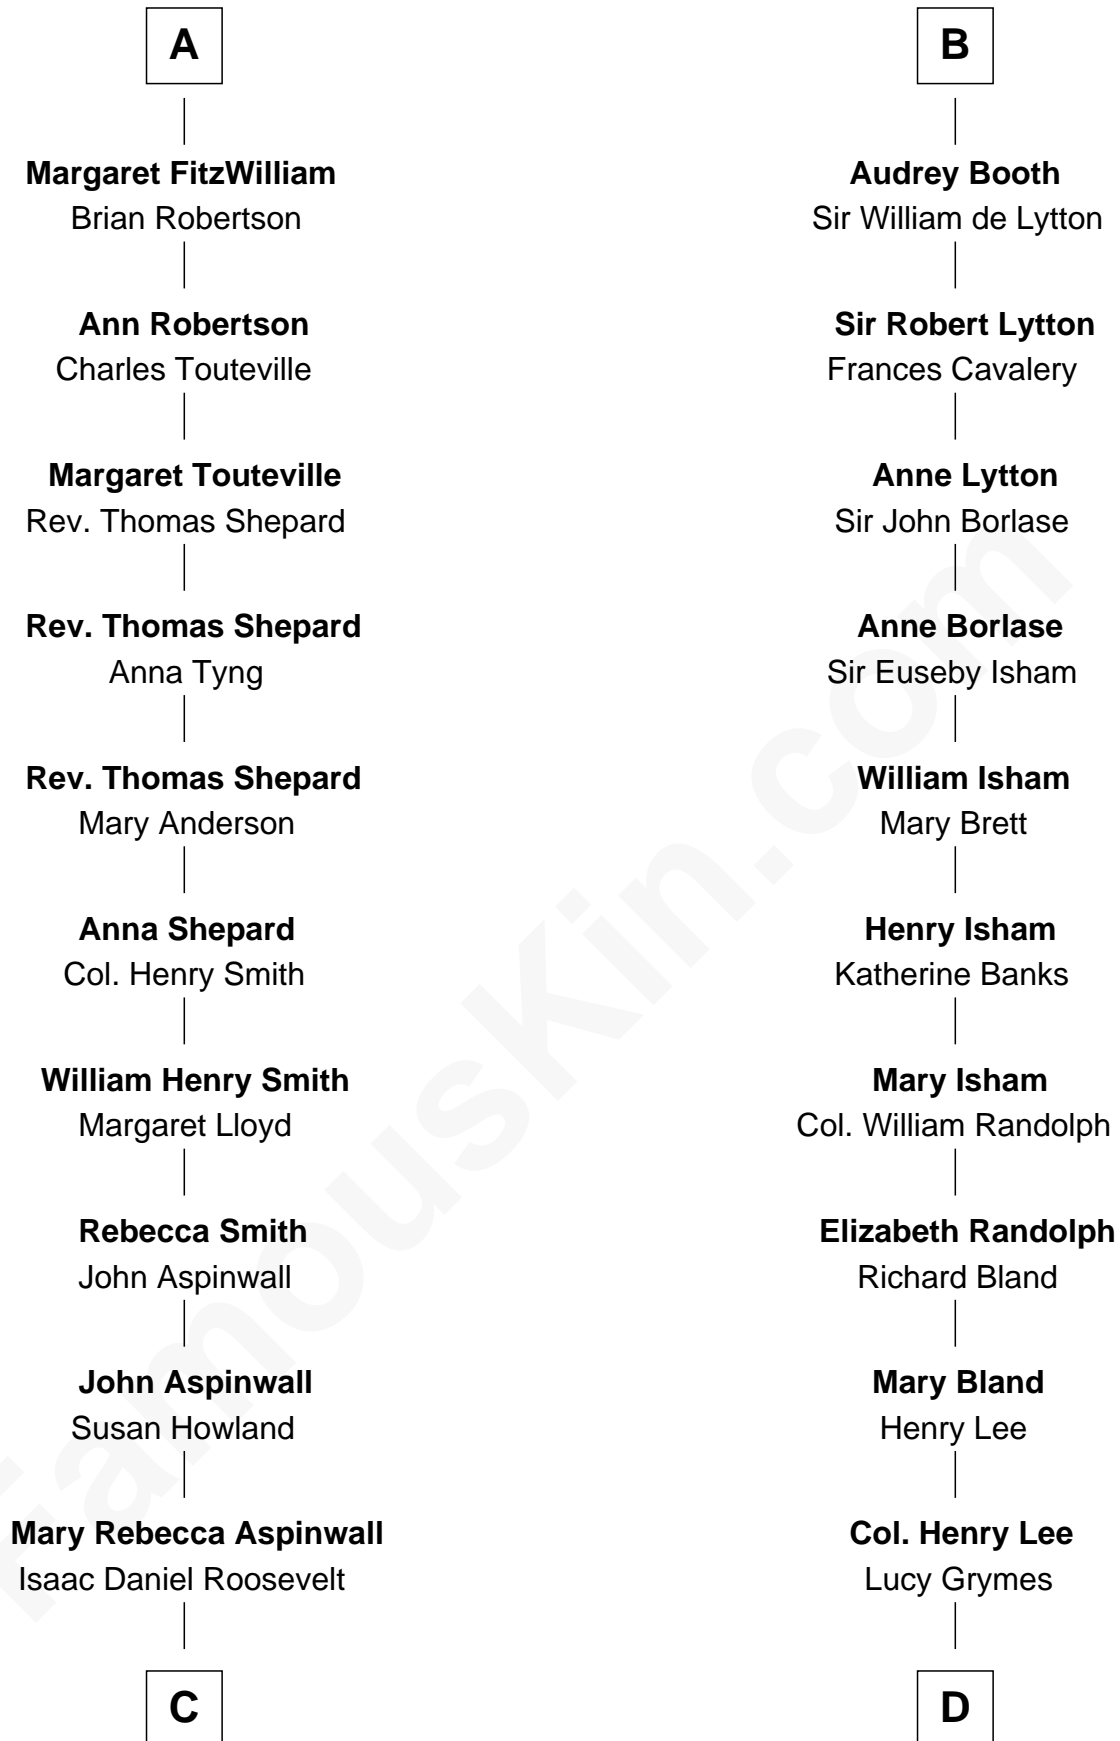

FamousKin.com
Relationship Chart of
Franklin D. Roosevelt
32nd U.S. President

18th cousin of
General Robert E. Lee
Confederate Army - U.S. Civil War

C

James Roosevelt

Sara Delano

Franklin D. Roosevelt

32nd U.S. President

D

Maj. Gen. Henry Lee

Anne Hill Carter

General Robert E. Lee

Confederate Army - U.S. Civil War

FamousKin.com