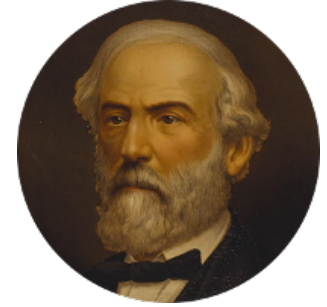

**FamousKin.com**  
**Relationship Chart of**  
**Franklin D. Roosevelt**  
*32nd U.S. President*

19th cousin 2 times removed of  
**General Robert E. Lee**  
*Confederate Army - U.S. Civil War*

**Sir William Longespee**  
 Ela of Salisbury

**C**

**Rebecca Smith**

John Aspinwall

**John Aspinwall**

Susan Howland

**Mary Rebecca Aspinwall**

Isaac Daniel Roosevelt

**James Roosevelt**