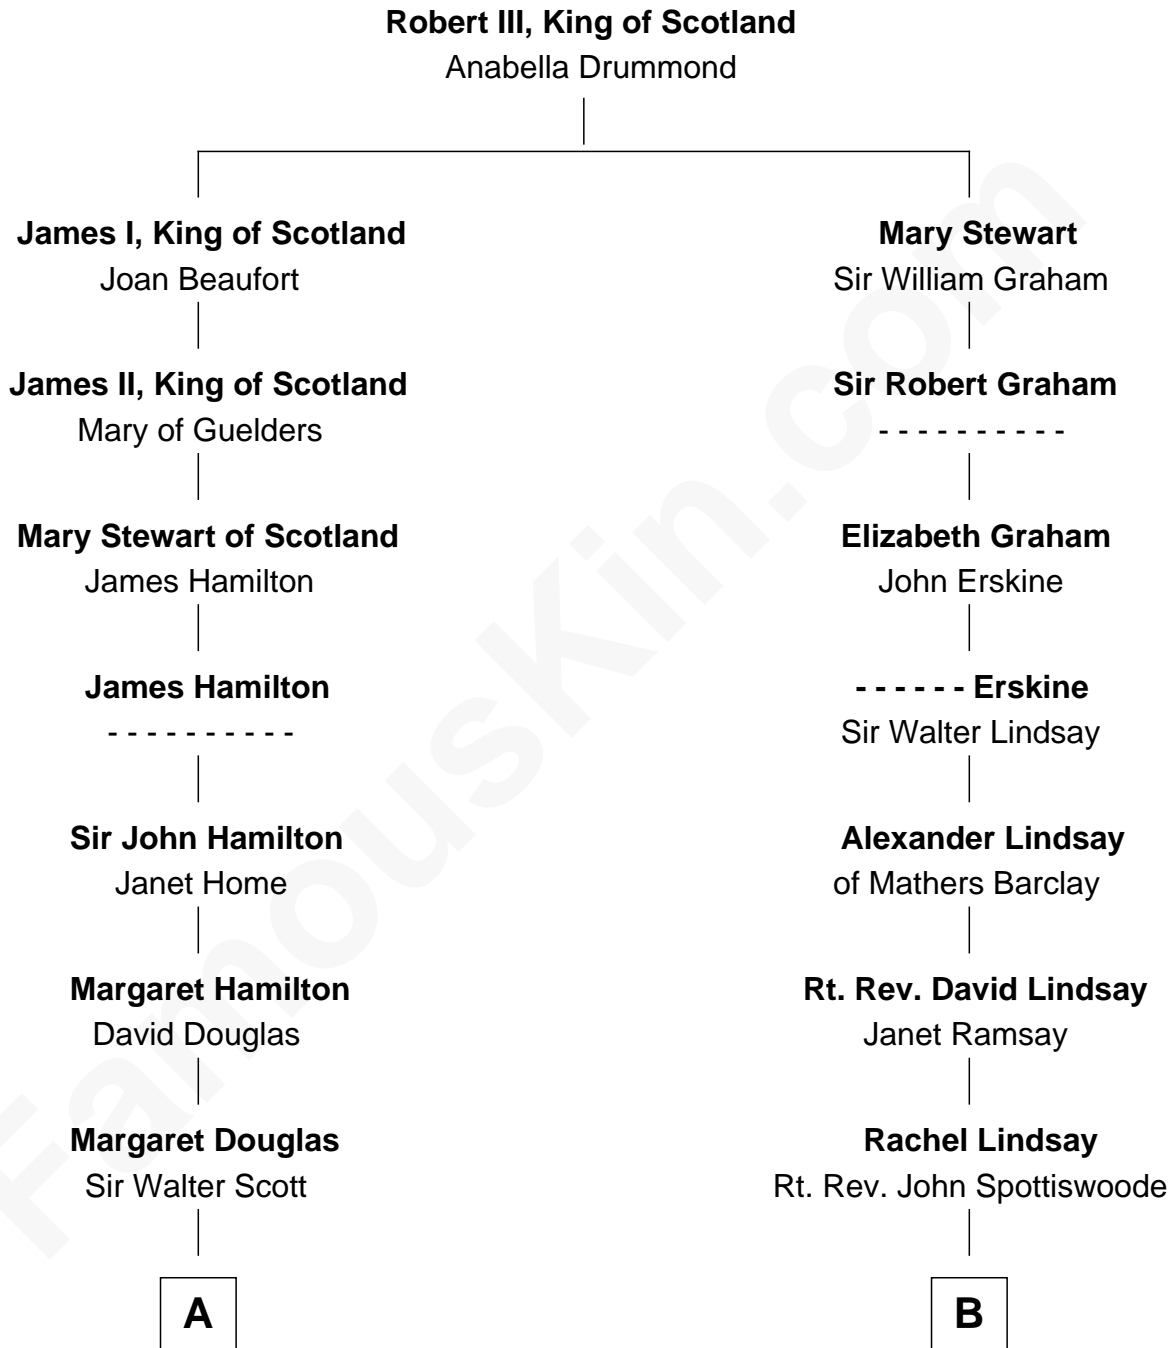

FamousKin.com
Relationship Chart of
Franklin D. Roosevelt
32nd U.S. President

13th cousin 5 times removed of
General Robert E. Lee
Confederate Army - U.S. Civil War

C

—
Sara Delano
James Roosevelt

—
Franklin D. Roosevelt
32nd U.S. President