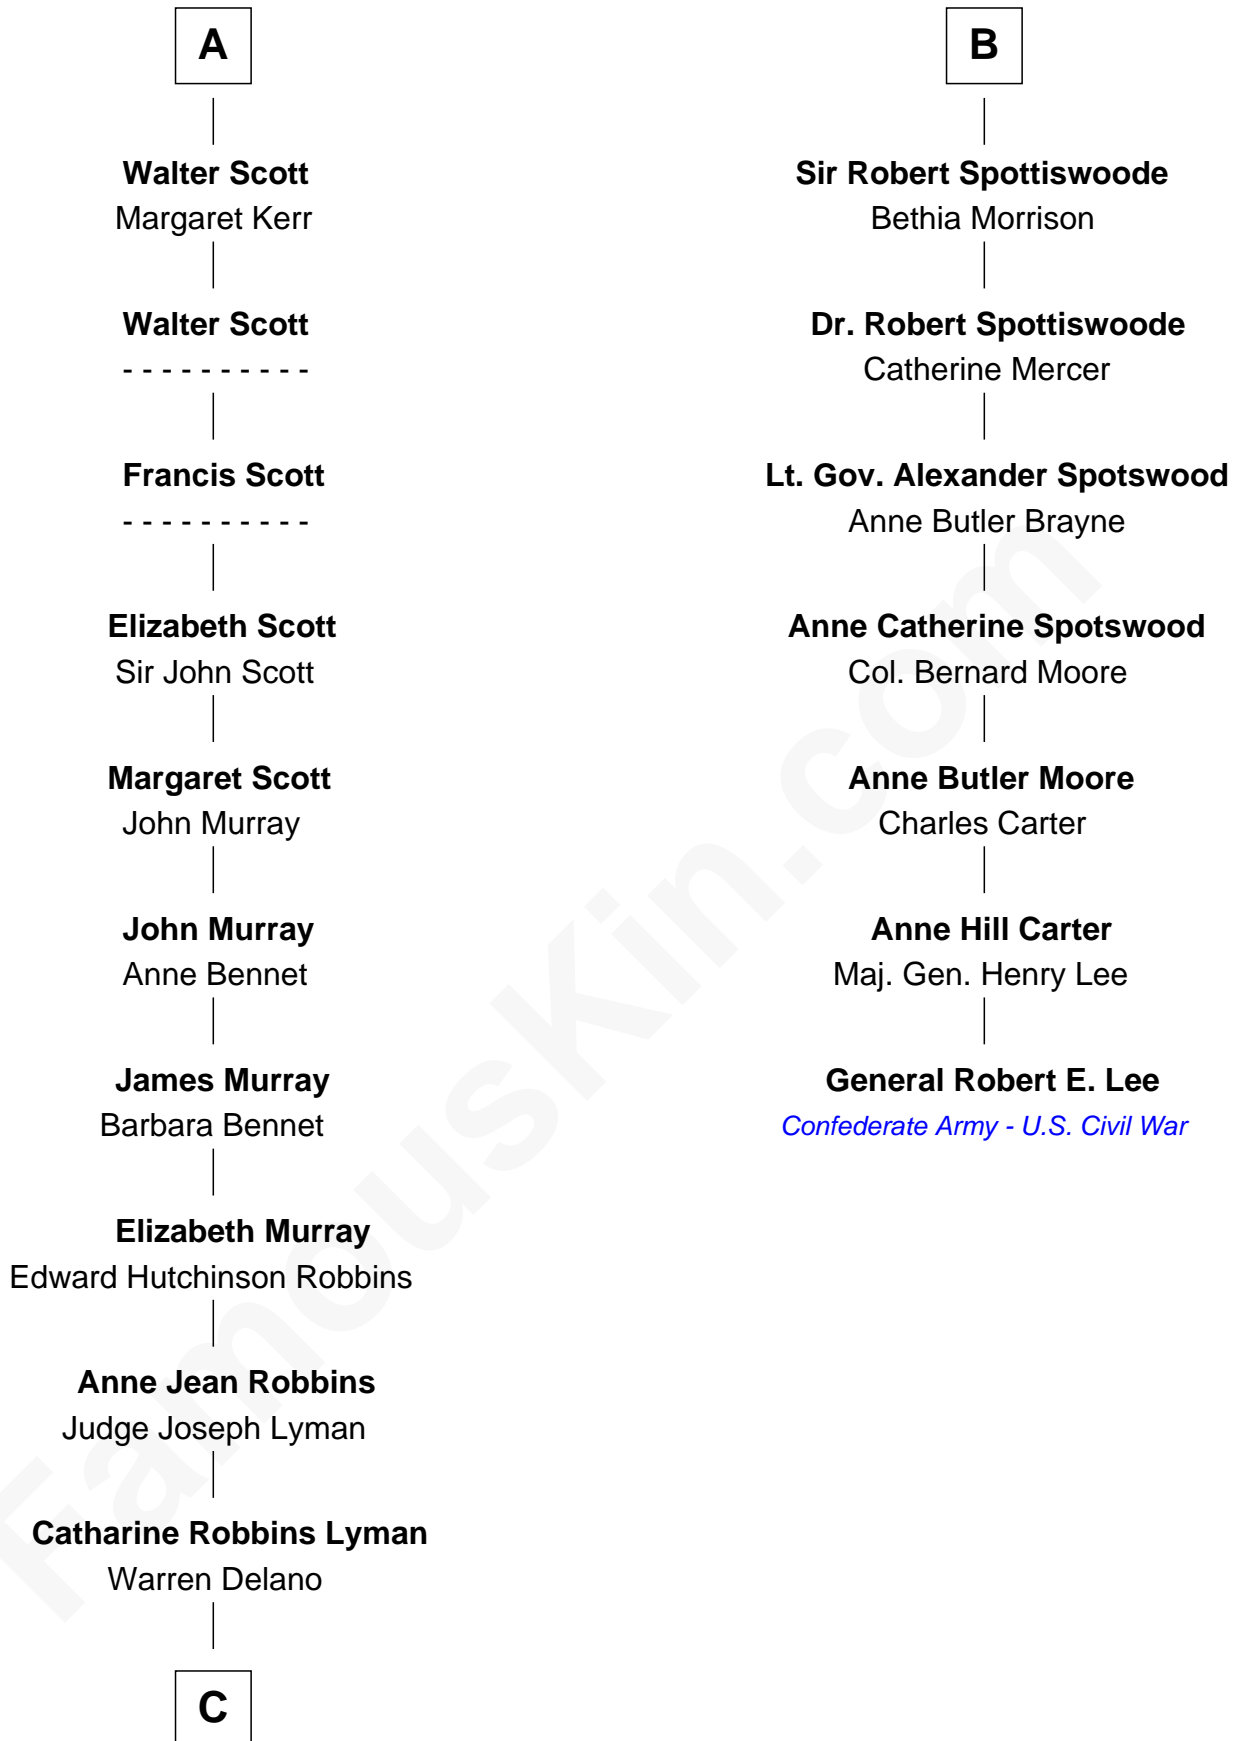

FamousKin.com
Relationship Chart of
Franklin D. Roosevelt
32nd U.S. President

13th cousin 5 times removed of
General Robert E. Lee
Confederate Army - U.S. Civil War

C

—
Sara Delano
James Roosevelt

—
Franklin D. Roosevelt
32nd U.S. President

FamousKin.com