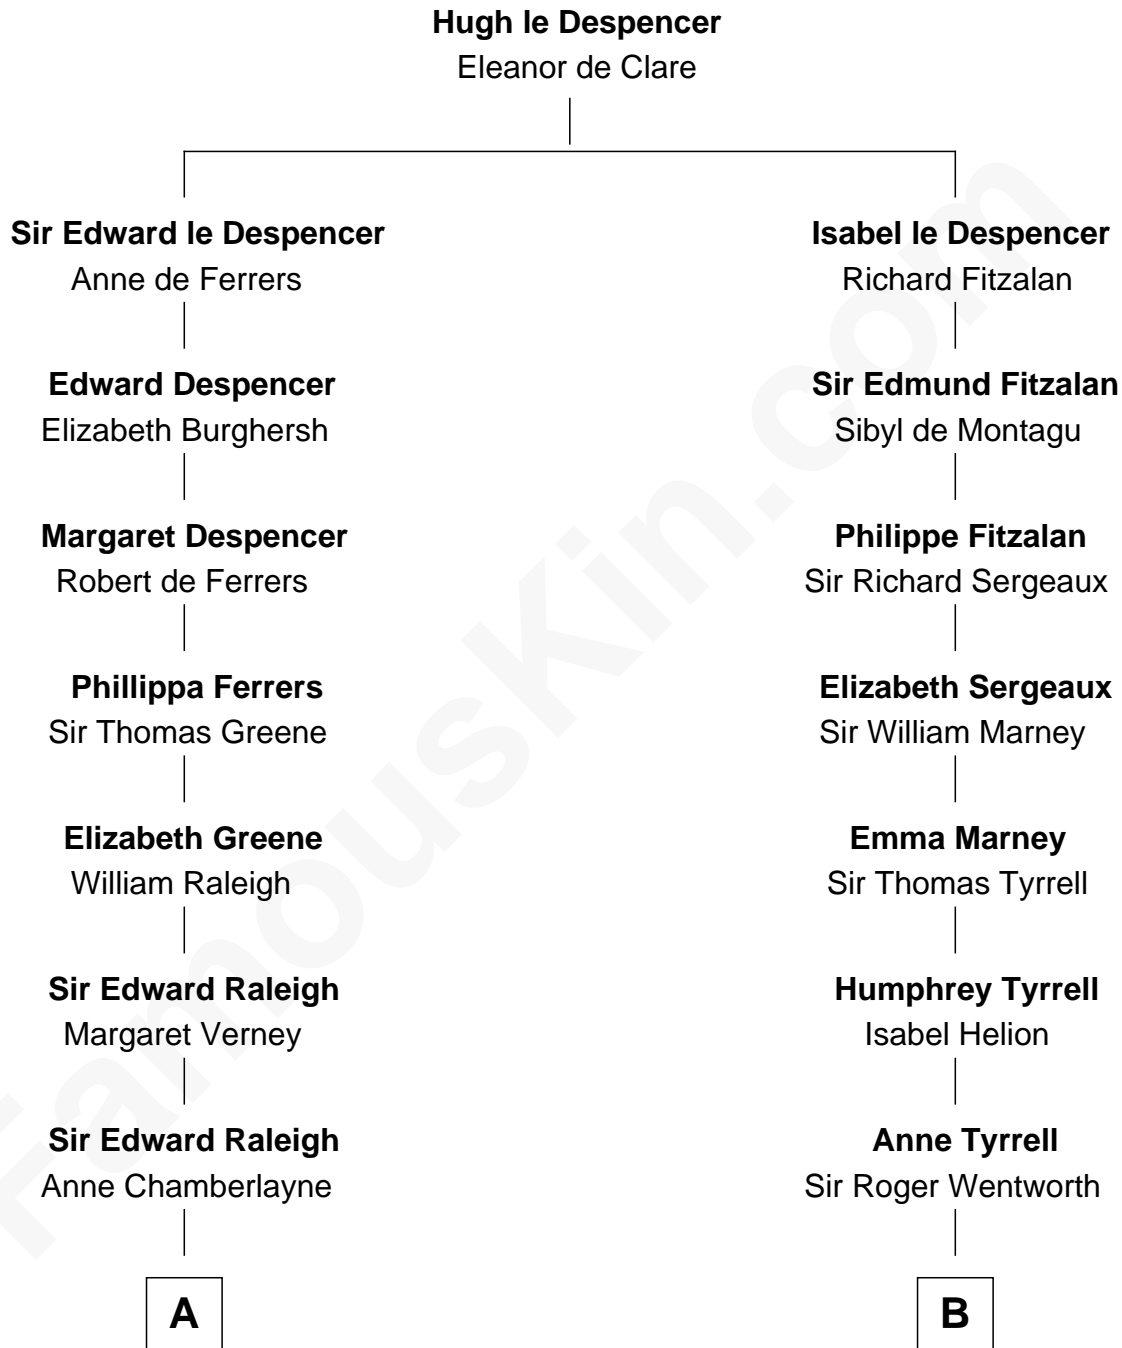

FamousKin.com
Relationship Chart of
Franklin D. Roosevelt
32nd U.S. President

17th cousin 2 times removed of
General Robert E. Lee
Confederate Army - U.S. Civil War

C

—
Catharine Robbins Lyman

Warren Delano

—
Sara Delano

James Roosevelt

—
Franklin D. Roosevelt

32nd U.S. President

FamousKin.com