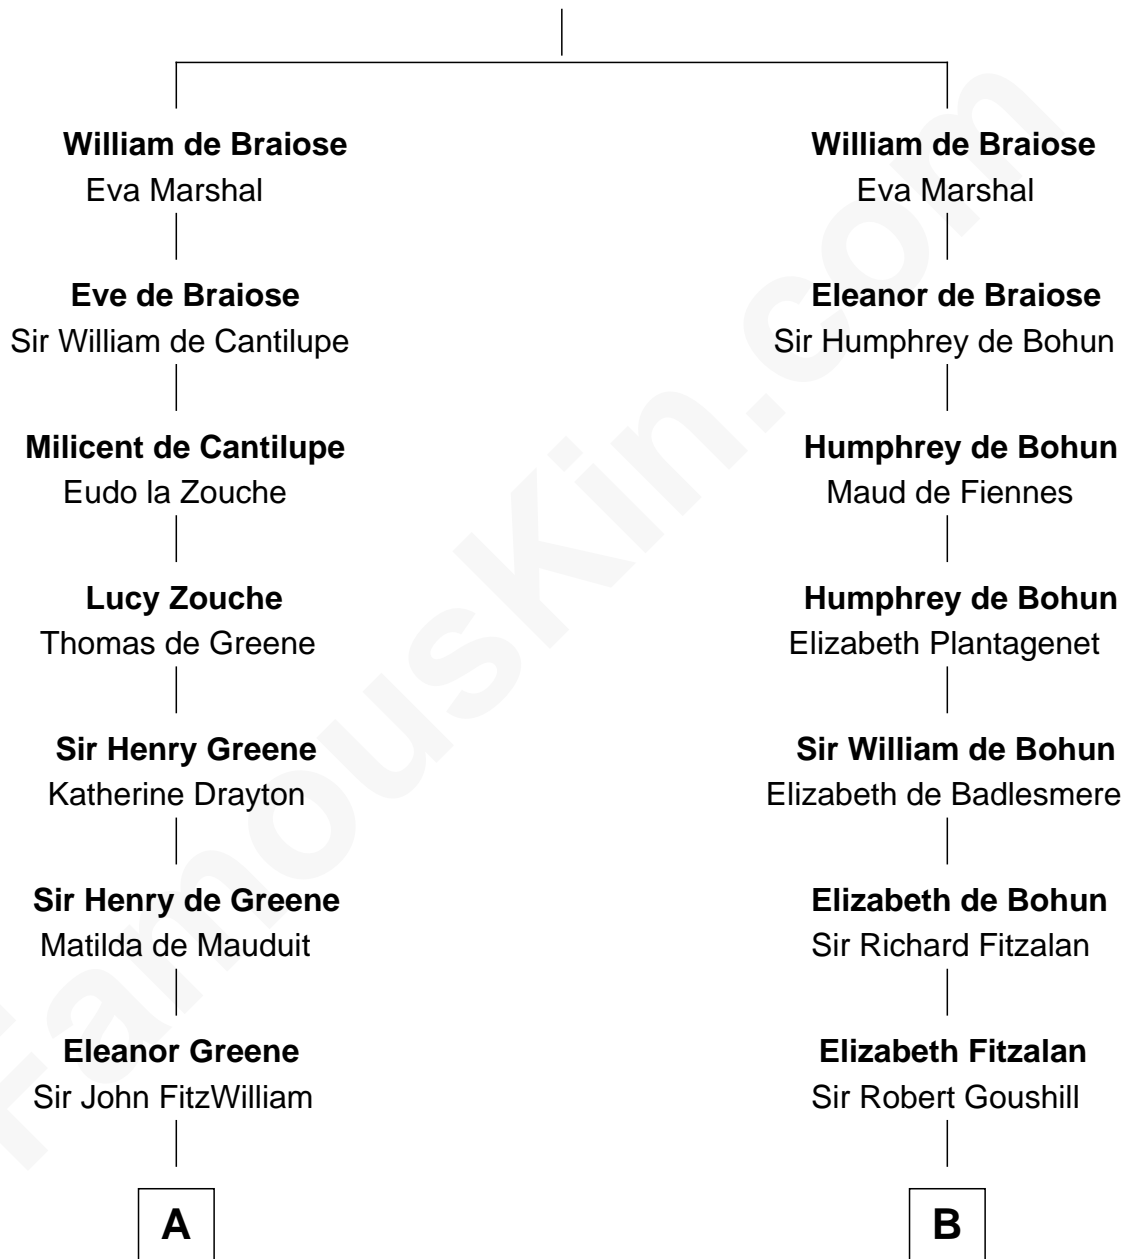

**FamousKin.com**  
**Relationship Chart of**  
**Franklin D. Roosevelt**  
*32nd U.S. President*

19th cousin 2 times removed of  
**General Robert E. Lee**  
*Confederate Army - U.S. Civil War*

**Reginald de Braiose**

**C**

**Rebecca Smith**

John Aspinwall

**John Aspinwall**

Susan Howland

**Mary Rebecca Aspinwall**

Isaac Daniel Roosevelt

**James Roosevelt**

Sara Delano

**Franklin D. Roosevelt**

*32nd U.S. President*

**D**

**Col. Henry Lee**

Lucy Grymes

**Maj. Gen. Henry Lee**

Anne Hill Carter