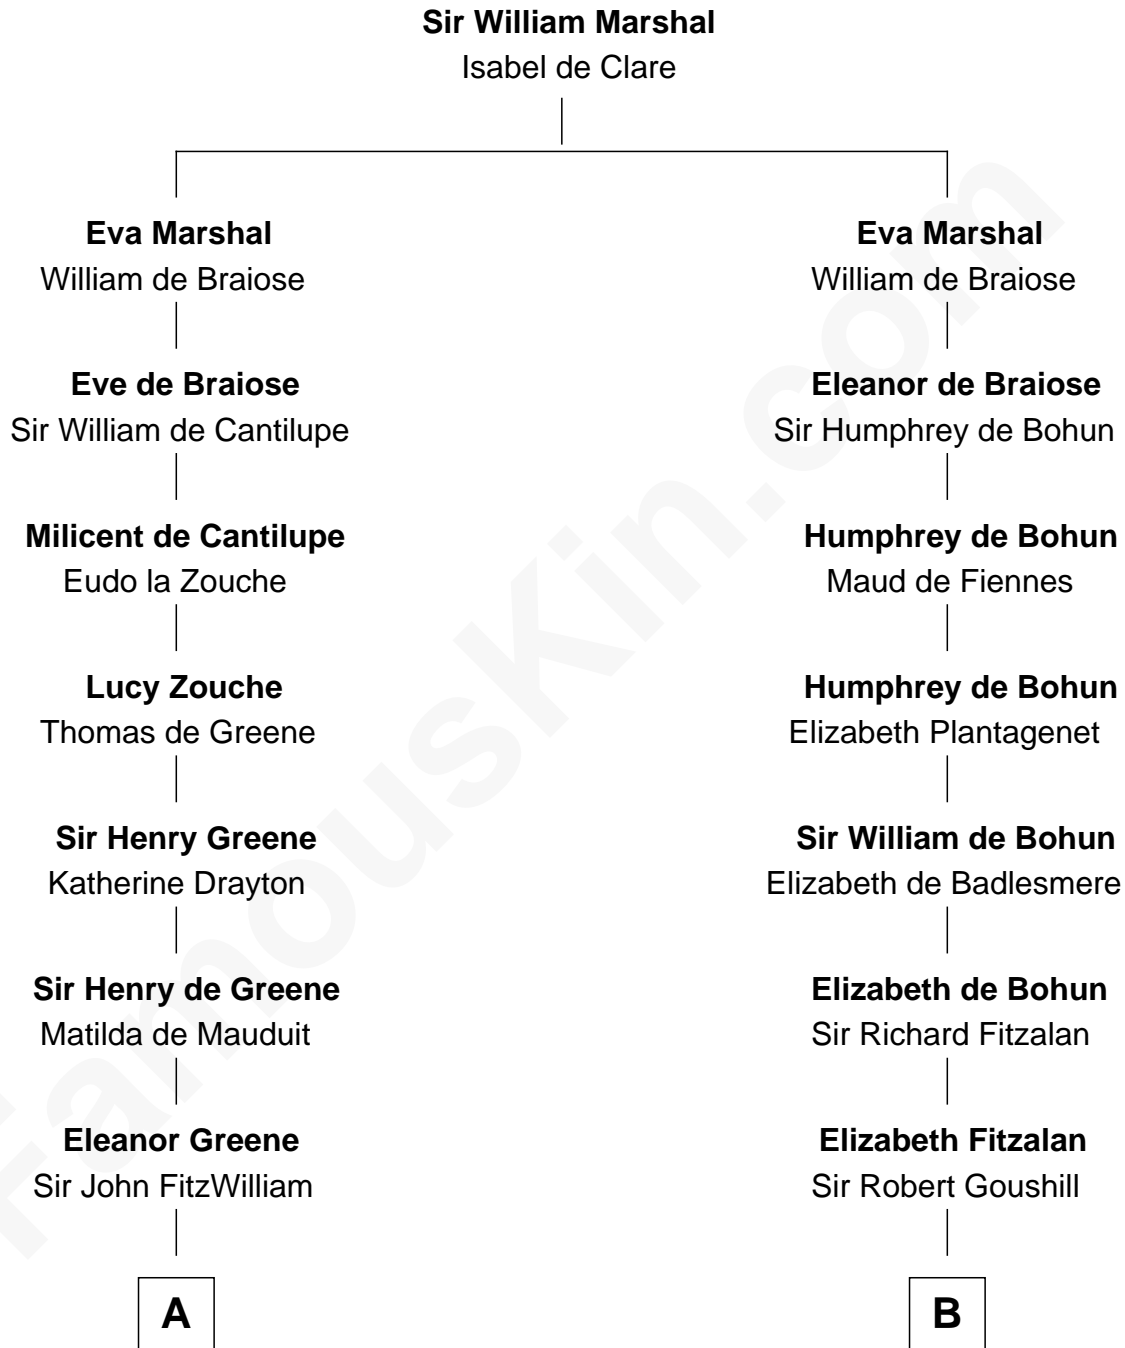

FamousKin.com
Relationship Chart of
Franklin D. Roosevelt
32nd U.S. President

19th cousin 2 times removed of
General Robert E. Lee
Confederate Army - U.S. Civil War

C

Rebecca Smith

John Aspinwall

John Aspinwall

Susan Howland

Mary Rebecca Aspinwall

Isaac Daniel Roosevelt

James Roosevelt

Sara Delano

Franklin D. Roosevelt

32nd U.S. President

D