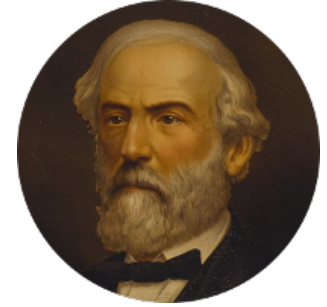

FamousKin.com
Relationship Chart of
Franklin D. Roosevelt
32nd U.S. President

19th cousin 2 times removed of
General Robert E. Lee
Confederate Army - U.S. Civil War

C

Rebecca Smith

John Aspinwall

John Aspinwall

Susan Howland

Mary Rebecca Aspinwall

Isaac Daniel Roosevelt

James Roosevelt

Sara Delano

Franklin D. Roosevelt

32nd U.S. President

D