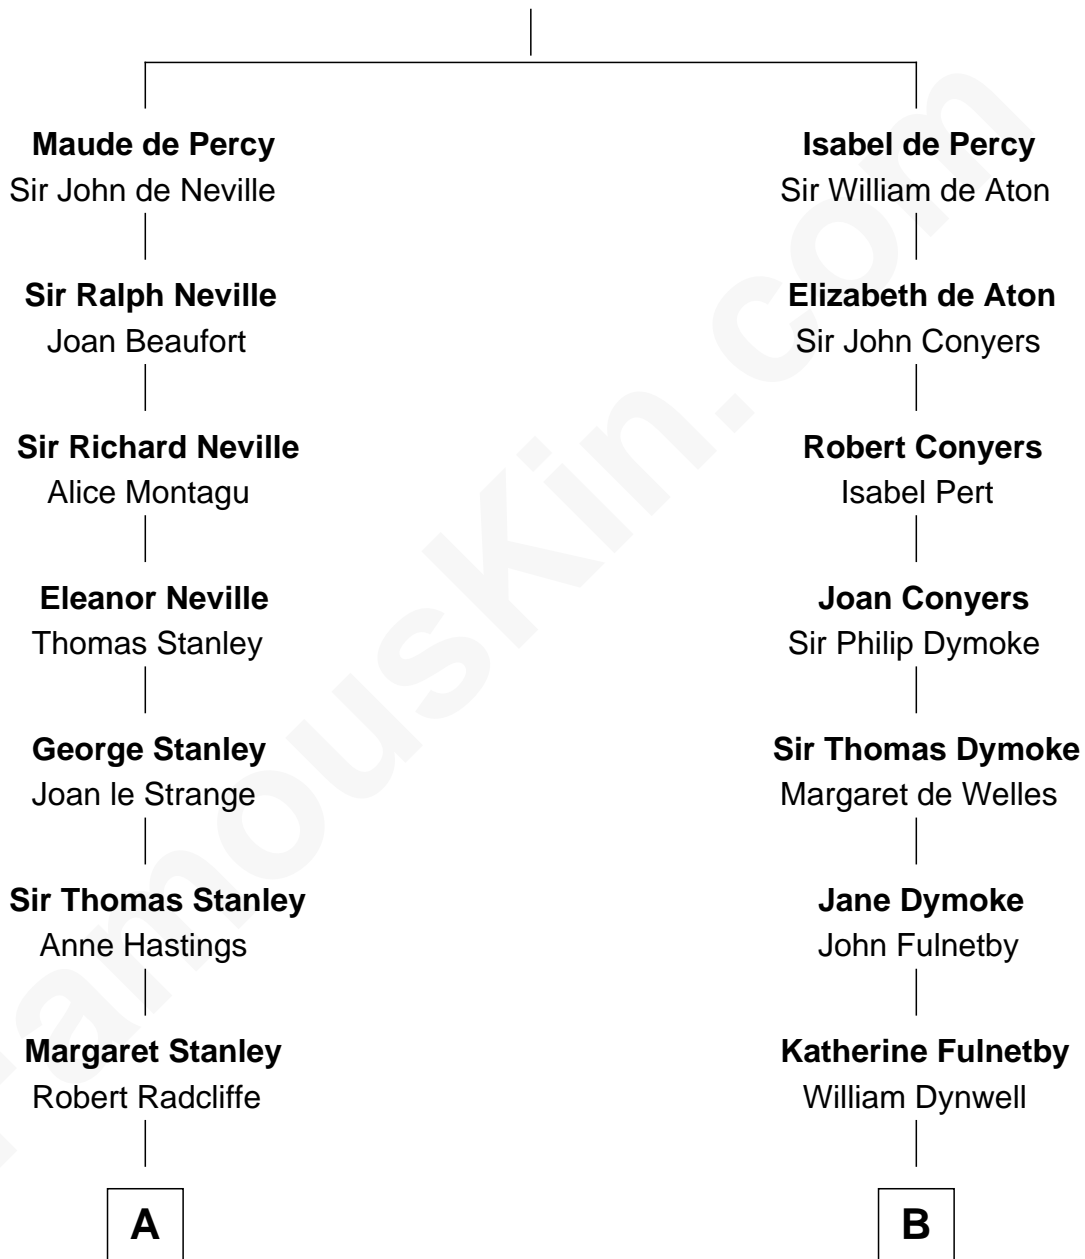

**FamousKin.com**  
**Relationship Chart of**  
**Franklin D. Roosevelt**  
*32nd U.S. President*

19th cousin 2 times removed of

**Linda Hamilton**  
*TV and Movie Actress*

**Sir Henry de Percy**  
 Idoine de Clifford

**C**

**Mary Rebecca Aspinwall**

Isaac Daniel Roosevelt

**James Roosevelt**

Sara Delano

**Franklin D. Roosevelt**

*32nd U.S. President*

**D**

**Stephen P. Holt**

Aurelia Morgan Grimes

**Taylor Holt**

Frances Kyle

**Dr. Richard Huckstep Holt**

Mildred Alberta Derby

**Barbara Kyle Holt**

Dr. Carroll Stanford Hamilton