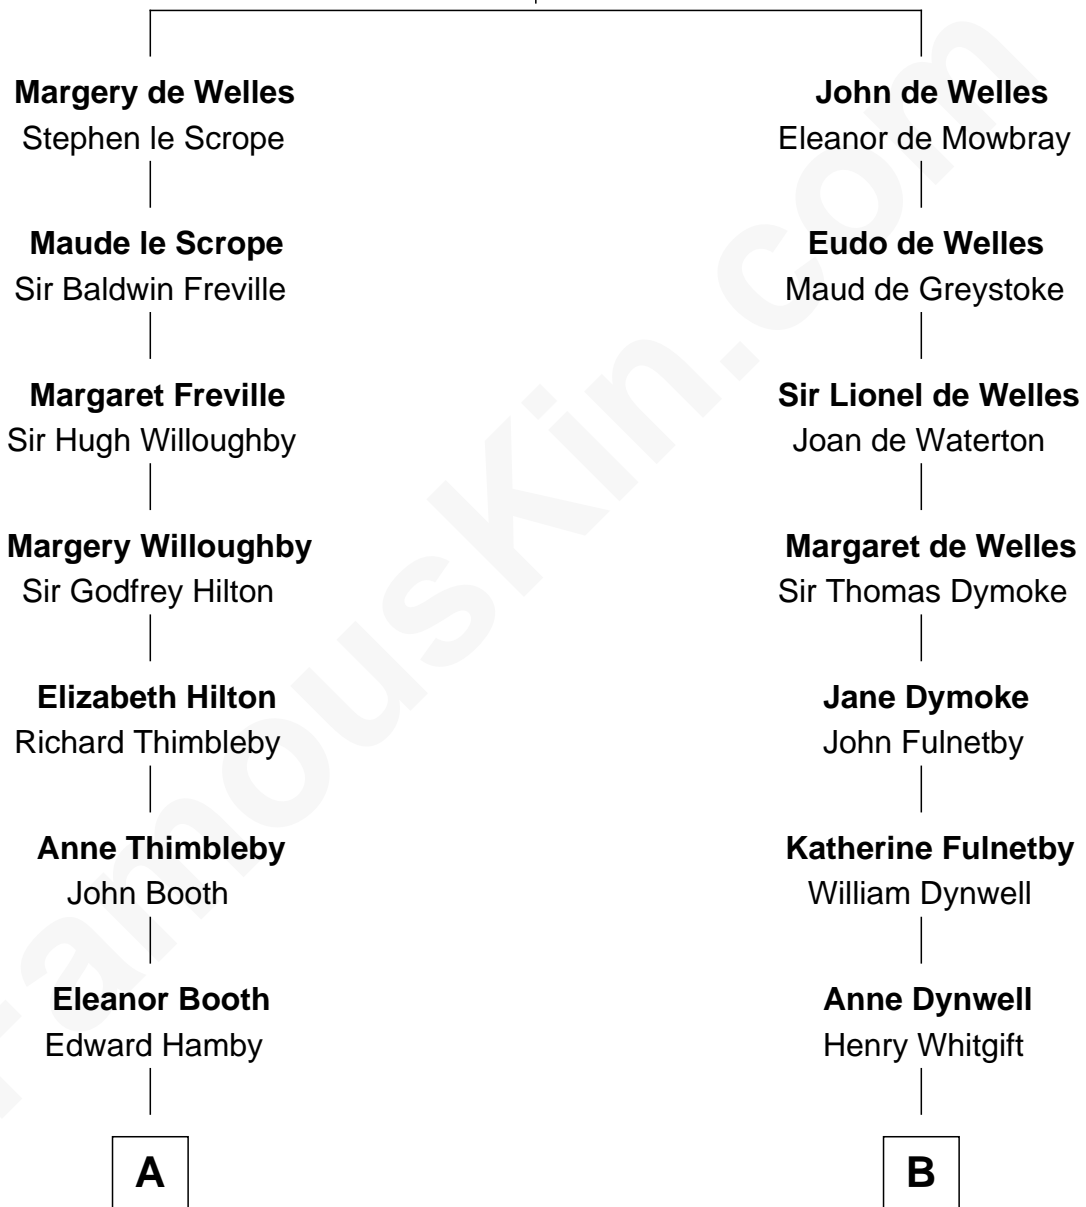

FamousKin.com
Relationship Chart of
Franklin D. Roosevelt
32nd U.S. President

17th cousin 3 times removed of

Linda Hamilton
TV and Movie Actress

John de Welles
 Maud de Roos

C

Taylor Holt
Frances Kyle

Dr. Richard Huckstep Holt
Mildred Alberta Derby

Barbara Kyle Holt
Dr. Carroll Stanford Hamilton

Linda Hamilton
TV and Movie Actress