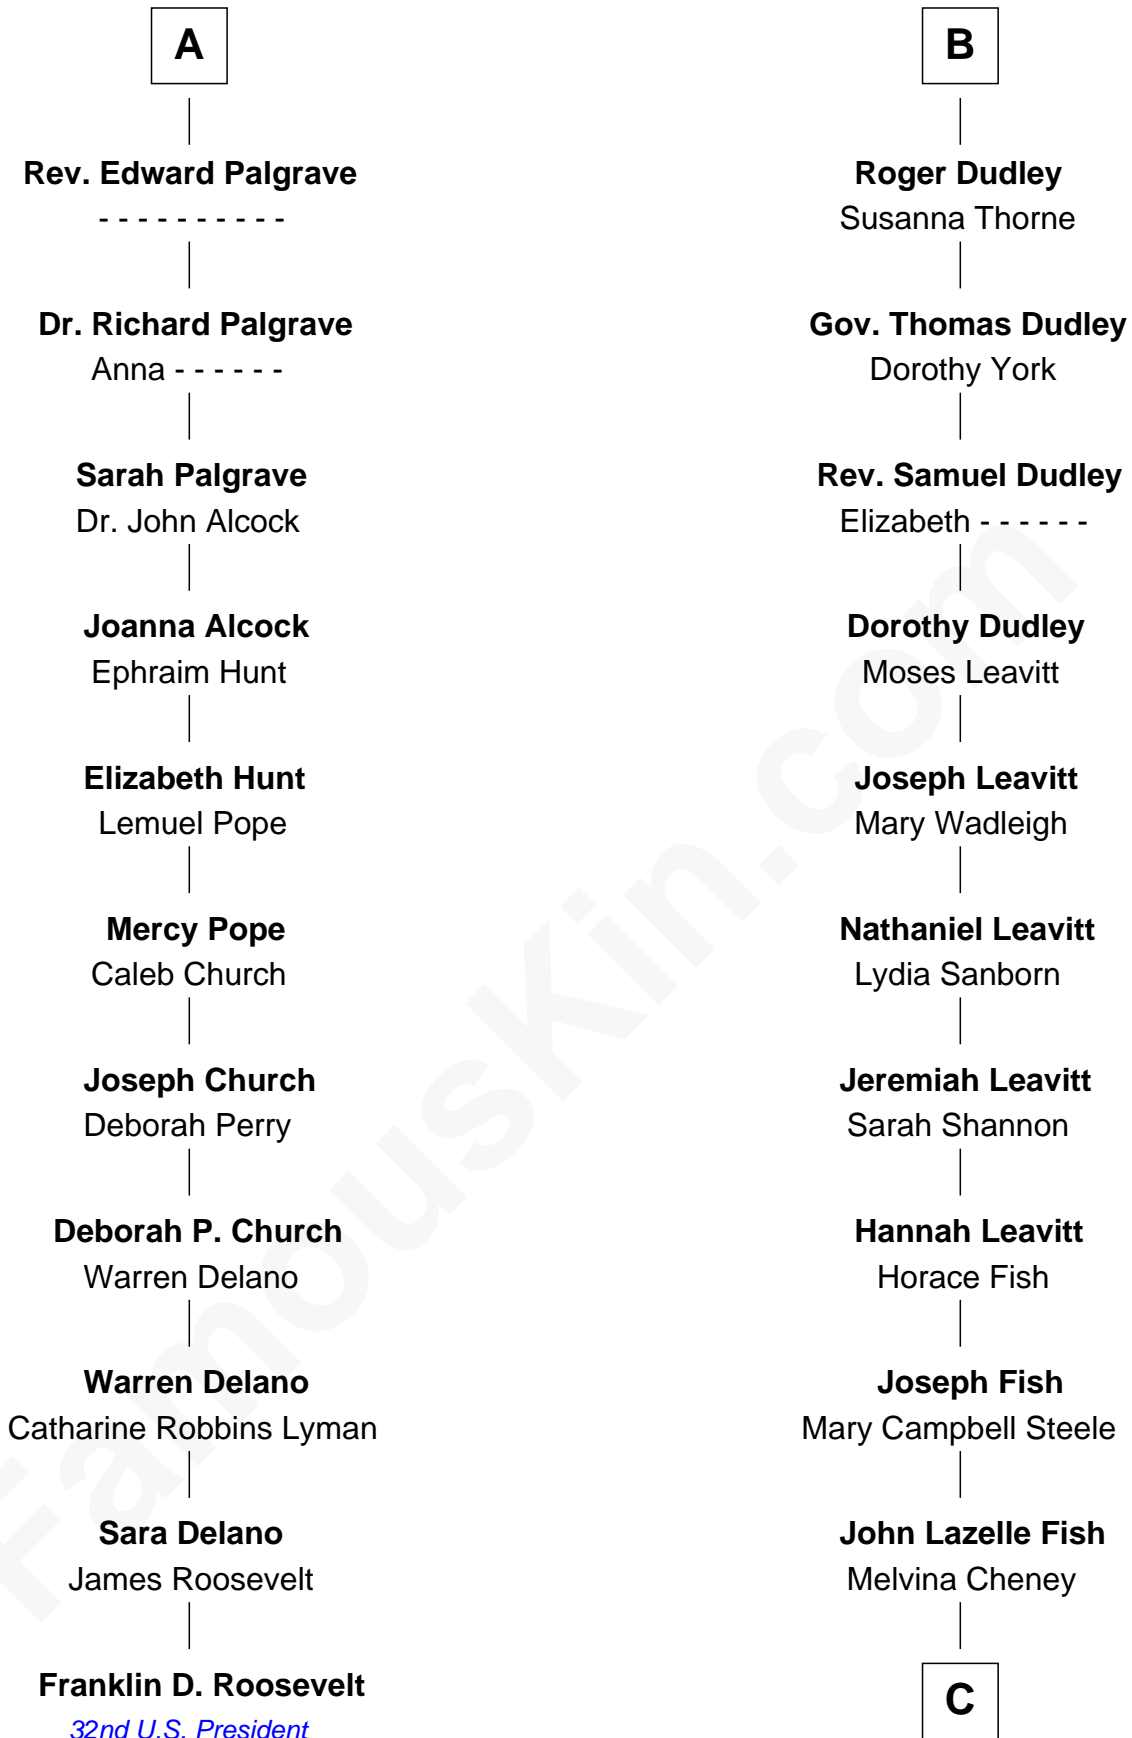

## Relationship Chart of

### Franklin D. Roosevelt

32nd U.S. President

17th cousin 3 times removed of

**Keri Russell**  
TV and Movie Actress

**C**

**Karl Joseph Fish**  
Mary Emma McNeil

**Emma Inez Fish**  
Kermit Sylvester Stephens

**Stephanie Stephens**  
David Harold Russell

**Keri Russell**  
*TV and Movie Actress*

FamousKin.com