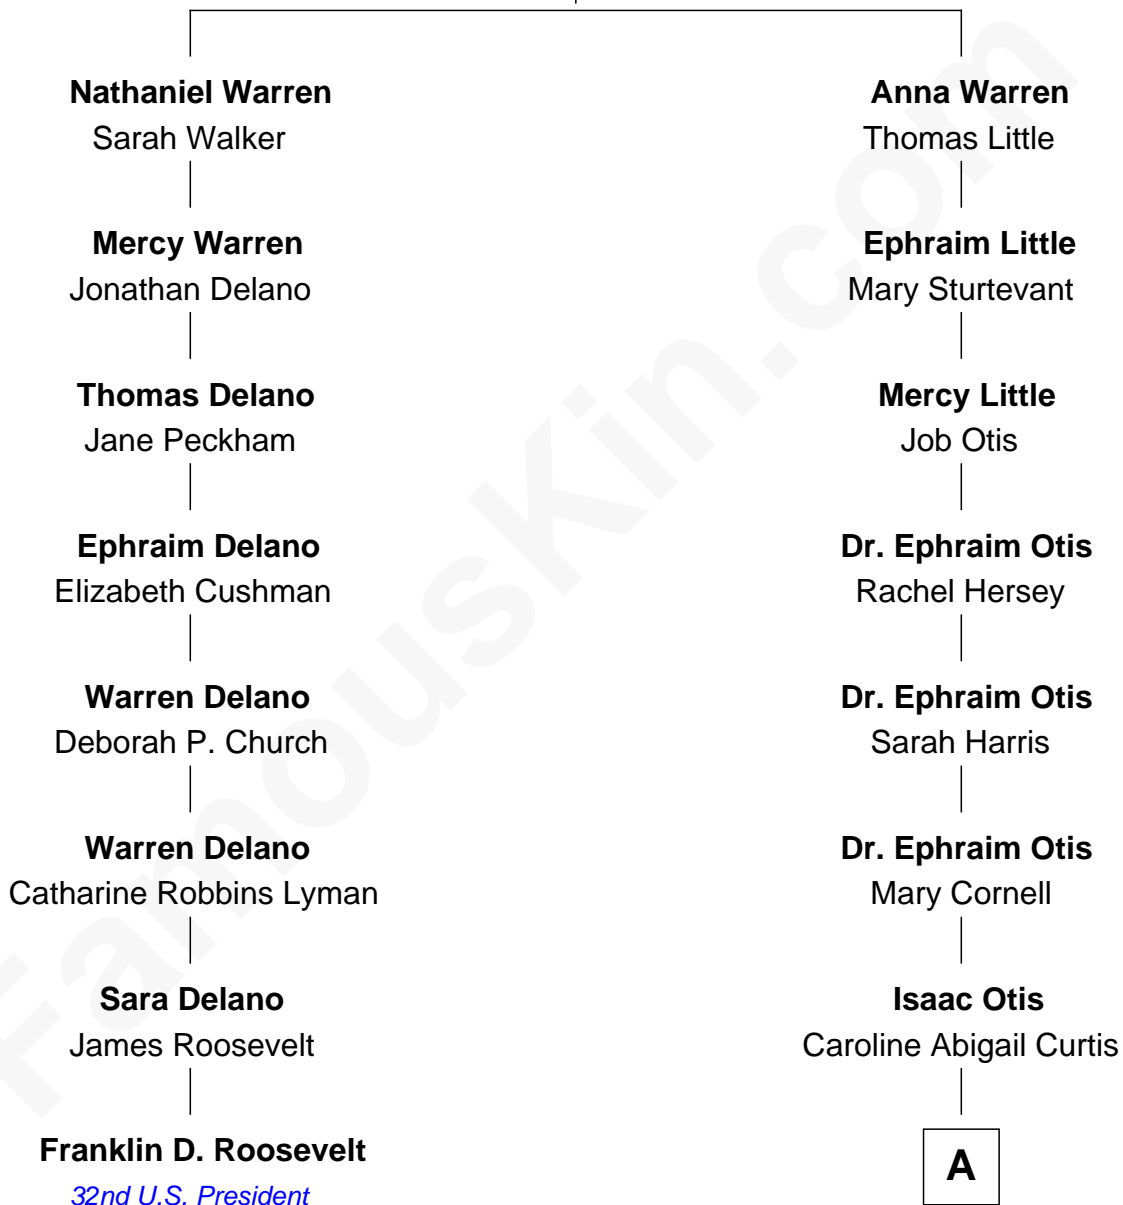

FamousKin.com
Relationship Chart of
Franklin D. Roosevelt
32nd U.S. President

7th cousin 2 times removed of

Amelia Earhart
Aviation Pioneer

Richard Warren
 Elizabeth Walker

A

Alfred Gideon Otis
Amelia Josephine Harres

Amelia Otis
Edwin Stanton Earhart

Amelia Earhart
Aviation Pioneer

FamousKin.com