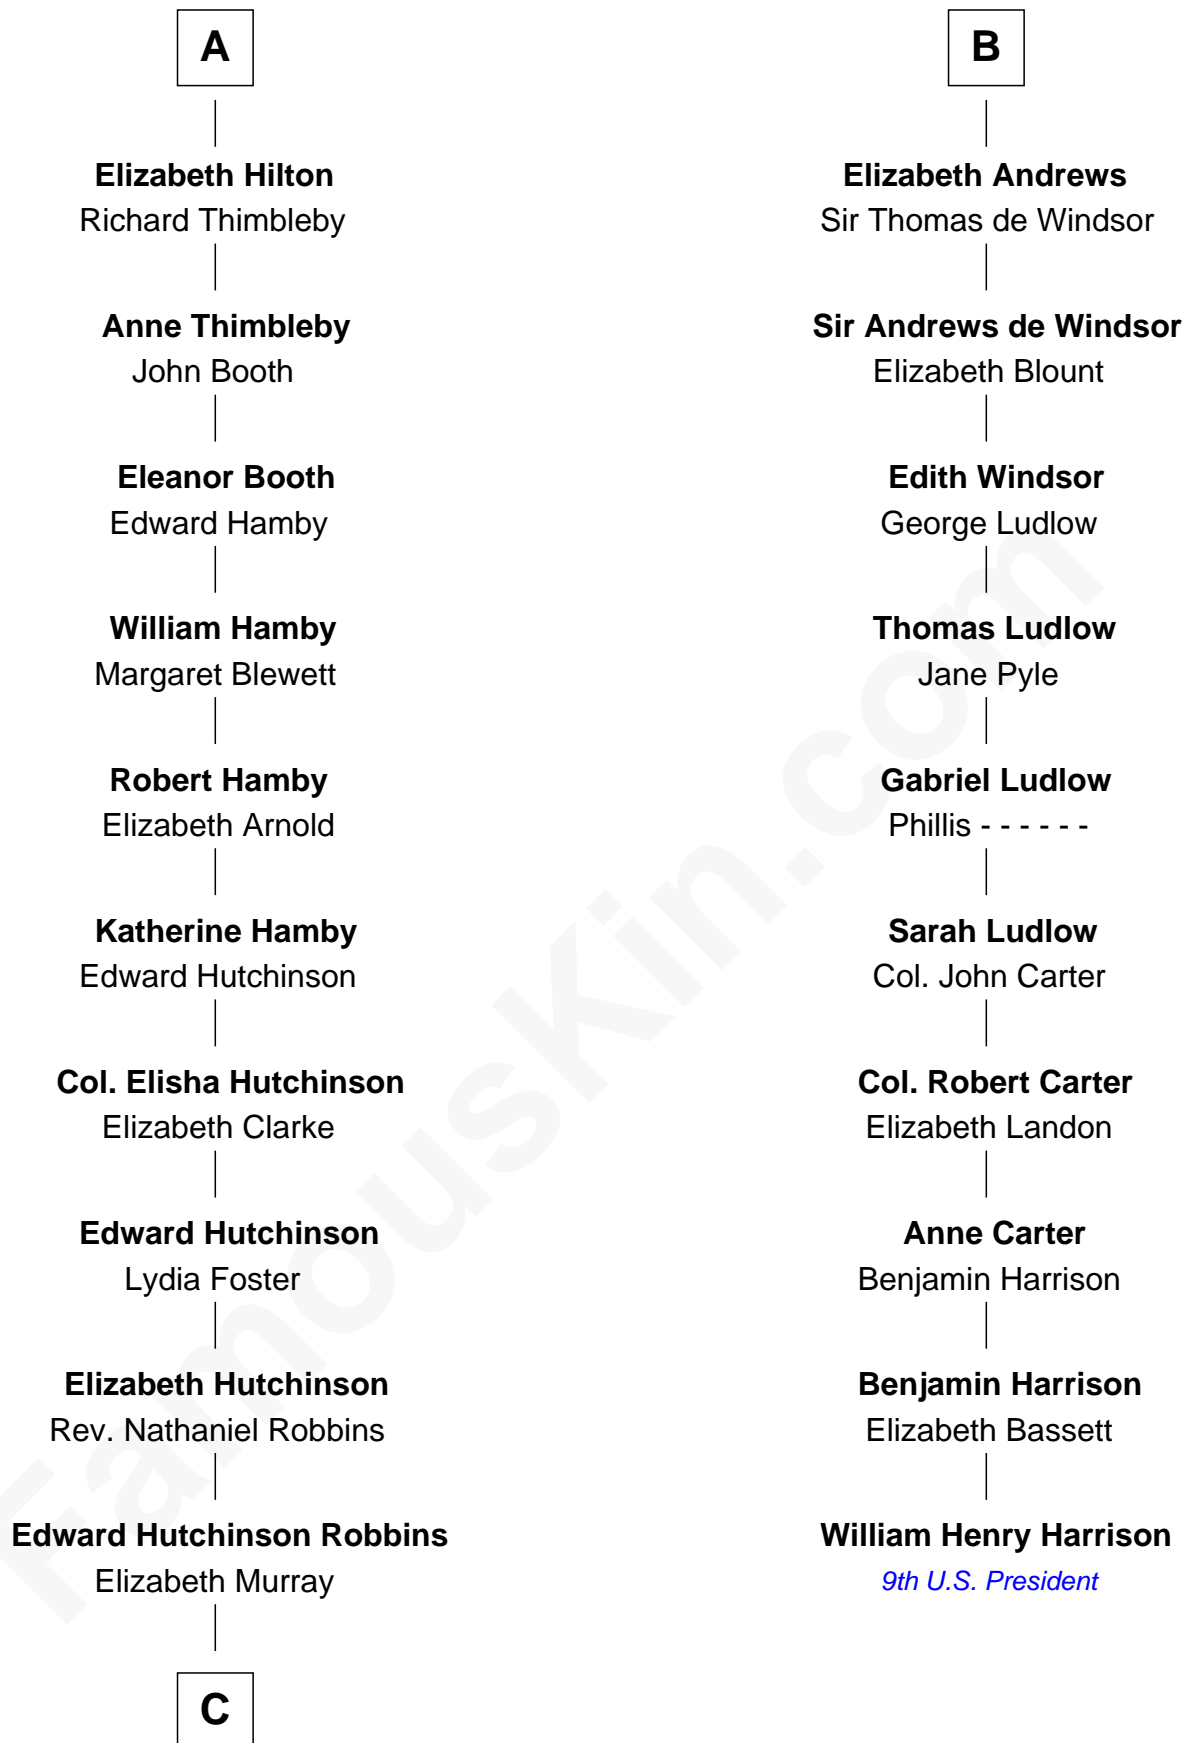

FamousKin.com
Relationship Chart of
Franklin D. Roosevelt
32nd U.S. President

16th cousin 4 times removed of
William Henry Harrison
9th U.S. President

Sir Hugh le Despencer
 Aveline Basset

Sir Hugh le Despencer
 Isabella de Beauchamp

A

Eleanor le Despencer
 Sir Hugh de Courtenay

Sir Hugh de Courtenay
 Agnes de St. John

Sir Hugh de Courtenay
 Margaret de Bohun

Elizabeth de Courtenay
 Sir Andrew Luttrell

Sir Hugh Luttrell
 Catherine de Beaumont

Elizabeth Luttrell
 John Stratton

Elizabeth Stratton
 John Andrews

B

C

—
Anne Jean Robbins
Judge Joseph Lyman

—
Catharine Robbins Lyman
Warren Delano

—
Sara Delano
James Roosevelt

—
Franklin D. Roosevelt
32nd U.S. President