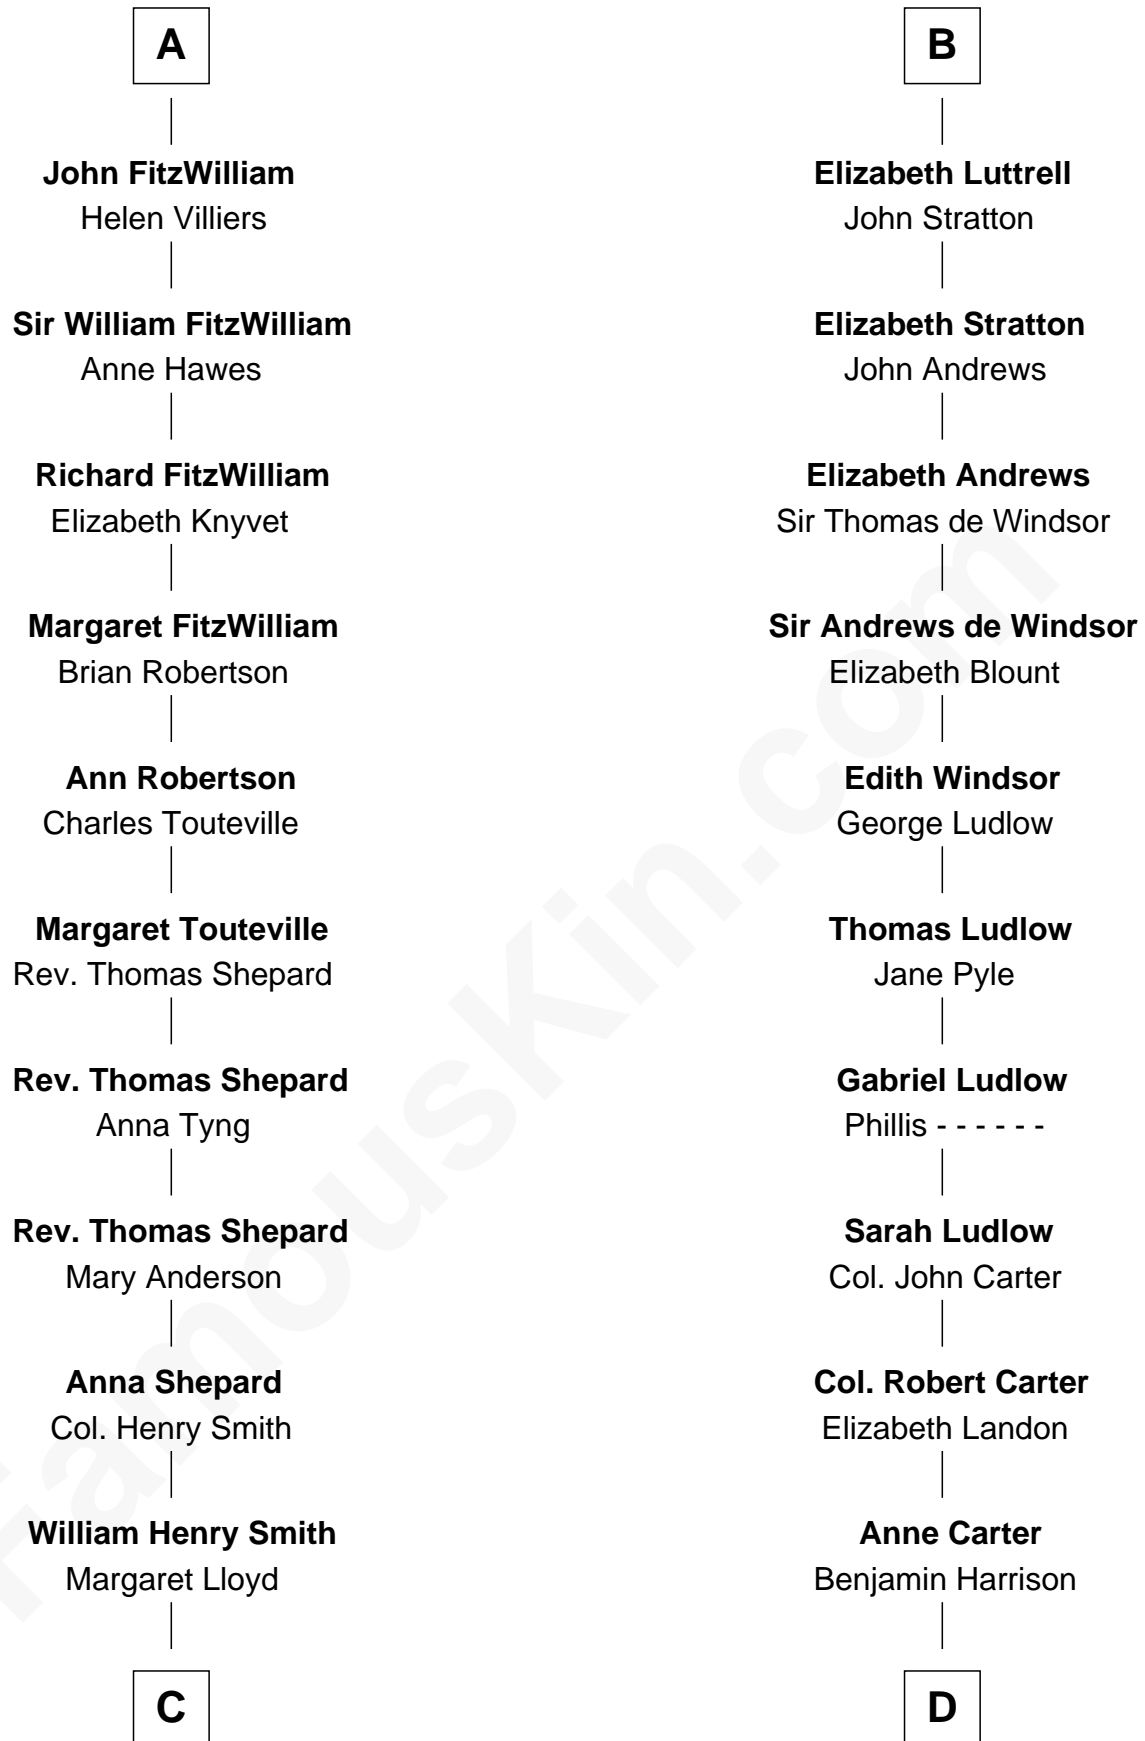

FamousKin.com
Relationship Chart of
Franklin D. Roosevelt
32nd U.S. President

18th cousin 3 times removed of
William Henry Harrison
9th U.S. President

Reginald de Braiose

C

Rebecca Smith

John Aspinwall

John Aspinwall

Susan Howland

Mary Rebecca Aspinwall

Isaac Daniel Roosevelt

James Roosevelt

Sara Delano

Franklin D. Roosevelt

32nd U.S. President

D