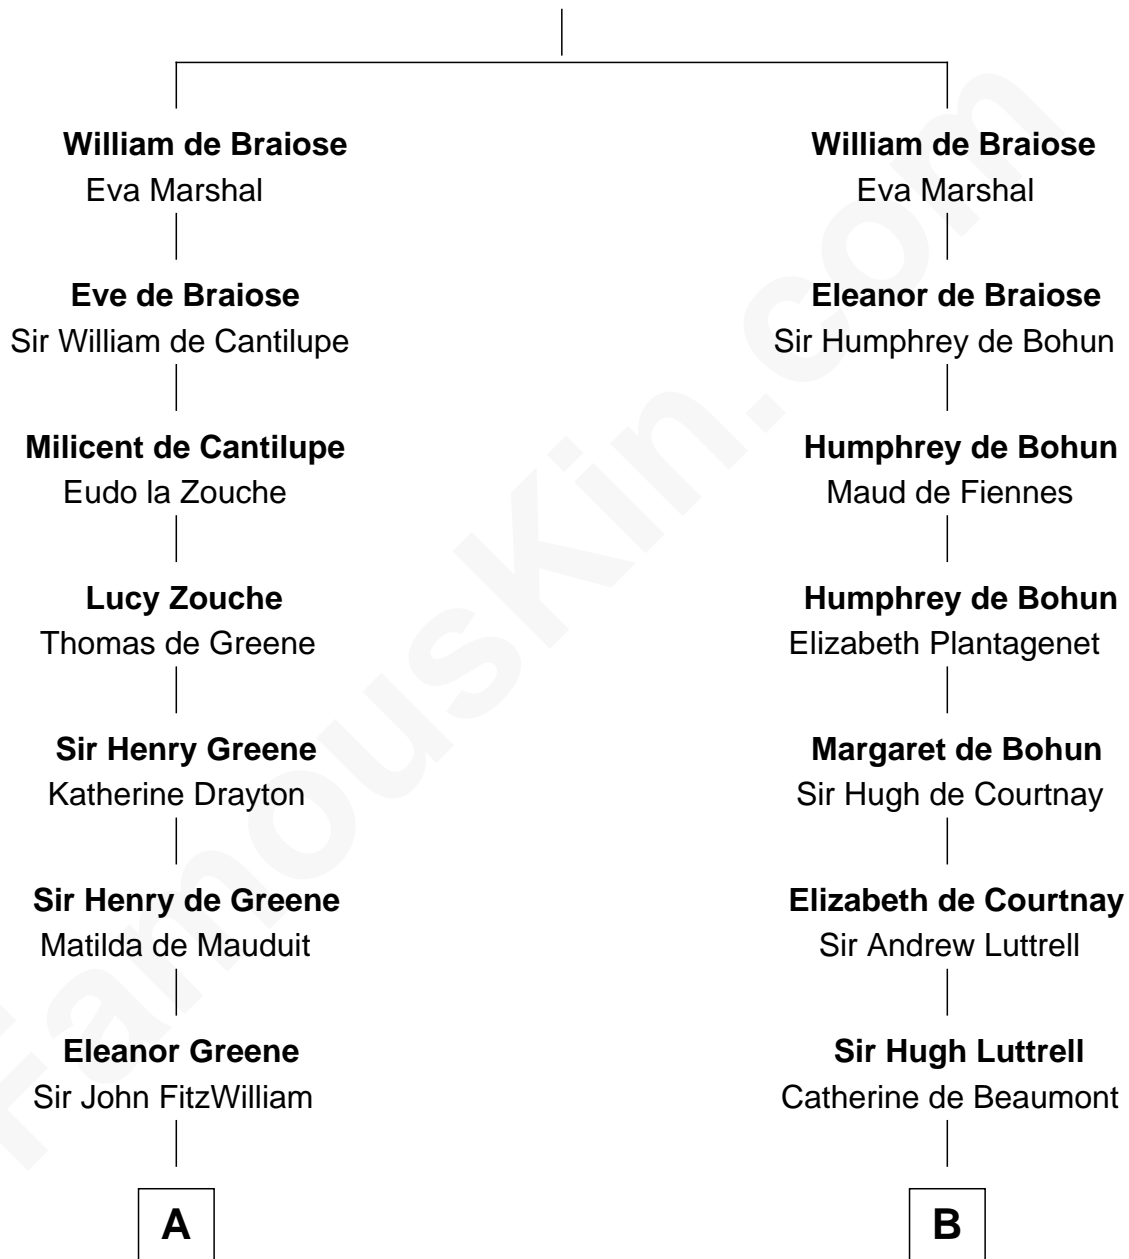

FamousKin.com
Relationship Chart of
Franklin D. Roosevelt
32nd U.S. President

18th cousin 3 times removed of
William Henry Harrison
9th U.S. President

Reginald de Braiose

C

Rebecca Smith

John Aspinwall

John Aspinwall

Susan Howland

Mary Rebecca Aspinwall

Isaac Daniel Roosevelt

James Roosevelt

Sara Delano

Franklin D. Roosevelt

32nd U.S. President

D

Benjamin Harrison

Elizabeth Bassett

William Henry Harrison

9th U.S. President

FamousKin.com