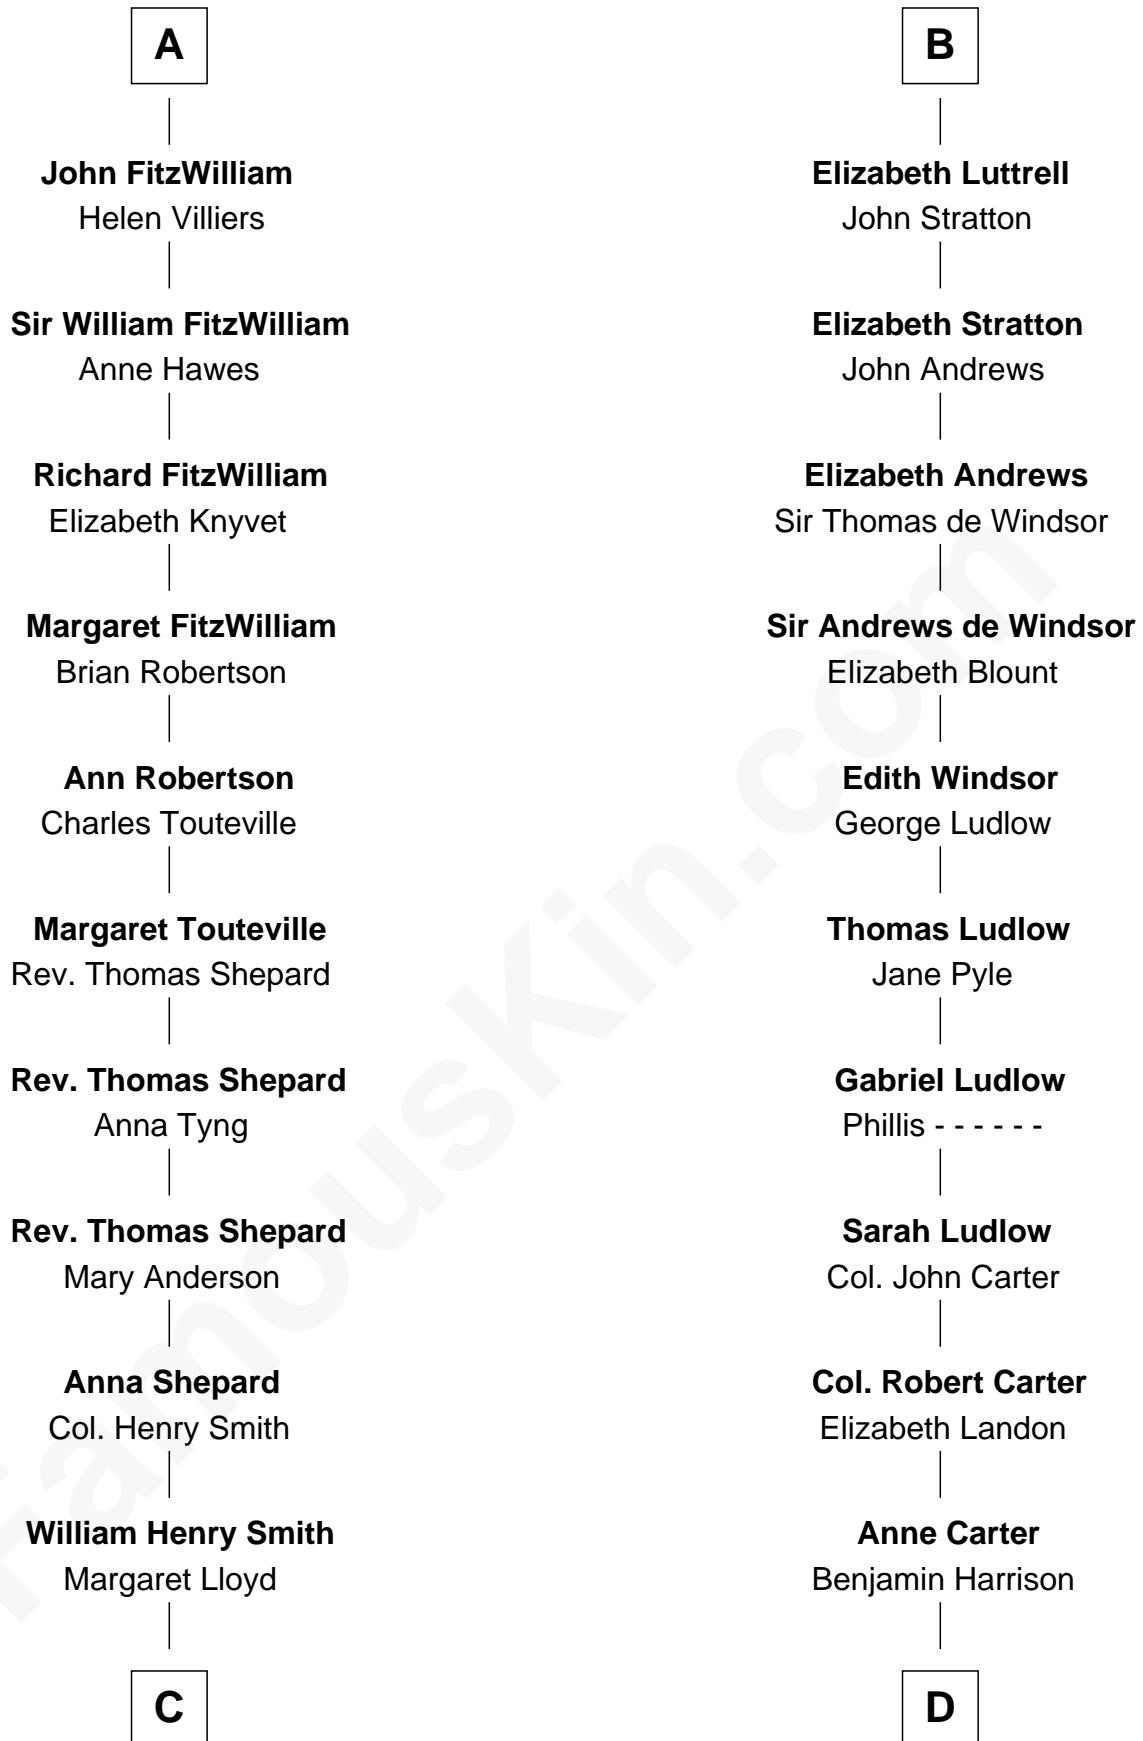

FamousKin.com
Relationship Chart of
Franklin D. Roosevelt
32nd U.S. President

18th cousin 3 times removed of
William Henry Harrison
9th U.S. President

C

Rebecca Smith

John Aspinwall

John Aspinwall

Susan Howland

Mary Rebecca Aspinwall

Isaac Daniel Roosevelt

James Roosevelt

Sara Delano

Franklin D. Roosevelt

32nd U.S. President

D

Benjamin Harrison

Elizabeth Bassett

William Henry Harrison

9th U.S. President

FamousKin.com