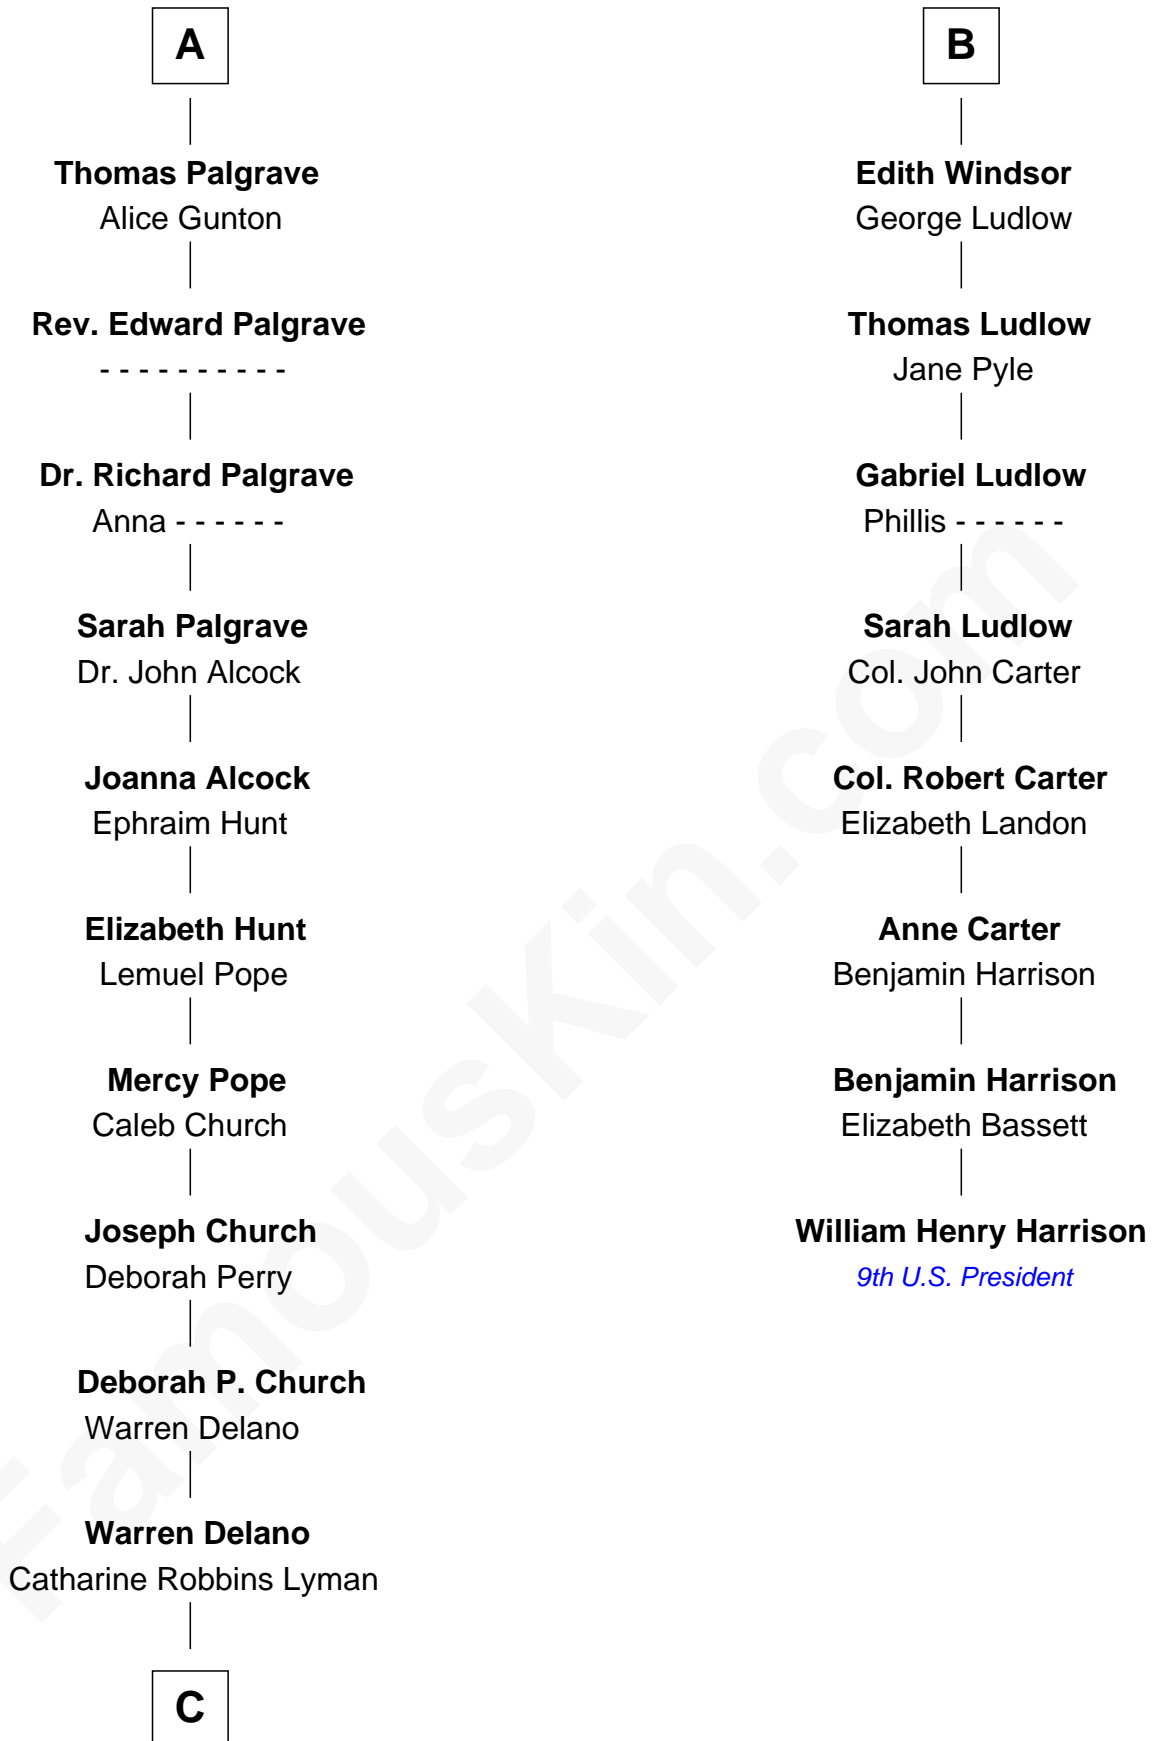

FamousKin.com
Relationship Chart of
Franklin D. Roosevelt
32nd U.S. President

14th cousin 4 times removed of
William Henry Harrison
9th U.S. President

Humphrey de Bohun
 Elizabeth Plantagenet

Sir William de Bohun
 Elizabeth de Badlesmere

Margaret de Bohun
 Sir Hugh de Courtnay

Elizabeth de Bohun
 Sir Richard Fitzalan

Elizabeth de Courtnay
 Sir Andrew Luttrell

Elizabeth Fitzalan
 Sir Robert Goushill

Sir Hugh Luttrell
 Catherine de Beaumont

Elizabeth Goushill
 Sir Robert Wingfield

Elizabeth Luttrell
 John Stratton

Elizabeth Wingfield
 Sir William Brandon

Elizabeth Stratton
 John Andrews

Eleanor Brandon
 John Glemham

Elizabeth Andrews
 Sir Thomas de Windsor

Anne Glemham
 Henry Palgrave

Sir Andrews de Windsor
 Elizabeth Blount

A

B

C

—
Sara Delano
James Roosevelt

—
Franklin D. Roosevelt
32nd U.S. President

FamousKin.com