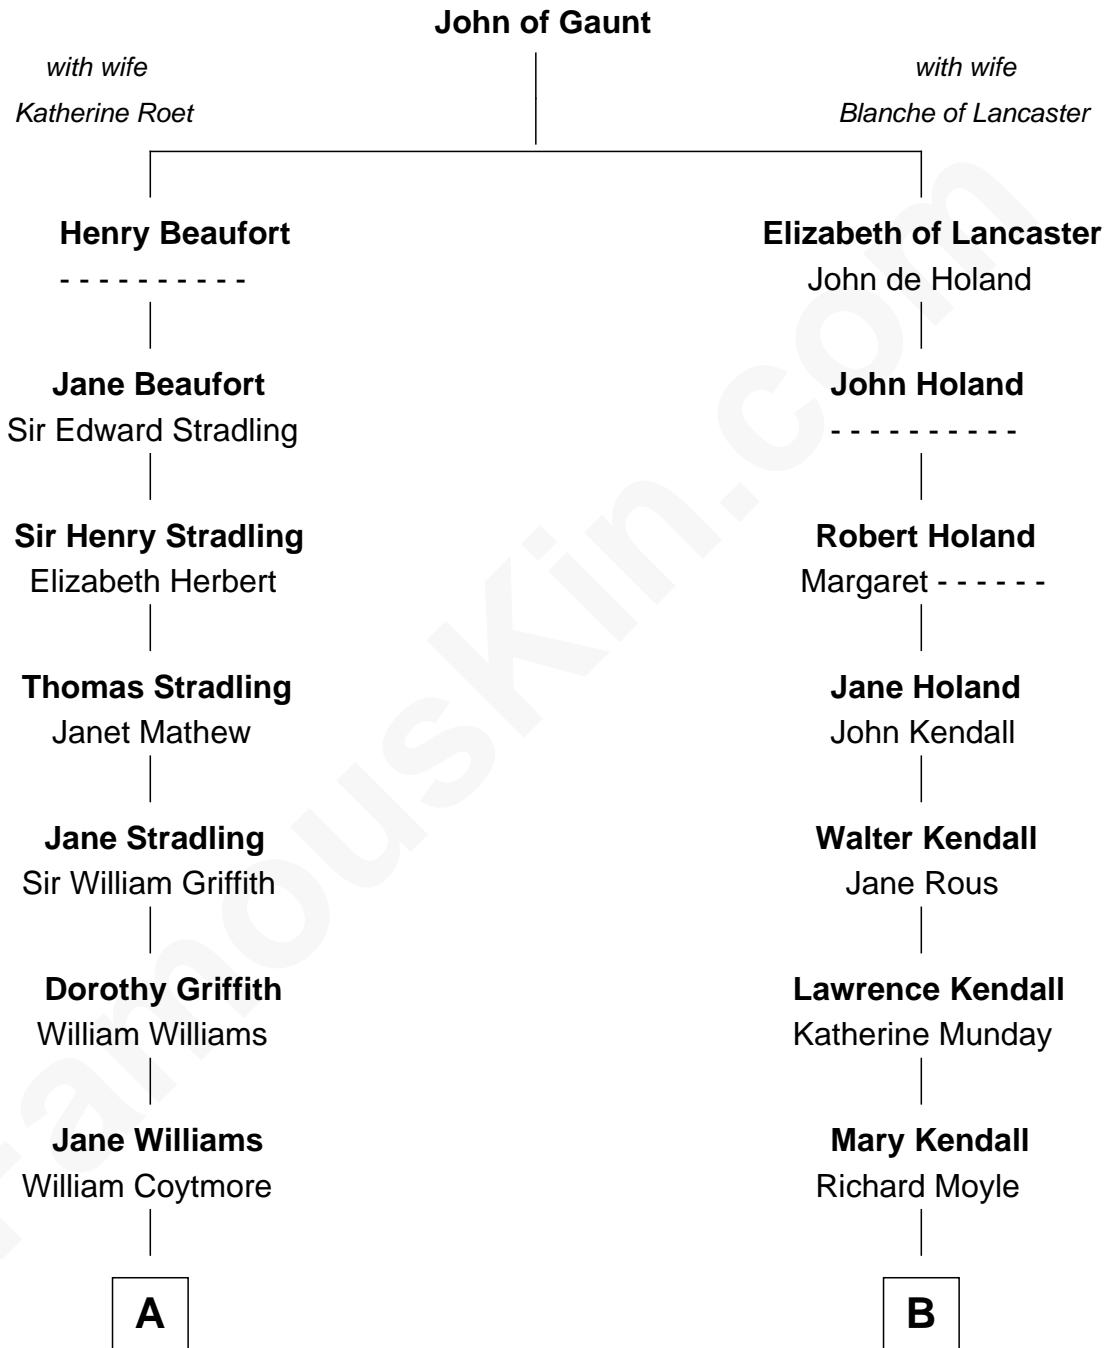

FamousKin.com
Relationship Chart of
Franklin D. Roosevelt
32nd U.S. President

17th cousin 3 times removed of
Ed Helms
TV and Movie Actor

C

Inez Emeline Wright
George Pullen Jackson

Frances Helen Jackson
Fitzgerald Sale Parker