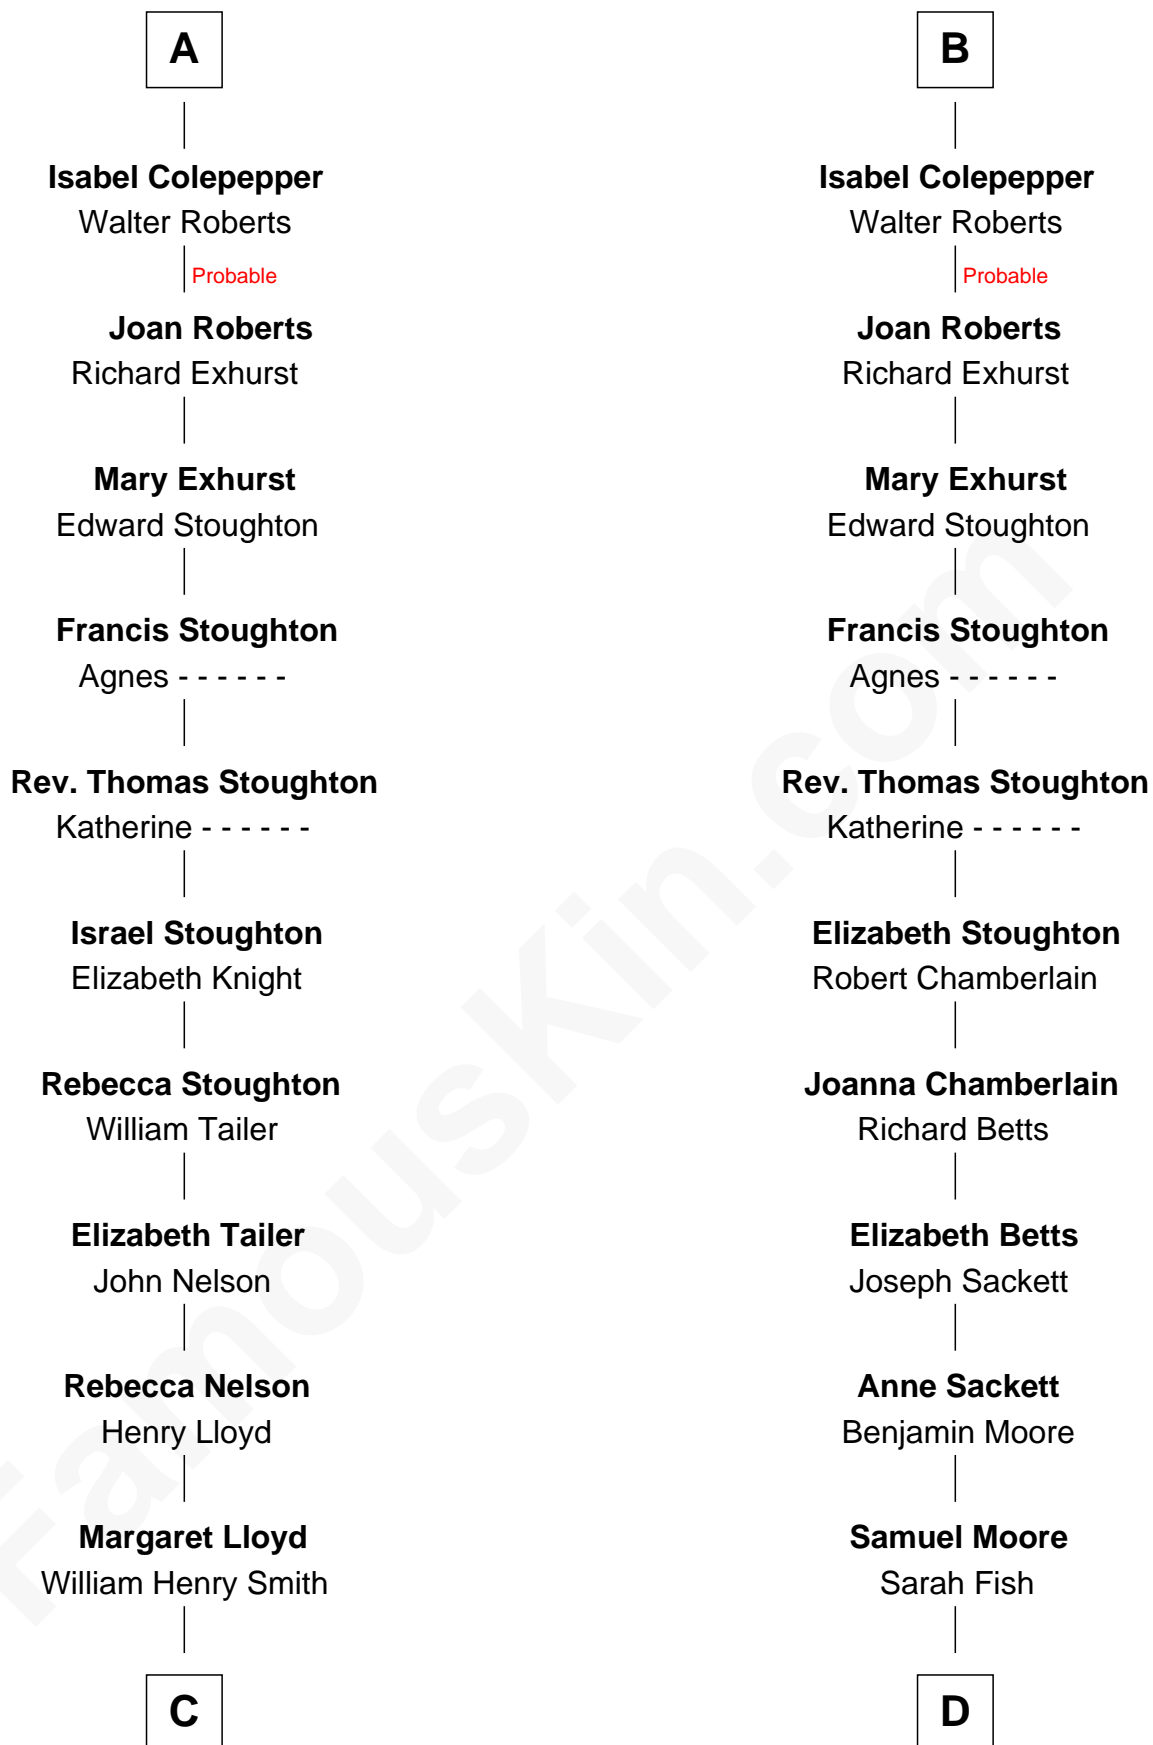

**FamousKin.com**  
**Relationship Chart of**  
**Franklin D. Roosevelt**  
*32nd U.S. President*

18th cousin 3 times removed of

**Clement Clarke Moore**  
*Author of "Twas the Night Before Christmas"*

**C**

**Rebecca Smith**

John Aspinwall

**John Aspinwall**

Susan Howland

**Mary Rebecca Aspinwall**

Isaac Daniel Roosevelt

**James Roosevelt**

Sara Delano

**Franklin D. Roosevelt**

*32nd U.S. President*

**D**

**Rev. Benjamin Moore**

Charity Clarke

**Clement Clarke Moore**

*Author, Twas the Night Before Christmas*

FamousKin.com