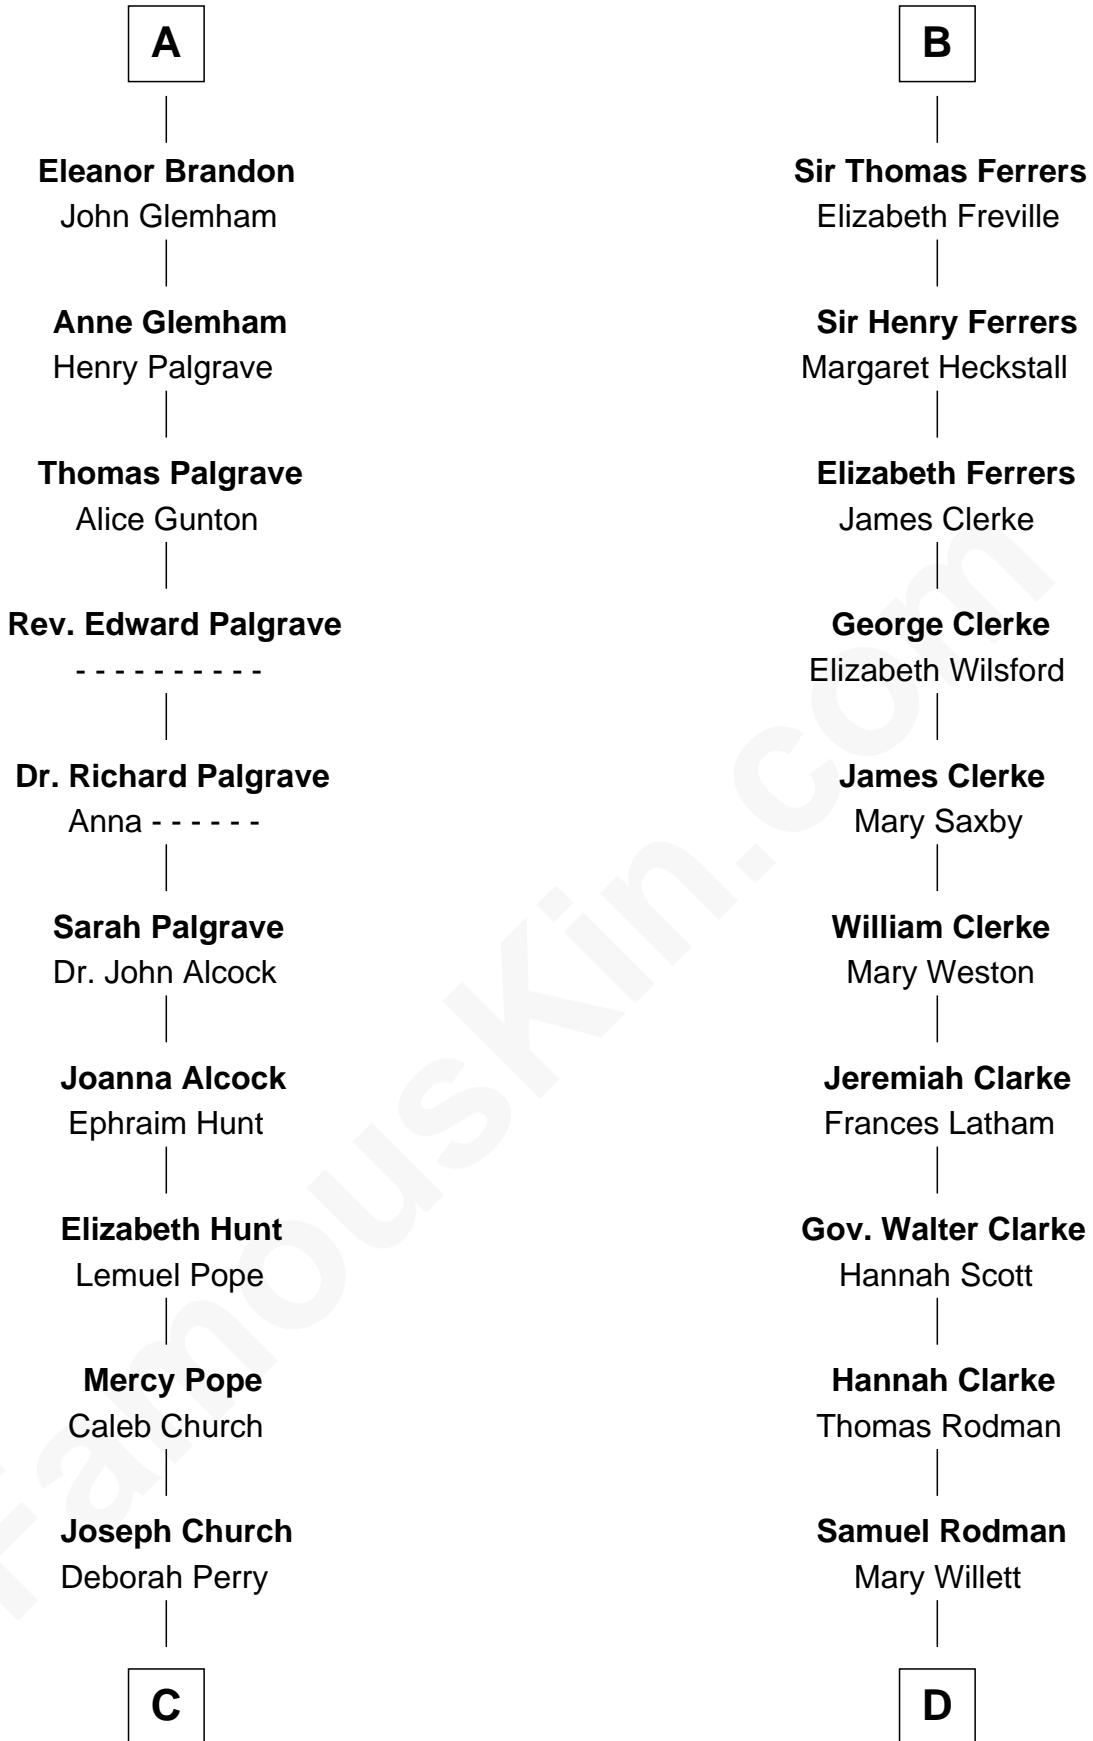

FamousKin.com

Relationship Chart of Franklin D. Roosevelt

32nd U.S. President

20th cousin of

Joseph Wharton

Founder of the Wharton School of Business

C

Deborah P. Church

Warren Delano

Warren Delano

Catharine Robbins Lyman

Sara Delano

James Roosevelt

Franklin D. Roosevelt

32nd U.S. President

D

Thomas Rodman

Mary Borden

Hannah Rodman

Samuel Rowland Fisher

Deborah Fisher

William Wharton

Joseph Wharton

Founder, Wharton School of Business