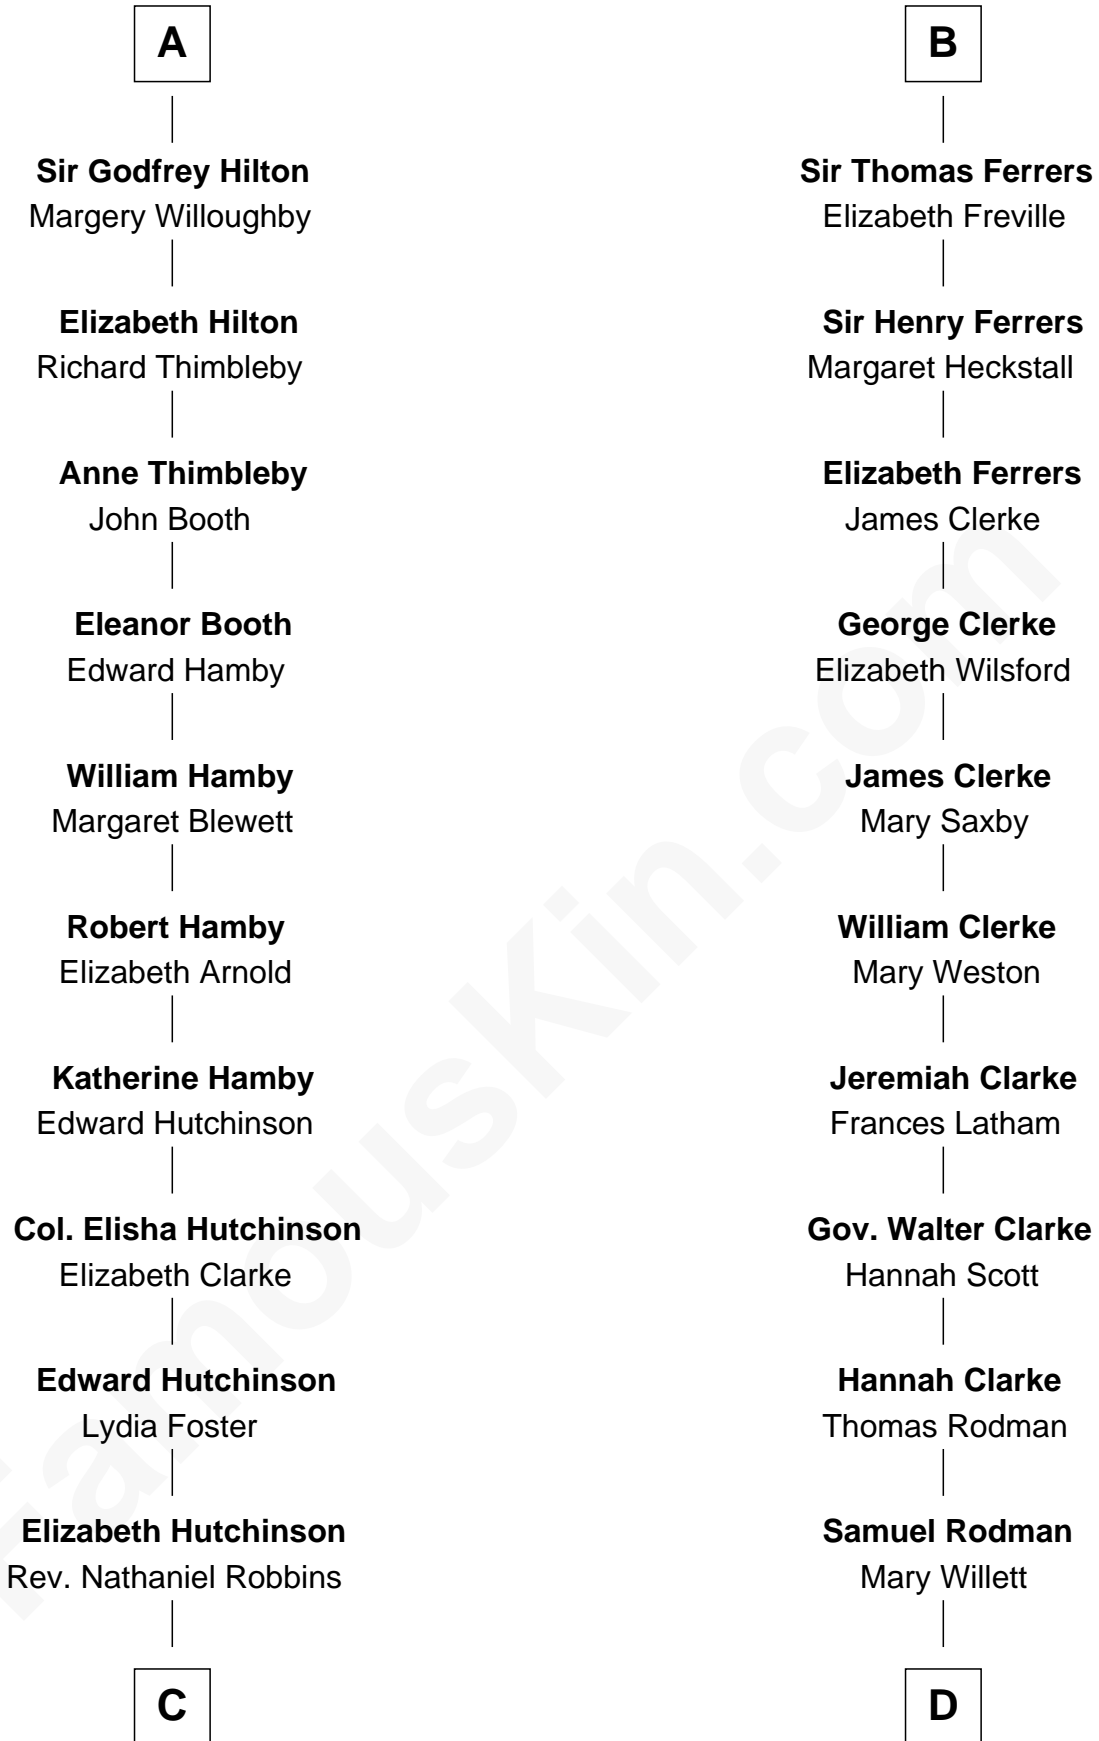

FamousKin.com
Relationship Chart of
Franklin D. Roosevelt
32nd U.S. President

20th cousin 1 time removed of

Joseph Wharton
Founder of the Wharton School of Business

C

Edward Hutchinson Robbins

Elizabeth Murray

Anne Jean Robbins

Judge Joseph Lyman

Catharine Robbins Lyman

Warren Delano

Sara Delano

James Roosevelt

Franklin D. Roosevelt

32nd U.S. President