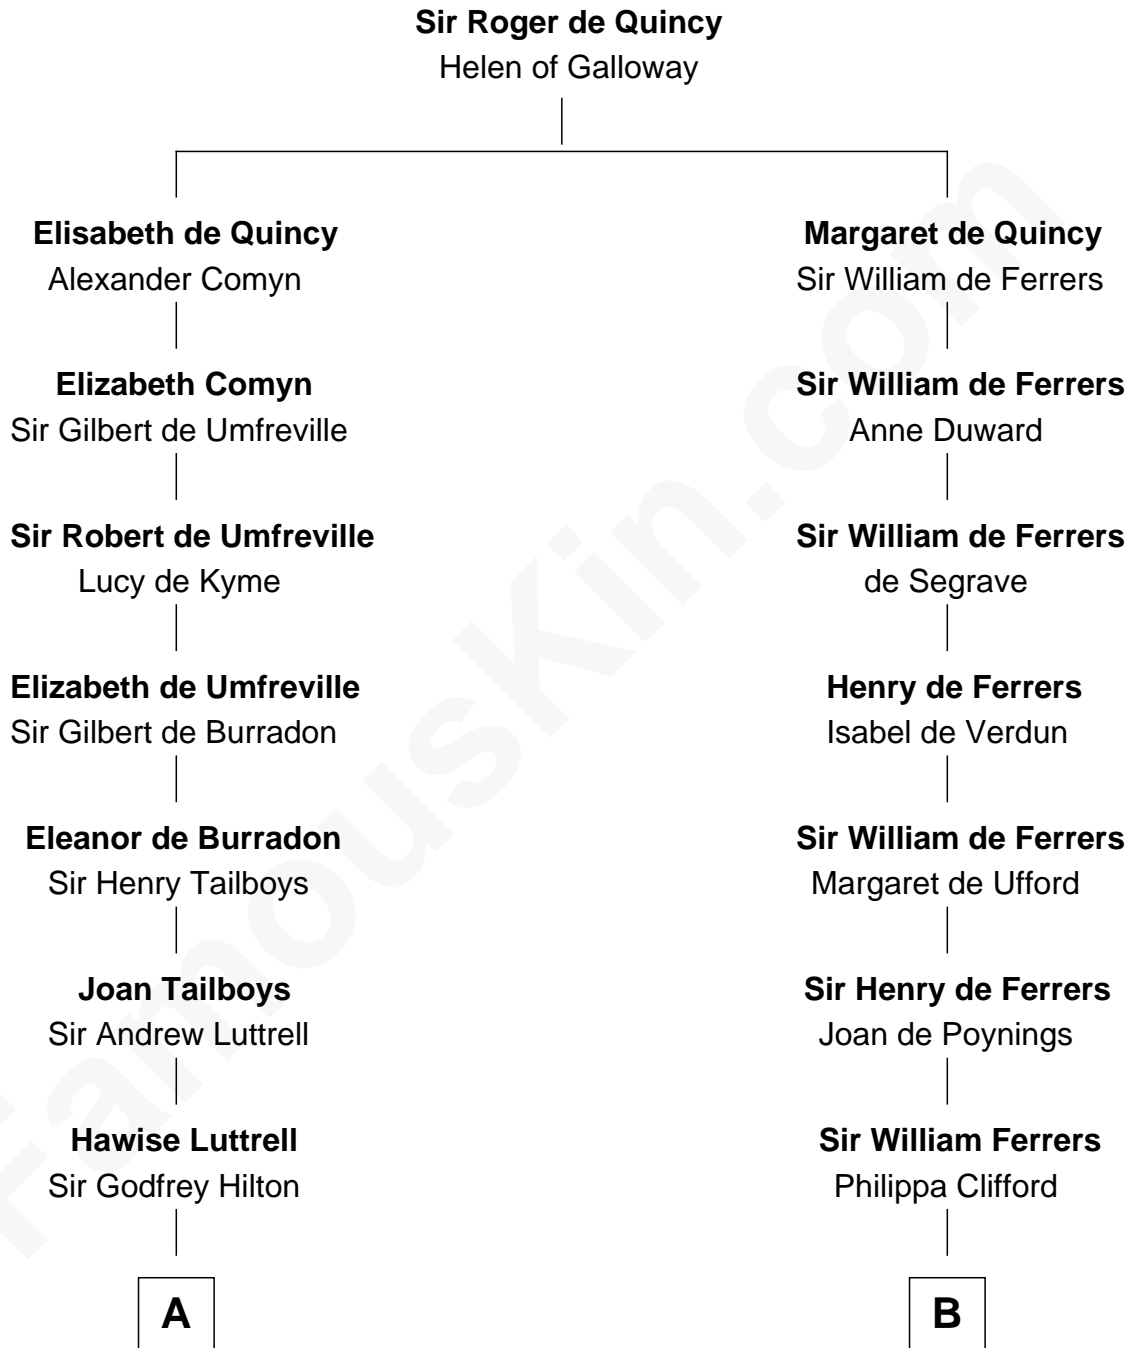

FamousKin.com
Relationship Chart of
Franklin D. Roosevelt
32nd U.S. President

20th cousin 1 time removed of

Joseph Wharton
Founder of the Wharton School of Business

C

Edward Hutchinson Robbins

Elizabeth Murray

Anne Jean Robbins

Judge Joseph Lyman

Catharine Robbins Lyman

Warren Delano

Sara Delano

James Roosevelt

Franklin D. Roosevelt

32nd U.S. President