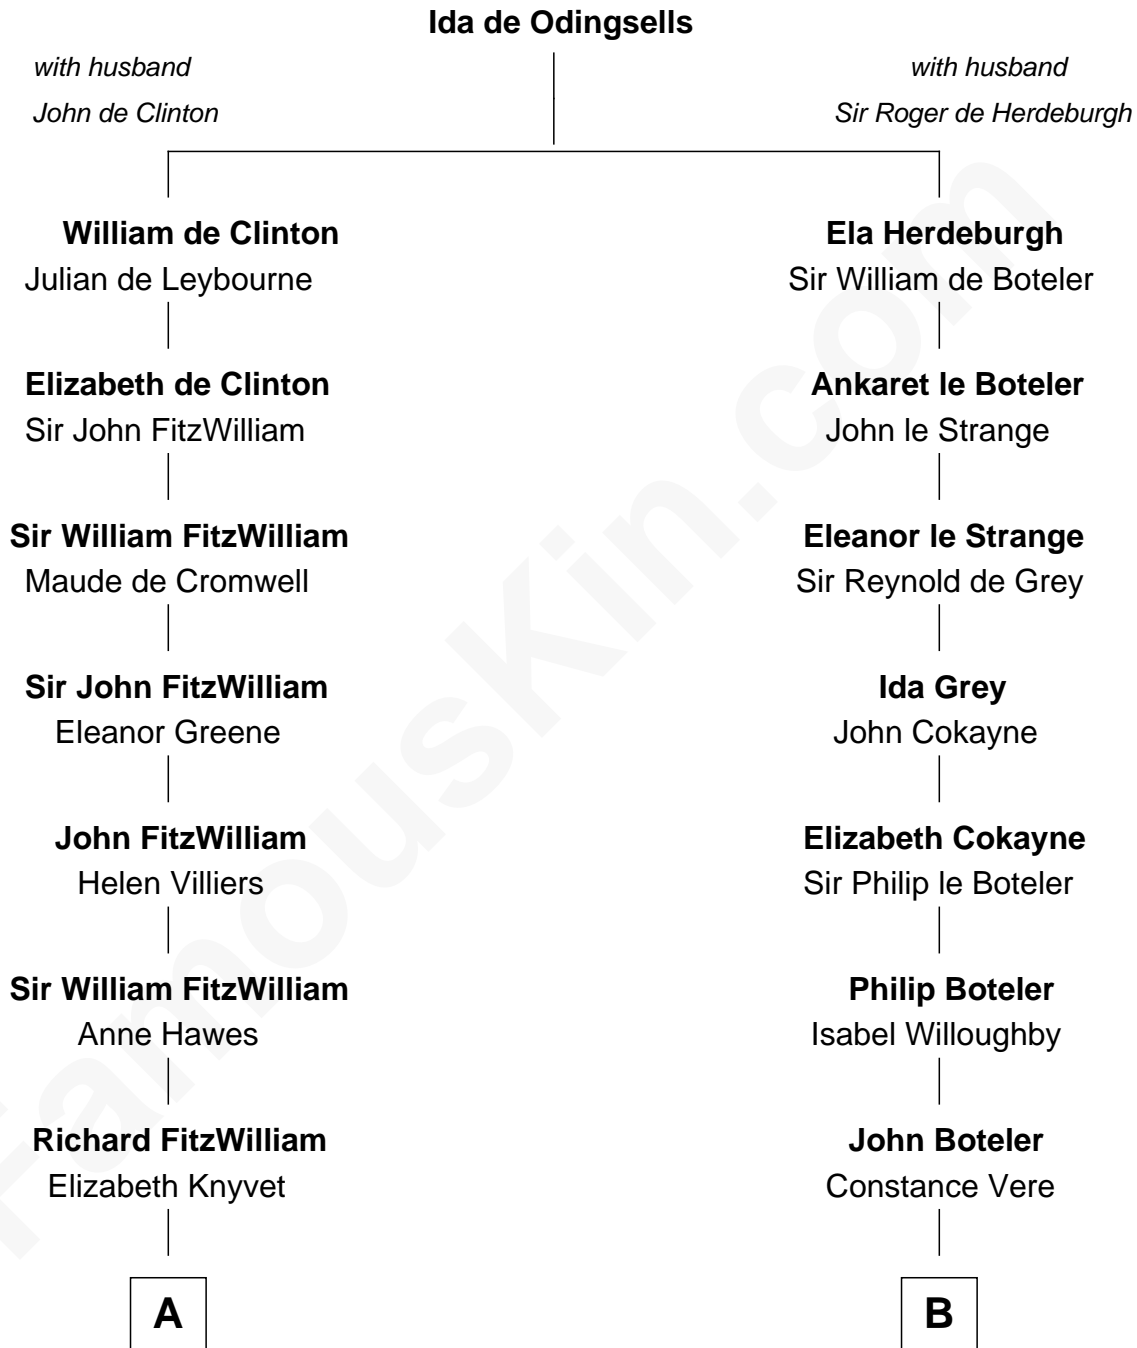

FamousKin.com
Relationship Chart of
Franklin D. Roosevelt
32nd U.S. President

18th cousin 1 time removed of

Joseph Wharton
Founder of the Wharton School of Business

C

James Roosevelt

Sara Delano

Franklin D. Roosevelt

32nd U.S. President

D

Hannah Rodman

Samuel Rowland Fisher

Deborah Fisher

William Wharton

Joseph Wharton

Founder, Wharton School of Business