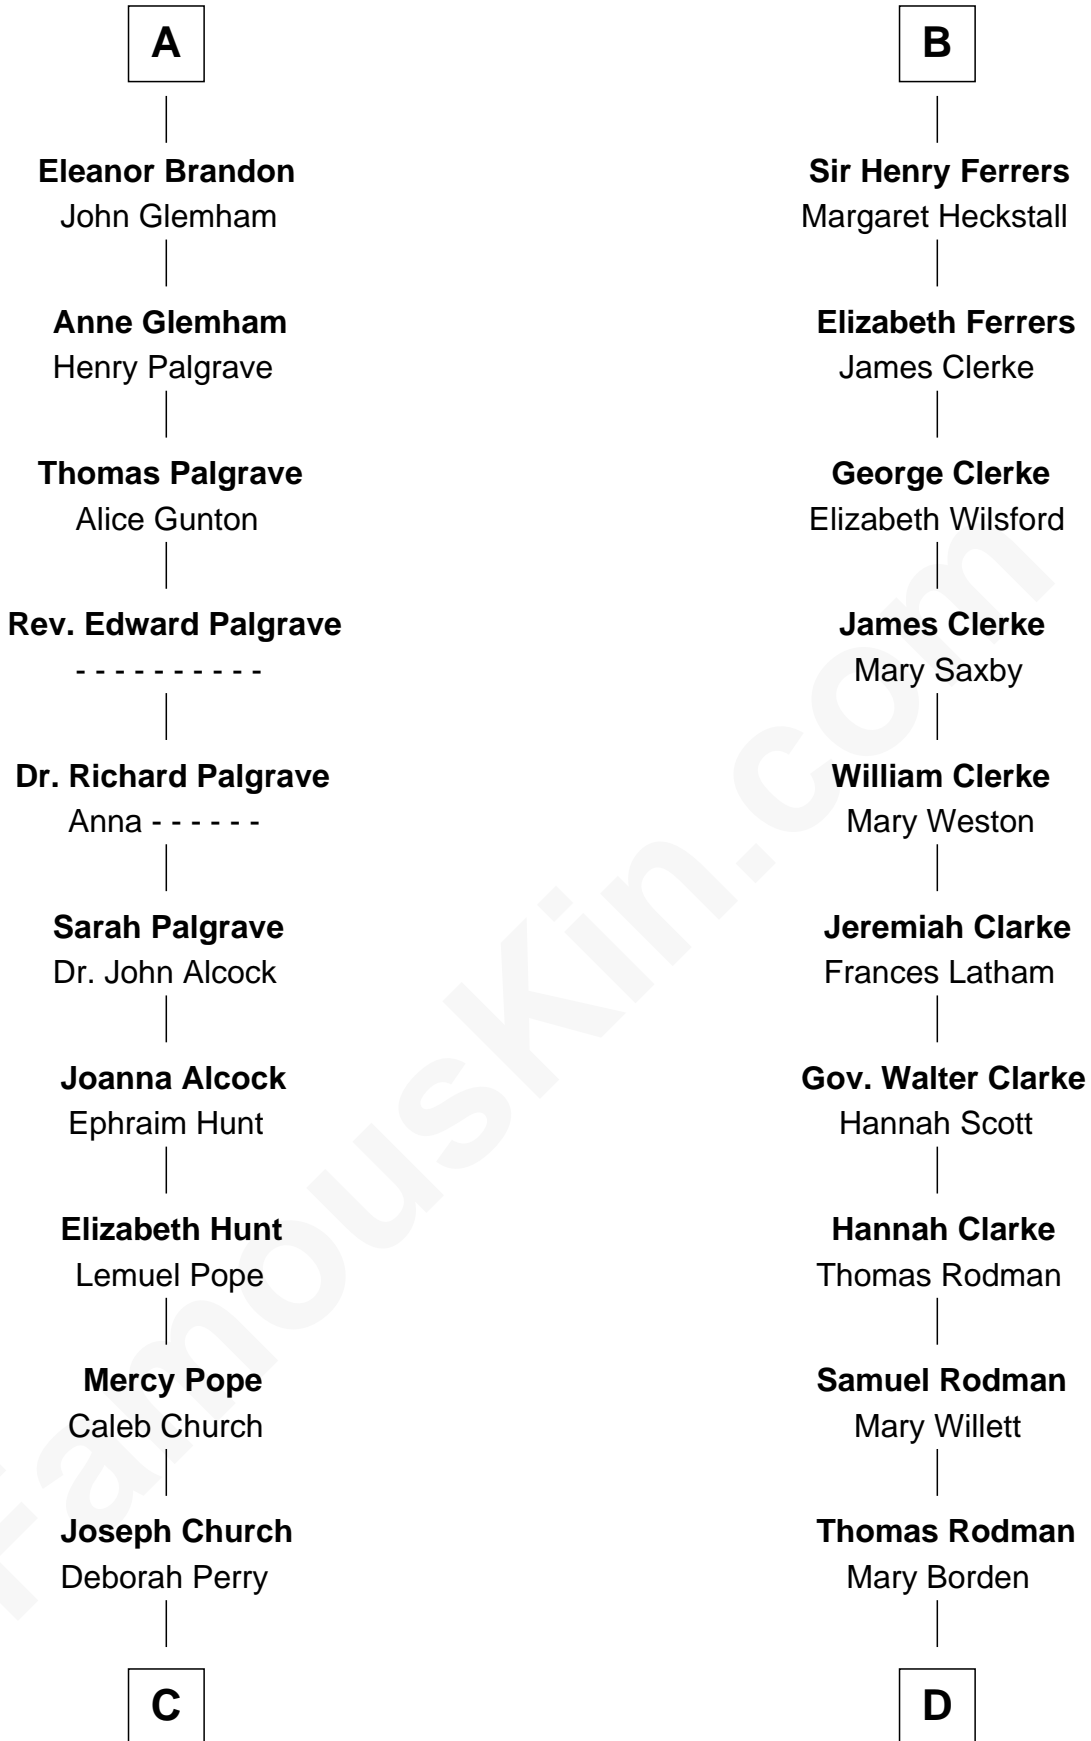

**FamousKin.com**  
**Relationship Chart of**  
**Franklin D. Roosevelt**  
*32nd U.S. President*

19th cousin 1 time removed of

**Joseph Wharton**  
*Founder of the Wharton School of Business*

**Sir Humphrey de Bohun**  
 Eleanor de Braiose

**C**

**Deborah P. Church**

Warren Delano

**Warren Delano**

Catharine Robbins Lyman

**Sara Delano**

James Roosevelt

**Franklin D. Roosevelt**

*32nd U.S. President*

**D**

**Hannah Rodman**

Samuel Rowland Fisher

**Deborah Fisher**

William Wharton

**Joseph Wharton**

*Founder, Wharton School of Business*