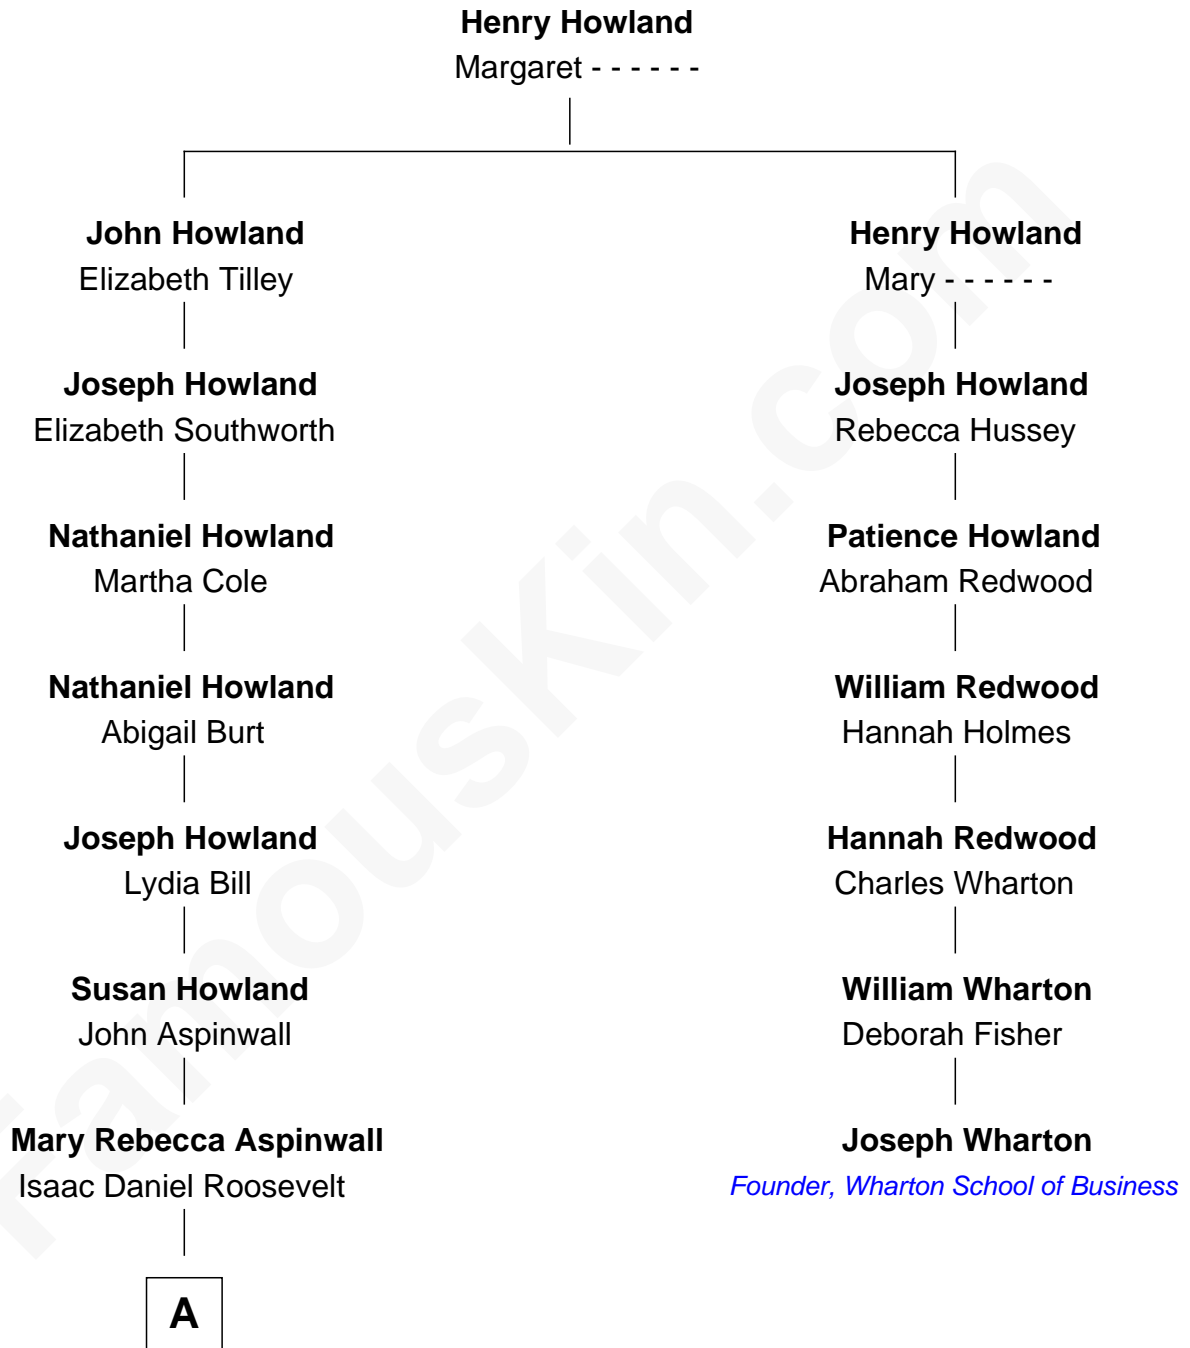

FamousKin.com
Relationship Chart of
Franklin D. Roosevelt
32nd U.S. President

6th cousin 2 times removed of

Joseph Wharton

Founder of the Wharton School of Business

A

James Roosevelt

Sara Delano

Franklin D. Roosevelt

32nd U.S. President

FamousKin.com