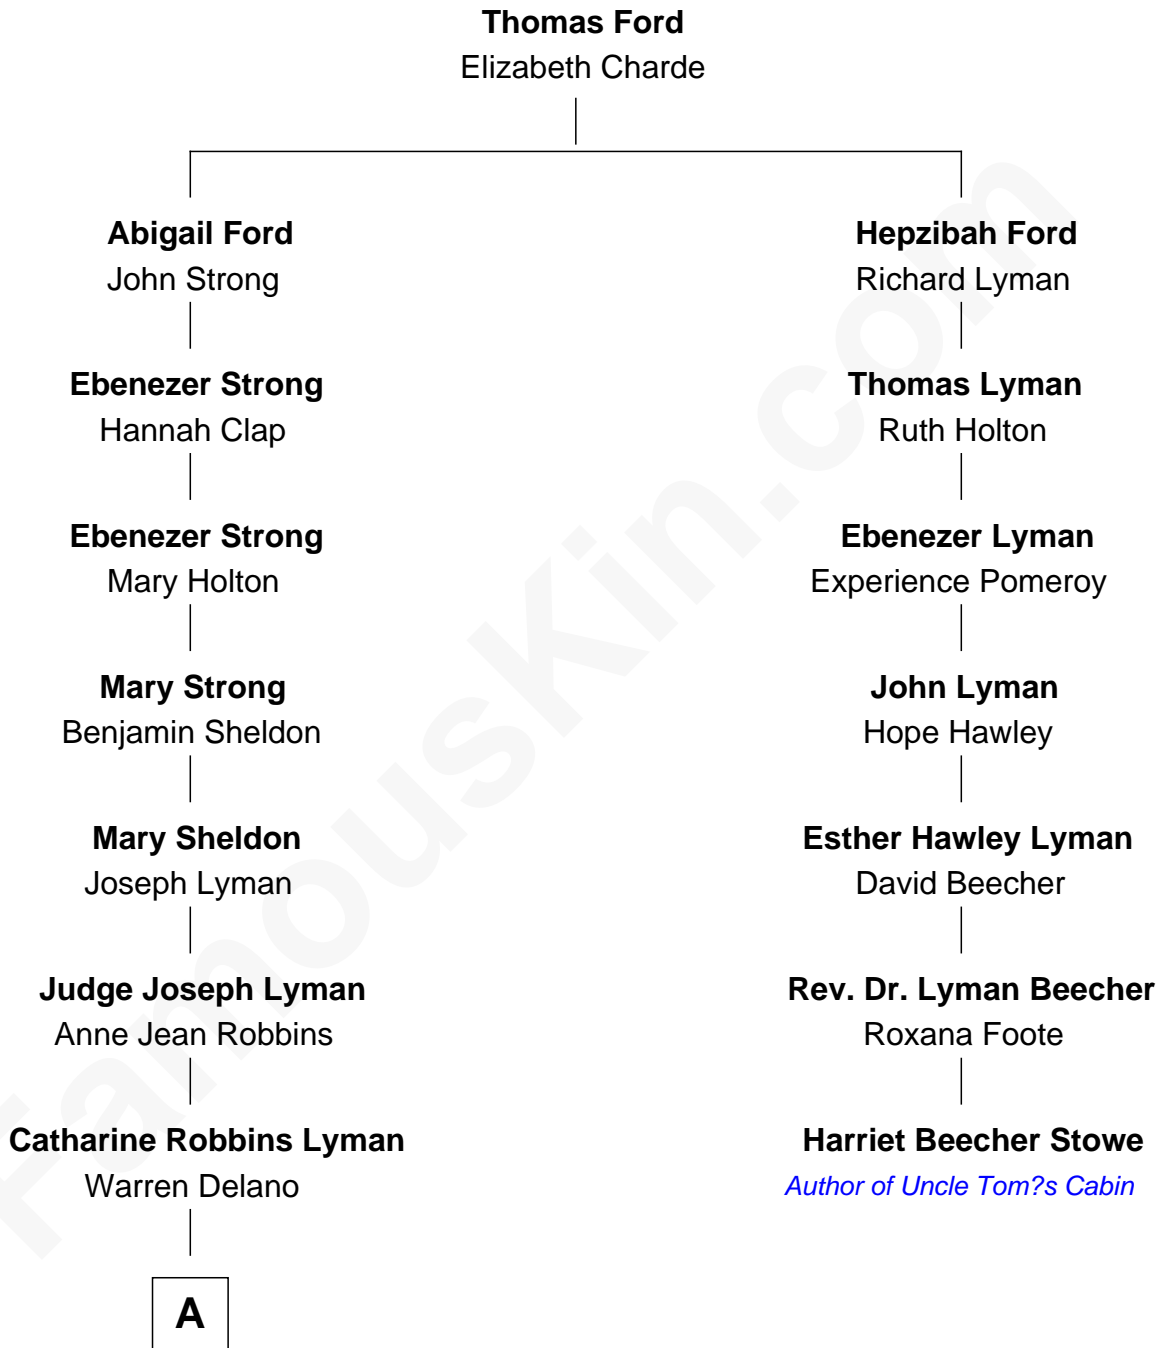

FamousKin.com
Relationship Chart of
Franklin D. Roosevelt
32nd U.S. President

6th cousin 2 times removed of
Harriet Beecher Stowe
Author of Uncle Tom's Cabin

A

Sara Delano
James Roosevelt

Franklin D. Roosevelt
32nd U.S. President

FamousKin.com