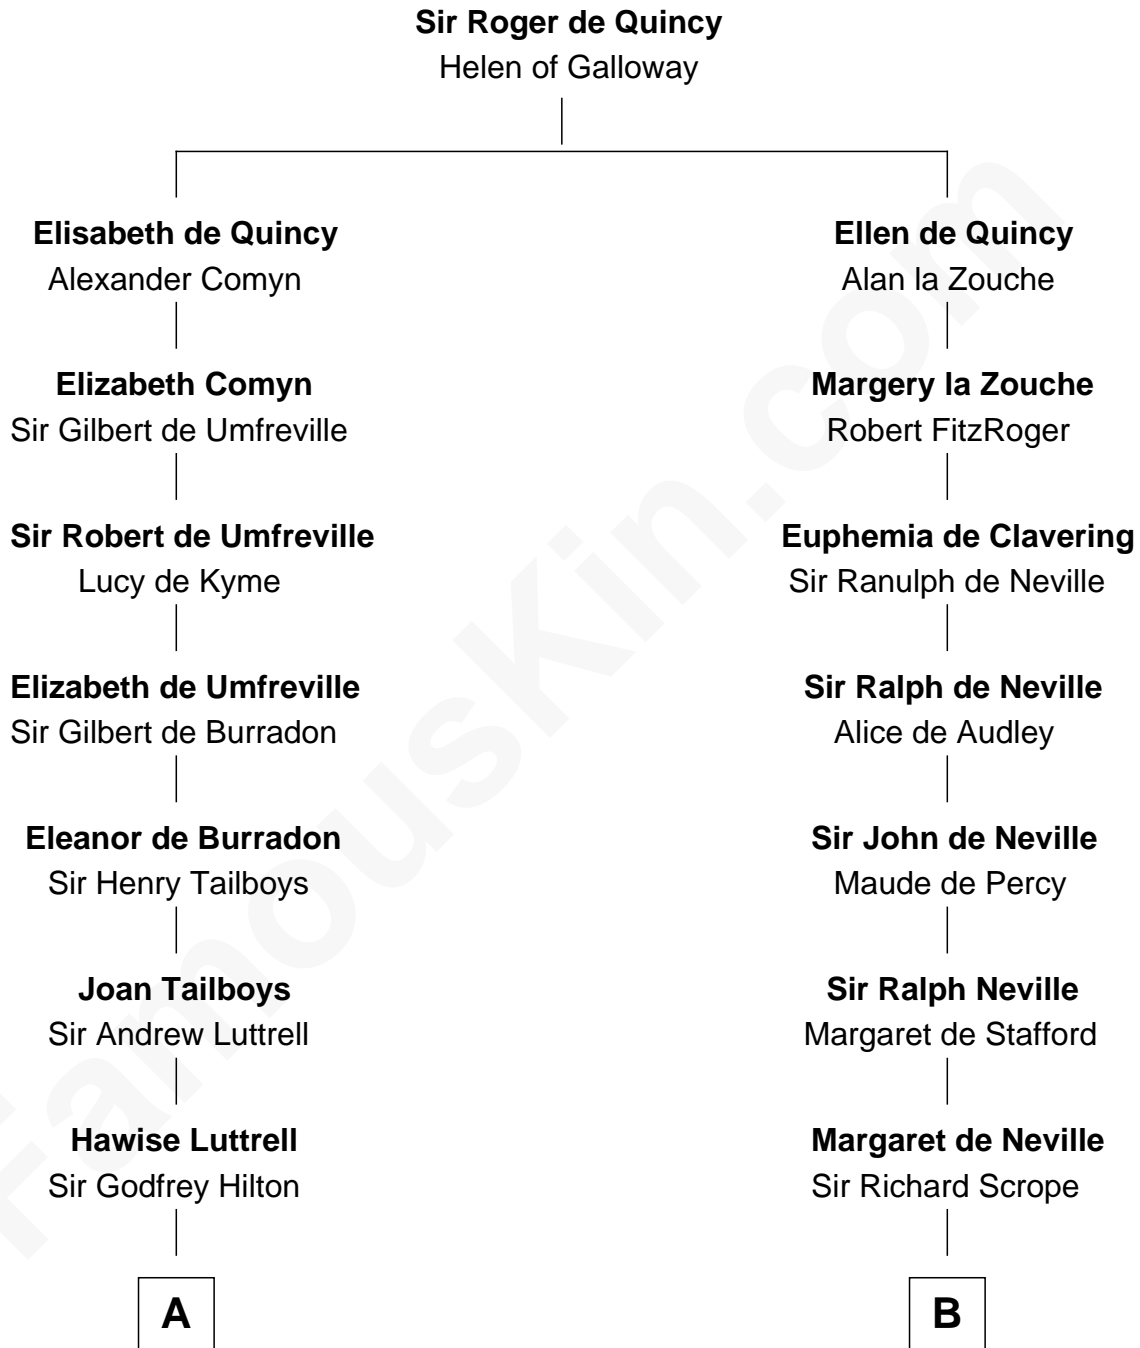

FamousKin.com
Relationship Chart of
Franklin D. Roosevelt
32nd U.S. President

17th cousin 4 times removed of
Benjamin Harrison V
Signer of the Declaration of Independence

C

Edward Hutchinson Robbins

Elizabeth Murray

Anne Jean Robbins

Judge Joseph Lyman

Catharine Robbins Lyman

Warren Delano

Sara Delano

James Roosevelt

Franklin D. Roosevelt

32nd U.S. President