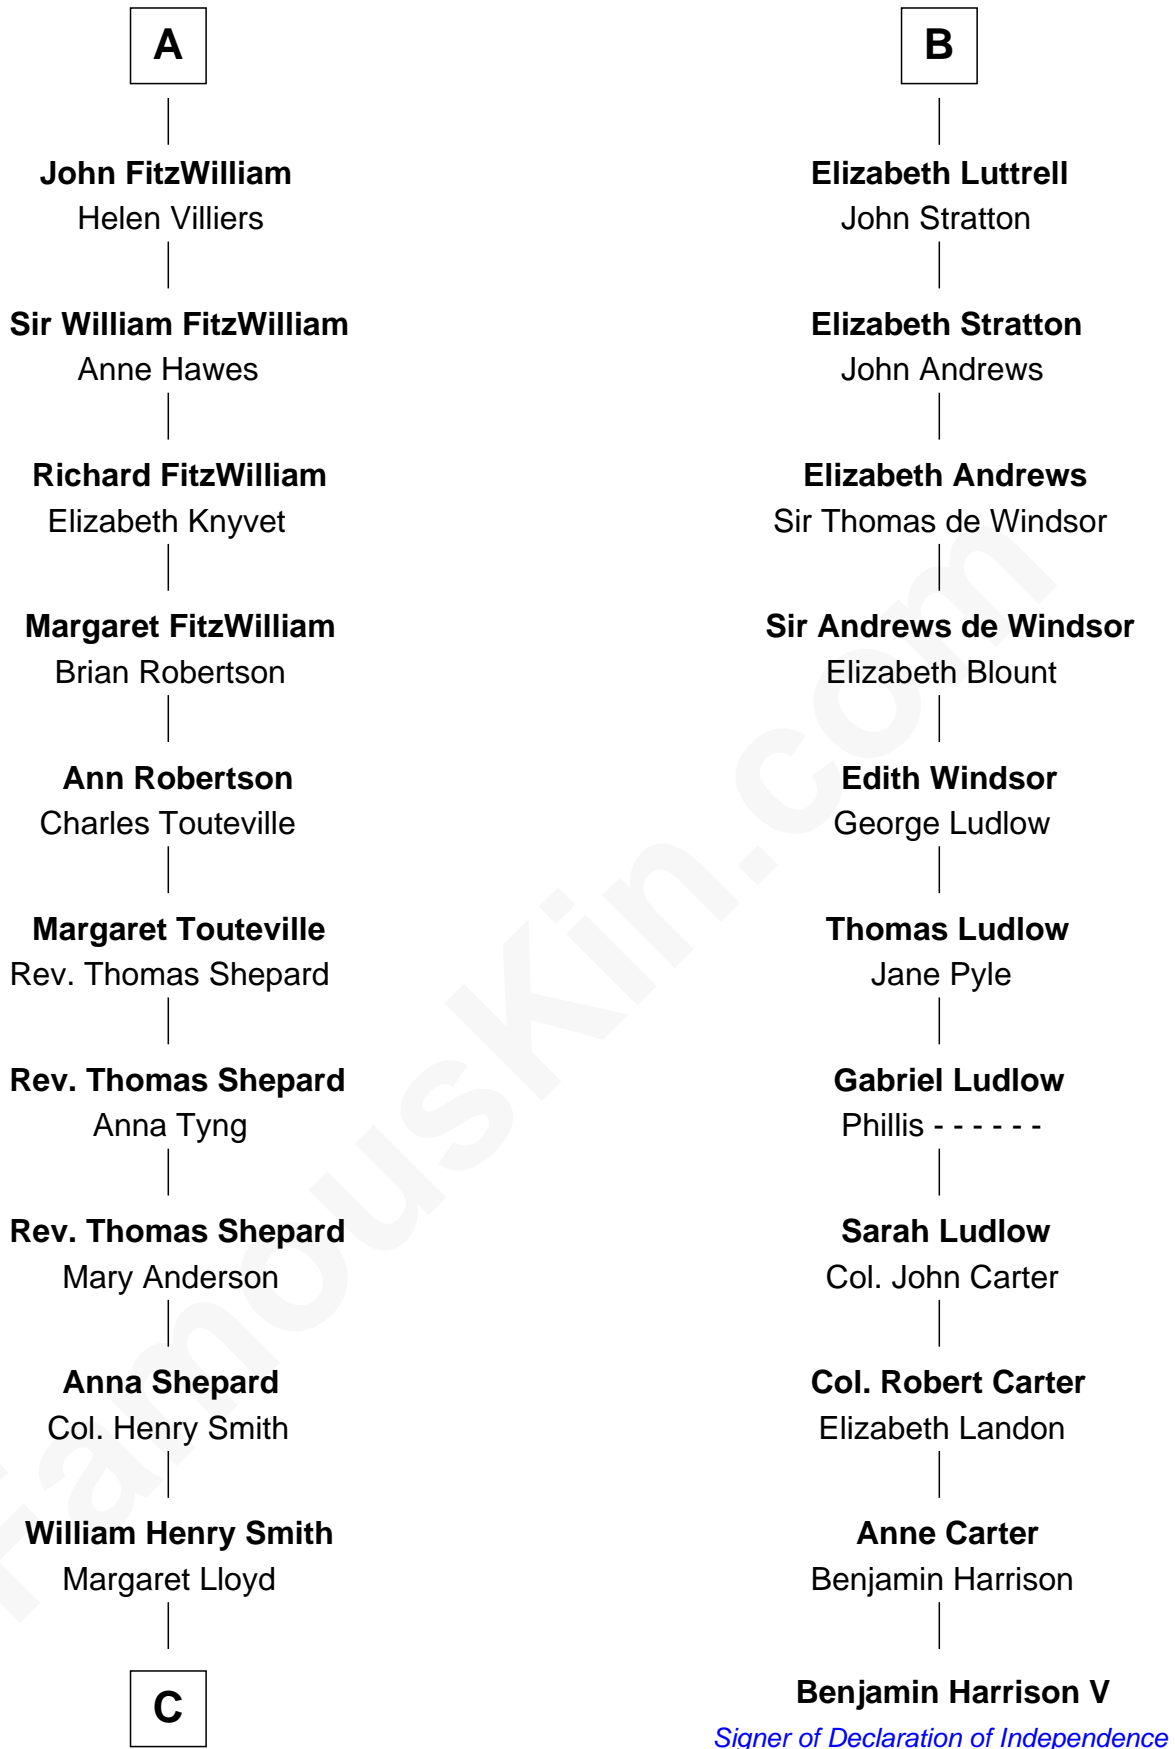

FamousKin.com
Relationship Chart of
Franklin D. Roosevelt
32nd U.S. President

17th cousin 4 times removed of

Benjamin Harrison V
Signer of the Declaration of Independence

C

Rebecca Smith

John Aspinwall

John Aspinwall

Susan Howland

Mary Rebecca Aspinwall

Isaac Daniel Roosevelt

James Roosevelt

Sara Delano

Franklin D. Roosevelt

32nd U.S. President

FamousKin.com