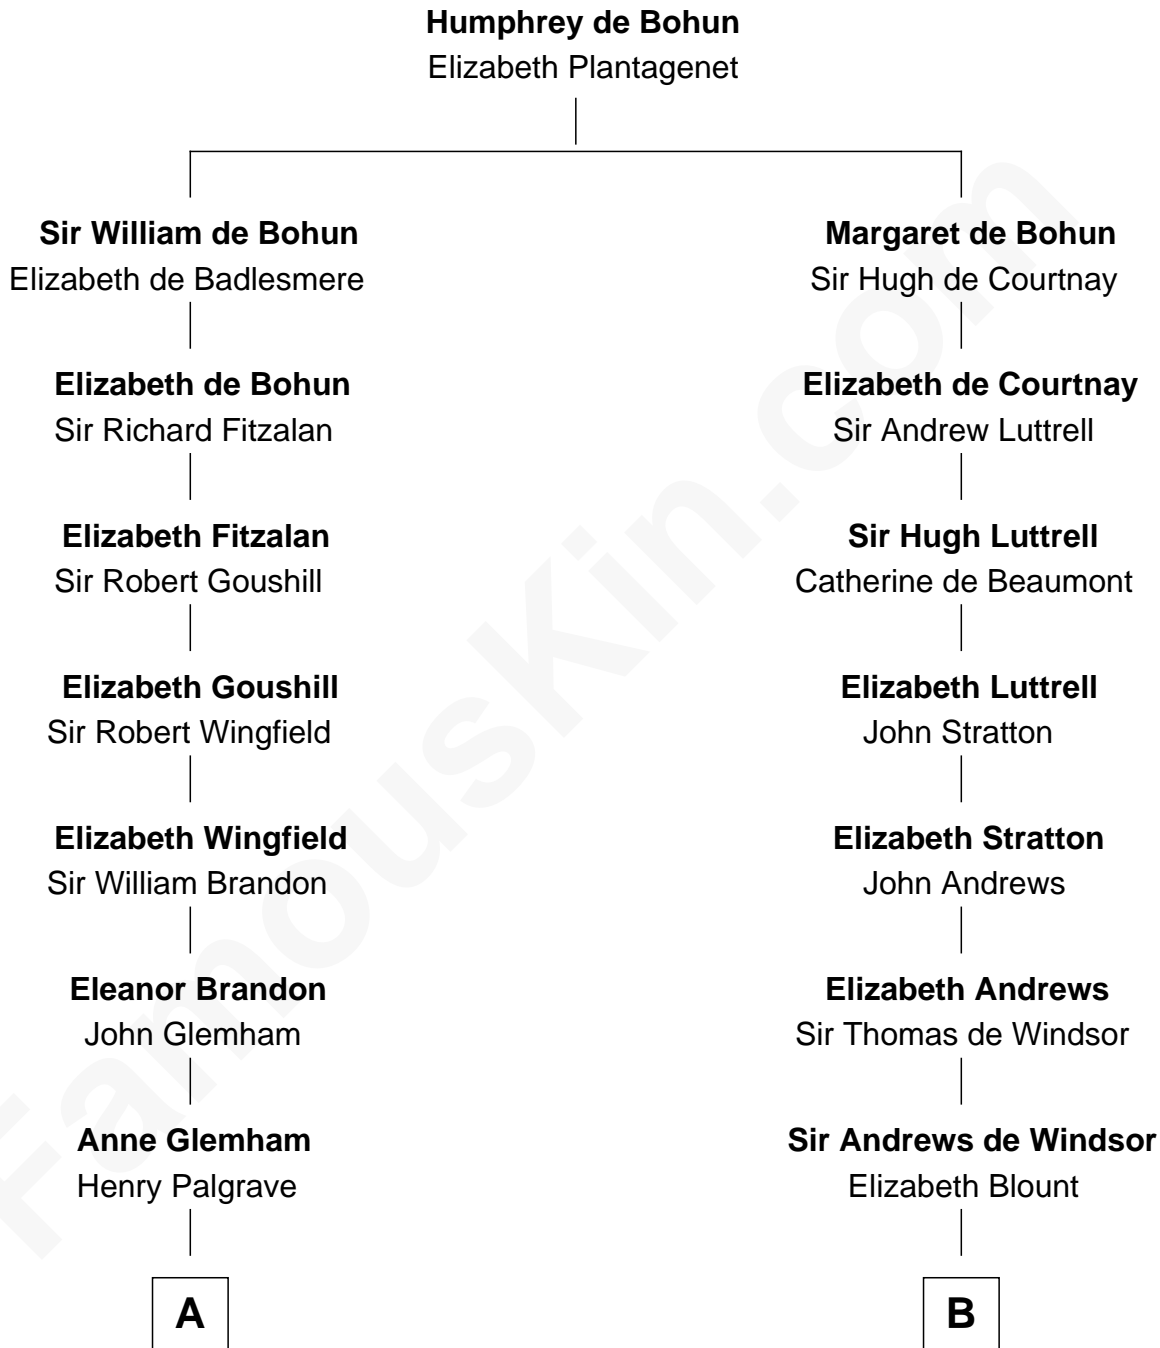

FamousKin.com
Relationship Chart of
Franklin D. Roosevelt
32nd U.S. President

13th cousin 5 times removed of
Benjamin Harrison V
Signer of the Declaration of Independence

C

—
Sara Delano
James Roosevelt

—
Franklin D. Roosevelt
32nd U.S. President

FamousKin.com