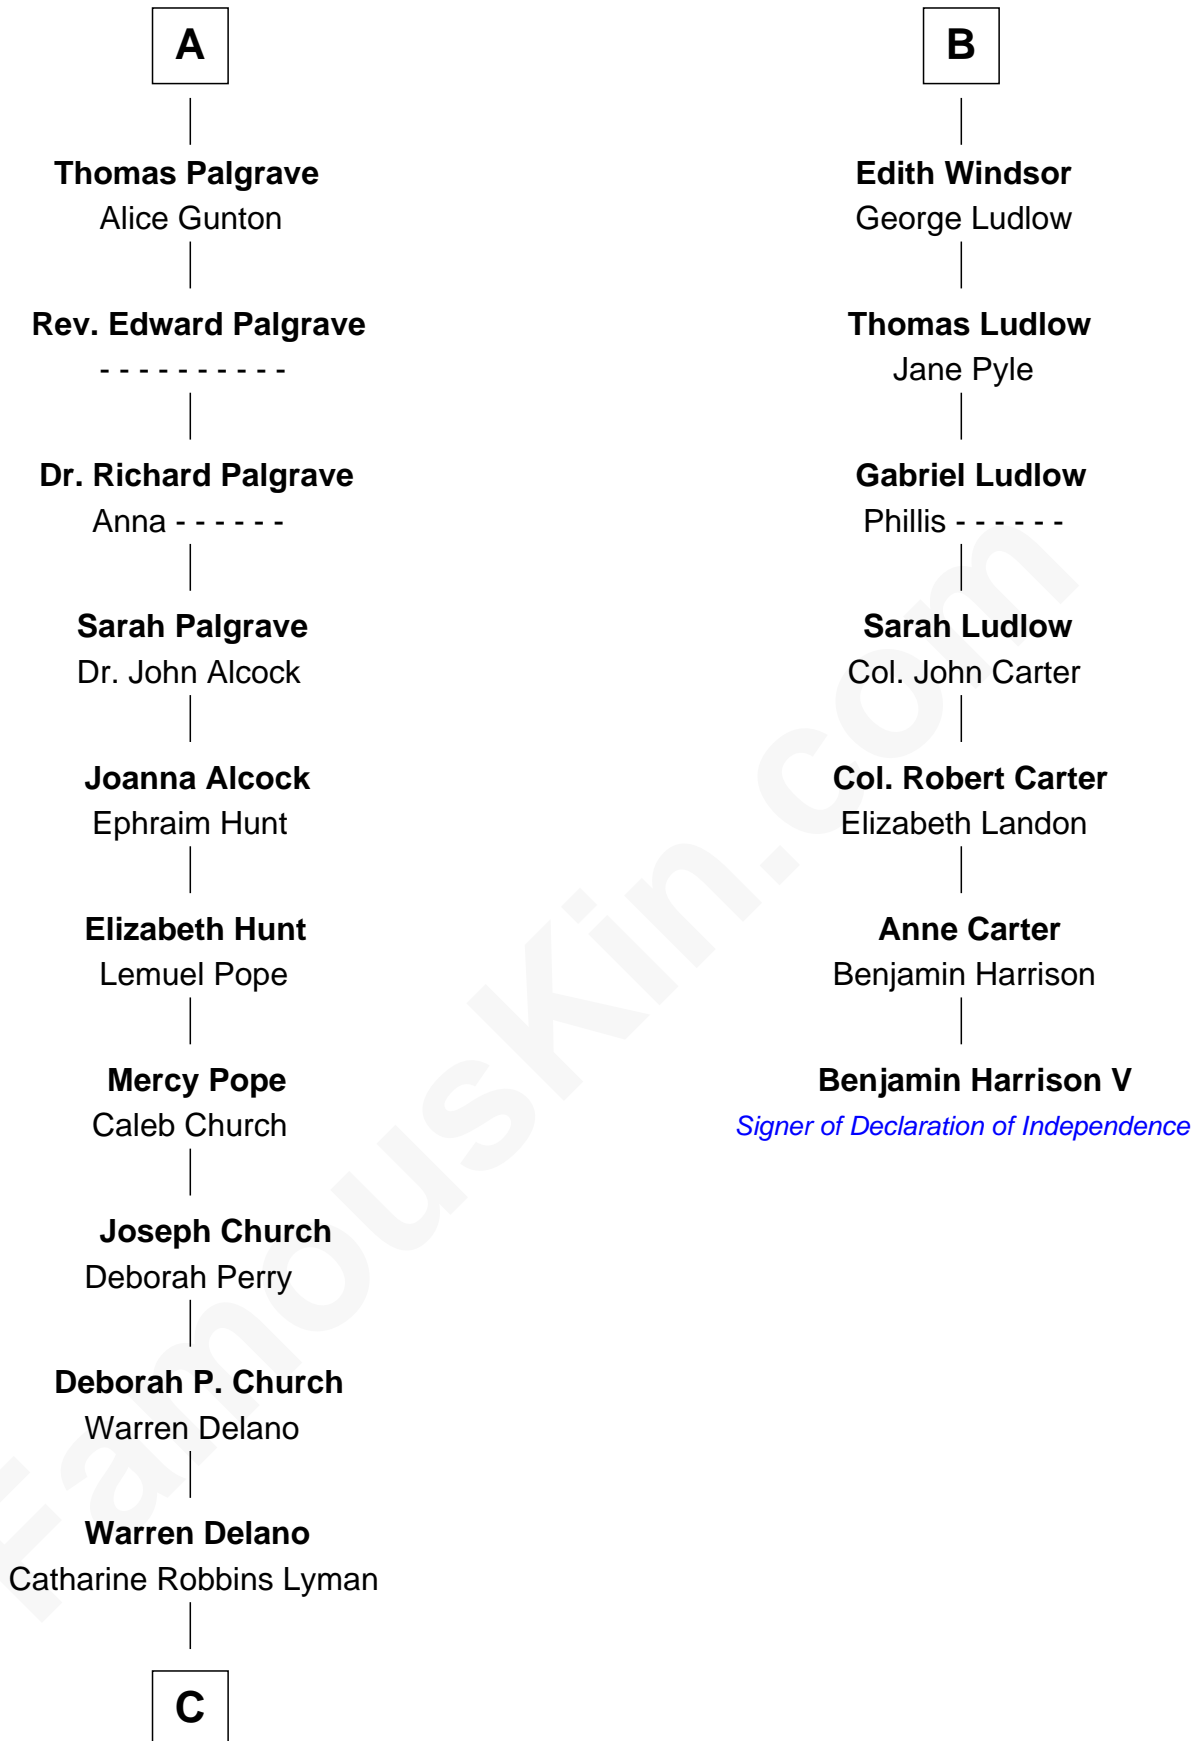

FamousKin.com
Relationship Chart of
Franklin D. Roosevelt
32nd U.S. President

13th cousin 5 times removed of
Benjamin Harrison V
Signer of the Declaration of Independence

C

—
Sara Delano
James Roosevelt

—
Franklin D. Roosevelt
32nd U.S. President

FamousKin.com