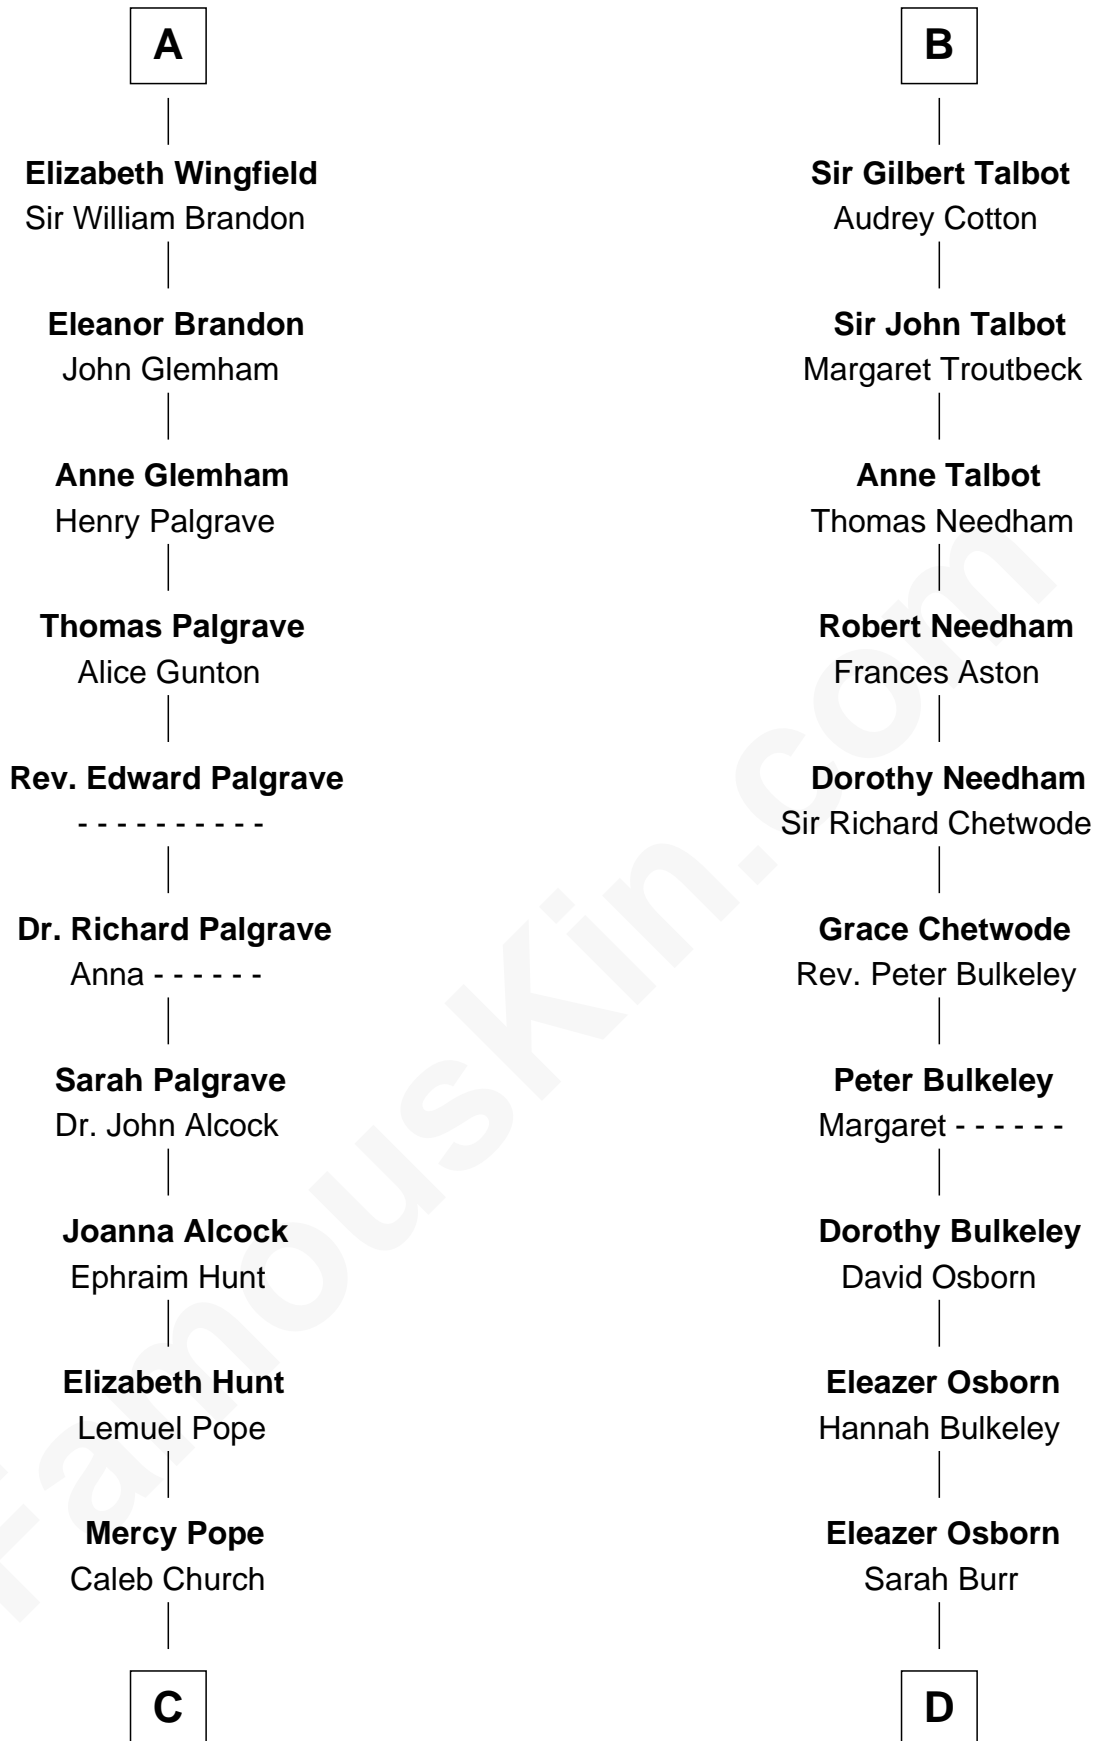

FamousKin.com
Relationship Chart of
Franklin D. Roosevelt
32nd U.S. President

19th cousin 2 times removed of
Jay Gould
American Railroad "Robber Baron"

C

Joseph Church

Deborah Perry

Deborah P. Church

Warren Delano

Warren Delano

Catharine Robbins Lyman

Sara Delano

James Roosevelt

Franklin D. Roosevelt

32nd U.S. President

D

Anna Osborn

Abraham Gould

John Burr Gould

Mary More

Jay Gould

"Robber Baron"

FamousKin.com