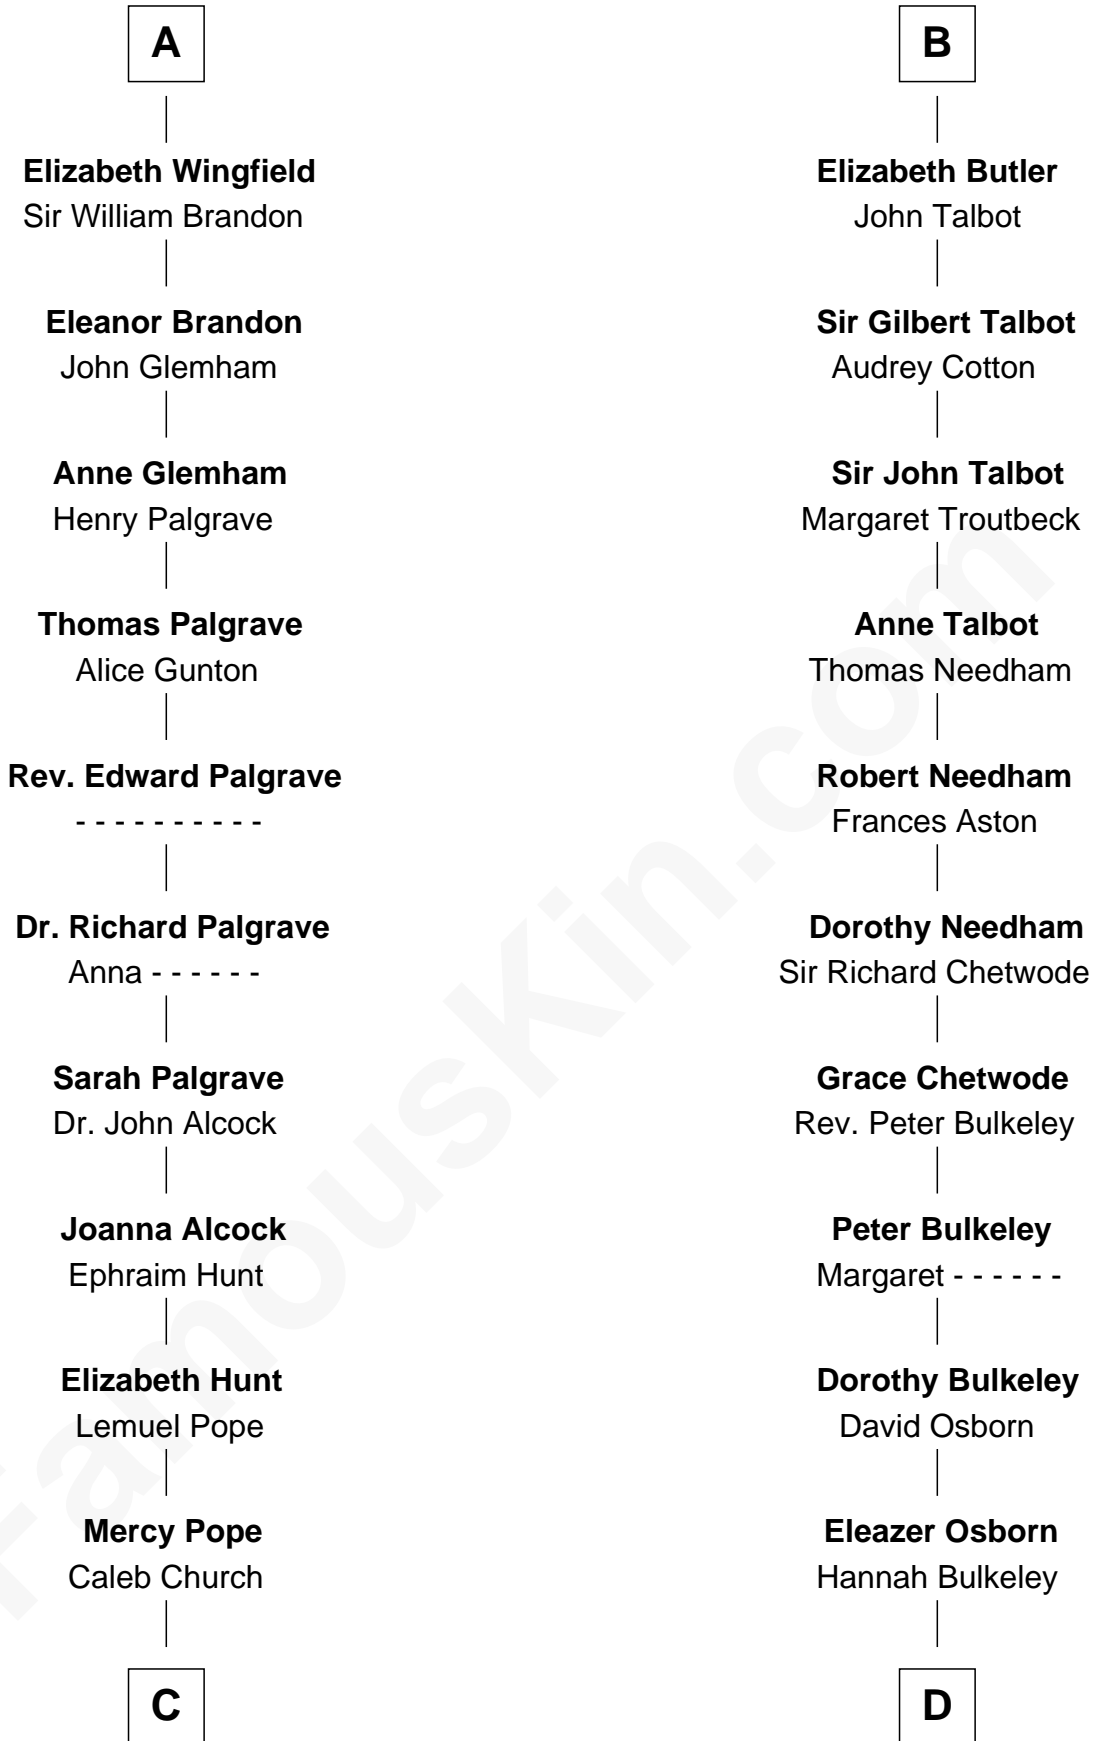

**FamousKin.com**  
**Relationship Chart of**  
**Franklin D. Roosevelt**  
*32nd U.S. President*

20th cousin 1 time removed of

**Jay Gould**  
*American Railroad "Robber Baron"*

**C**

**Joseph Church**

Deborah Perry

**Deborah P. Church**

Warren Delano

**Warren Delano**

Catharine Robbins Lyman

**Sara Delano**

James Roosevelt

**Franklin D. Roosevelt**

*32nd U.S. President*

**D**

**Eleazer Osborn**

Sarah Burr

**Anna Osborn**

Abraham Gould

**John Burr Gould**

Mary More

**Jay Gould**

*"Robber Baron"*