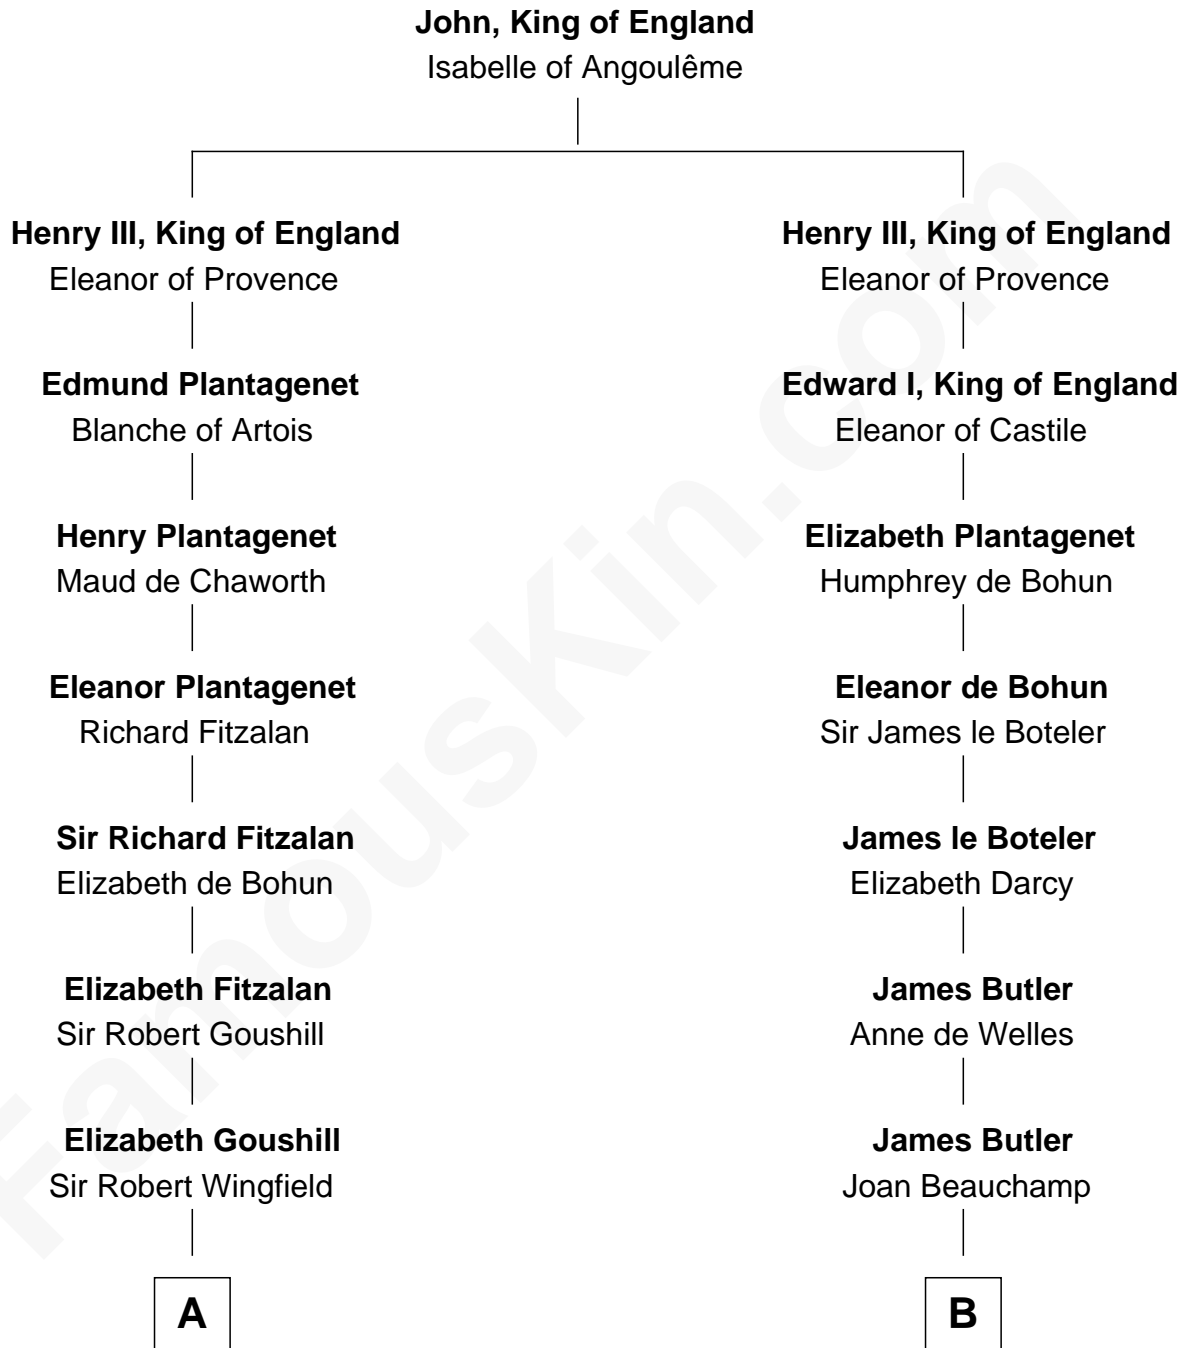

**FamousKin.com**  
**Relationship Chart of**  
**Franklin D. Roosevelt**  
*32nd U.S. President*

20th cousin 1 time removed of

**Jay Gould**  
*American Railroad "Robber Baron"*

**C**

**Joseph Church**

Deborah Perry

**Deborah P. Church**

Warren Delano

**Warren Delano**

Catharine Robbins Lyman

**Sara Delano**

James Roosevelt

**Franklin D. Roosevelt**

*32nd U.S. President*

**D**

**Eleazer Osborn**

Sarah Burr

**Anna Osborn**

Abraham Gould

**John Burr Gould**

Mary More

**Jay Gould**

*"Robber Baron"*