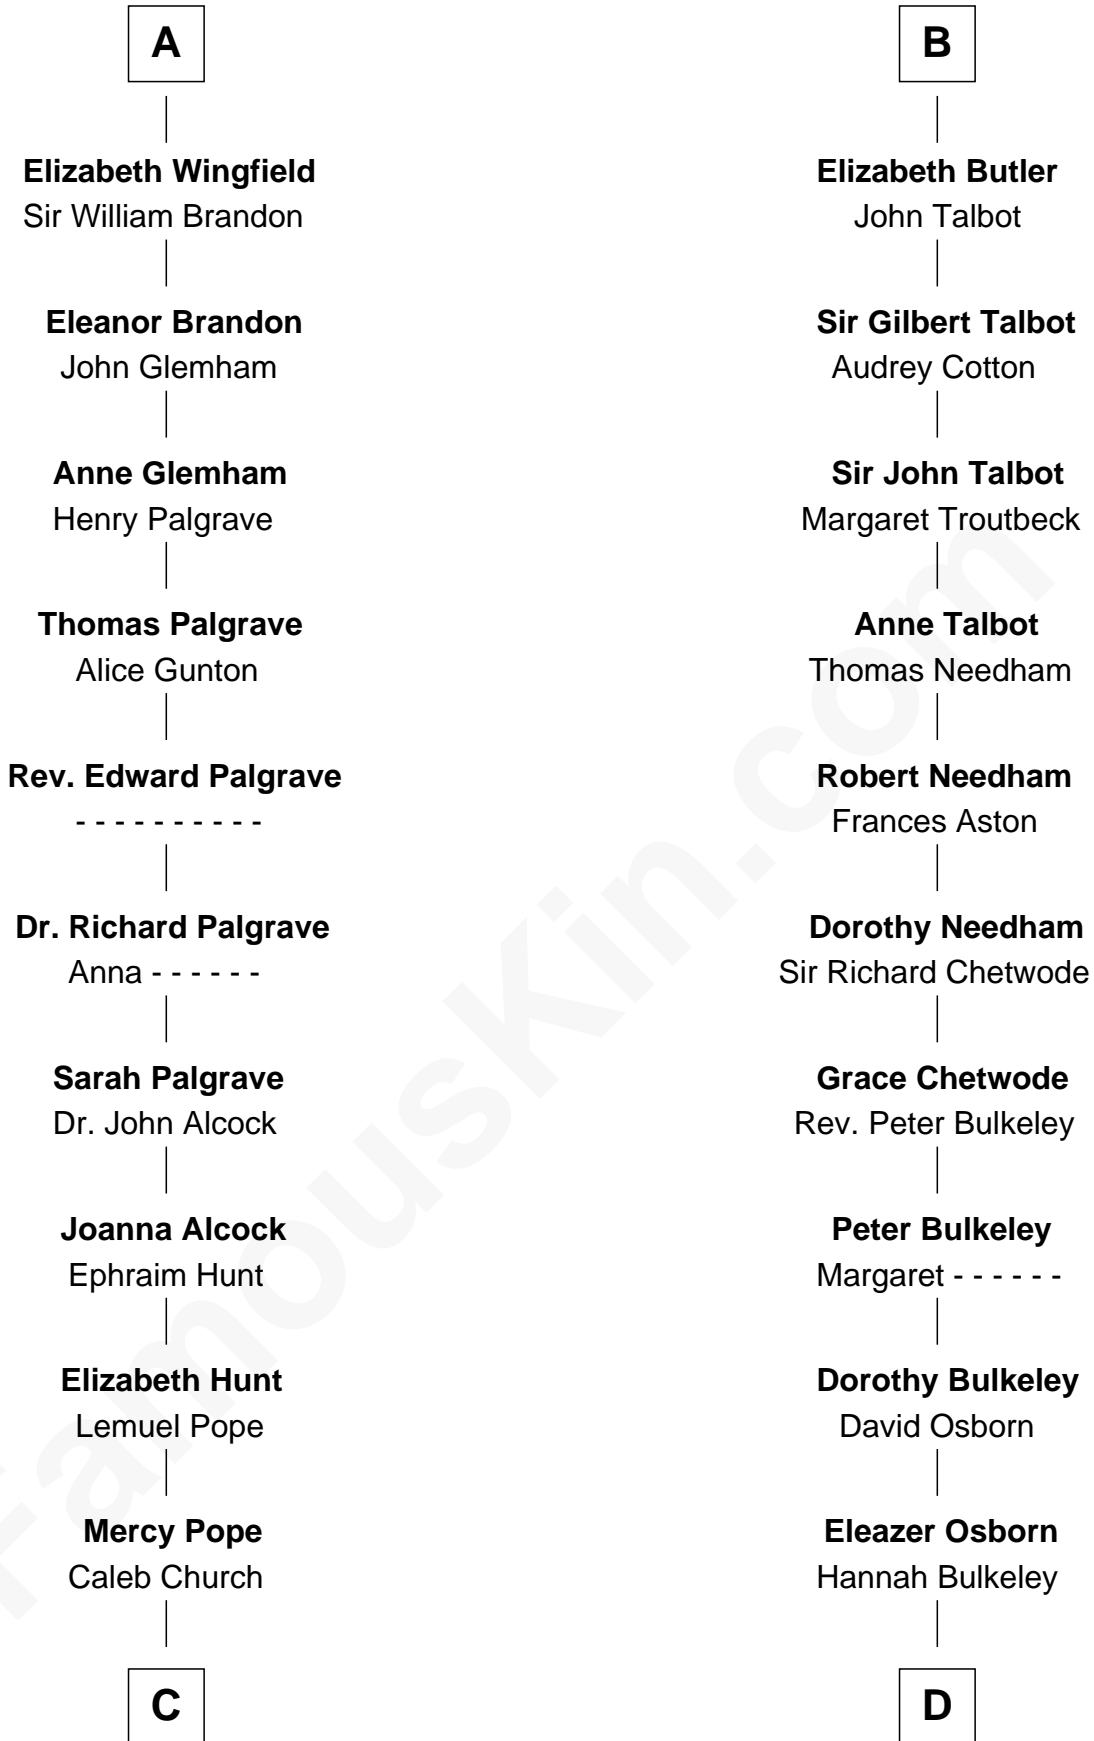

**FamousKin.com**  
**Relationship Chart of**  
**Franklin D. Roosevelt**  
*32nd U.S. President*

**20th cousin 1 time removed of**  
**Jay Gould**  
*American Railroad "Robber Baron"*

**Sir Gerald de Prendergast**

**C**

**Joseph Church**

Deborah Perry

**Deborah P. Church**

Warren Delano

**Warren Delano**

Catharine Robbins Lyman

**Sara Delano**

James Roosevelt

**Franklin D. Roosevelt**

*32nd U.S. President*

**D**

**Eleazer Osborn**

Sarah Burr

**Anna Osborn**

Abraham Gould

**John Burr Gould**

Mary More

**Jay Gould**

*"Robber Baron"*