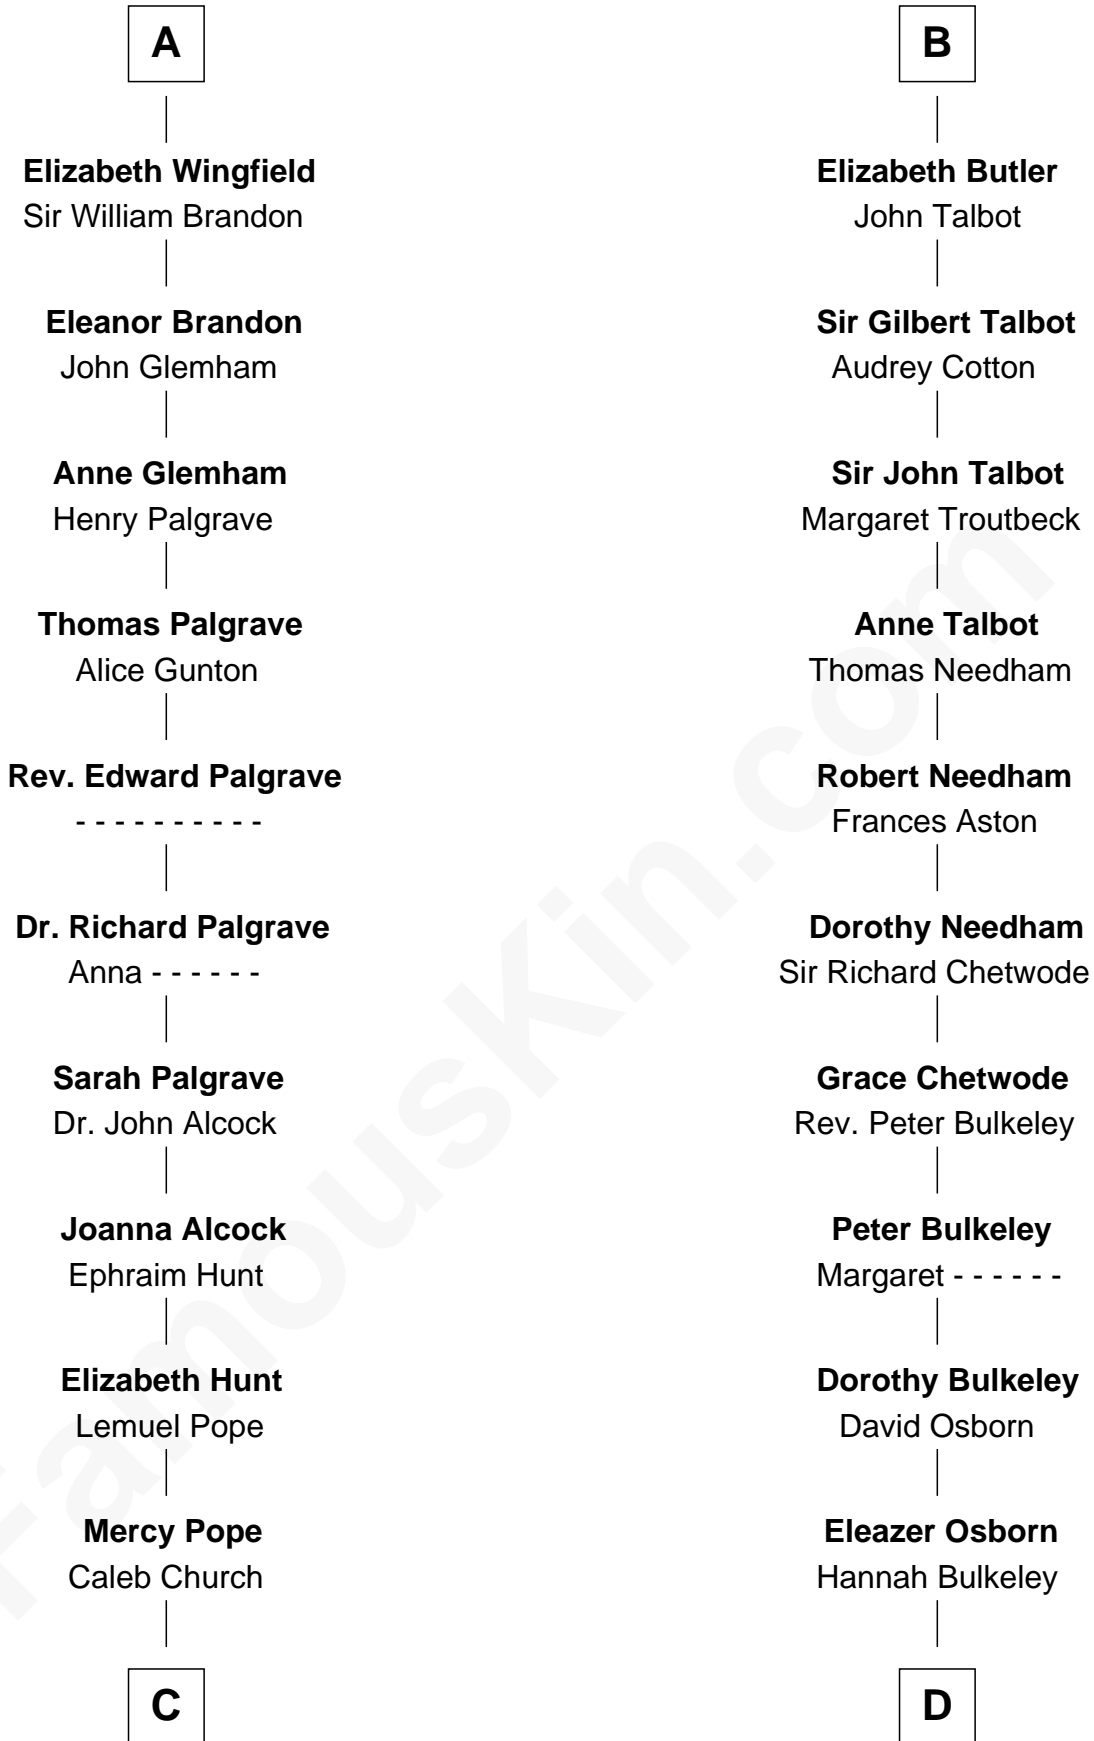

FamousKin.com
Relationship Chart of
Franklin D. Roosevelt
32nd U.S. President

20th cousin 1 time removed of
Jay Gould
American Railroad "Robber Baron"

C

Joseph Church

Deborah Perry

Deborah P. Church

Warren Delano

Warren Delano

Catharine Robbins Lyman

Sara Delano

James Roosevelt

Franklin D. Roosevelt

32nd U.S. President

D

Eleazer Osborn

Sarah Burr

Anna Osborn

Abraham Gould

John Burr Gould

Mary More

Jay Gould

"Robber Baron"