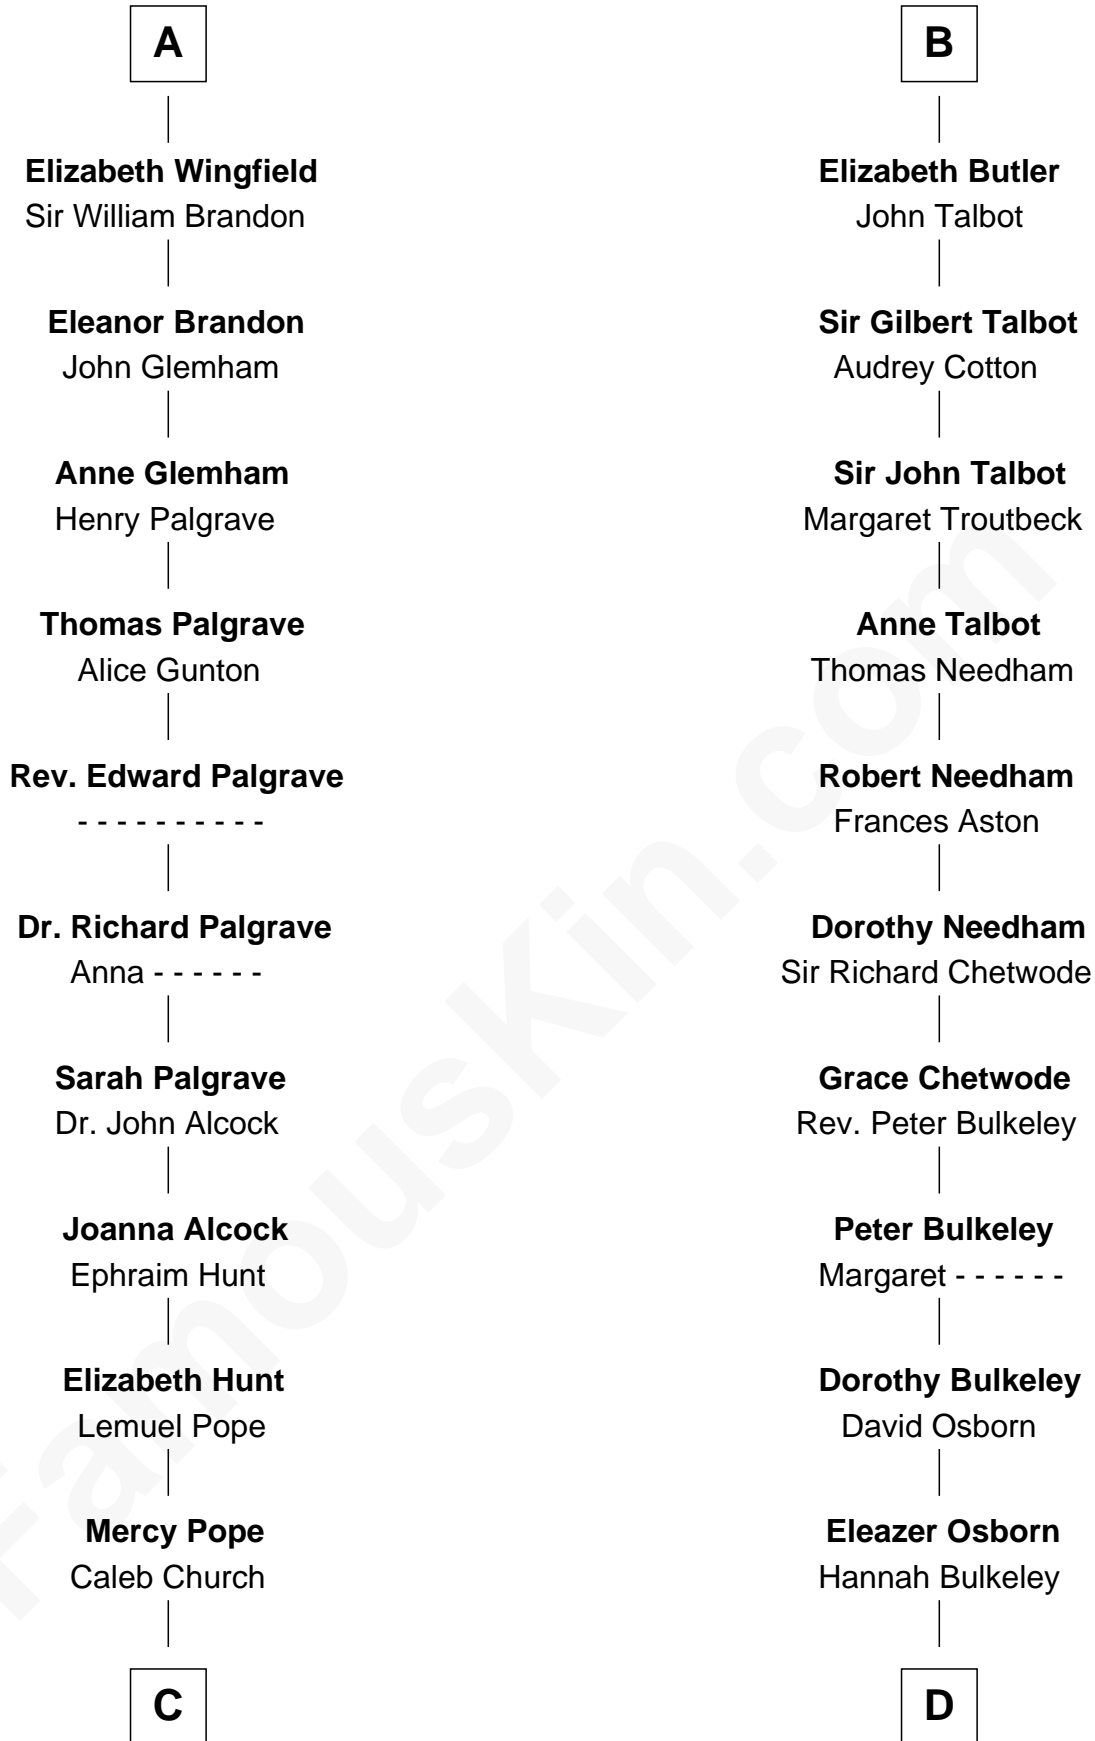

FamousKin.com
Relationship Chart of
Franklin D. Roosevelt
32nd U.S. President

20th cousin 1 time removed of
Jay Gould
American Railroad "Robber Baron"

C

Joseph Church

Deborah Perry

Deborah P. Church

Warren Delano

Warren Delano

Catharine Robbins Lyman

Sara Delano

James Roosevelt

Franklin D. Roosevelt

32nd U.S. President

D

Eleazer Osborn

Sarah Burr

Anna Osborn

Abraham Gould

John Burr Gould

Mary More

Jay Gould

"Robber Baron"