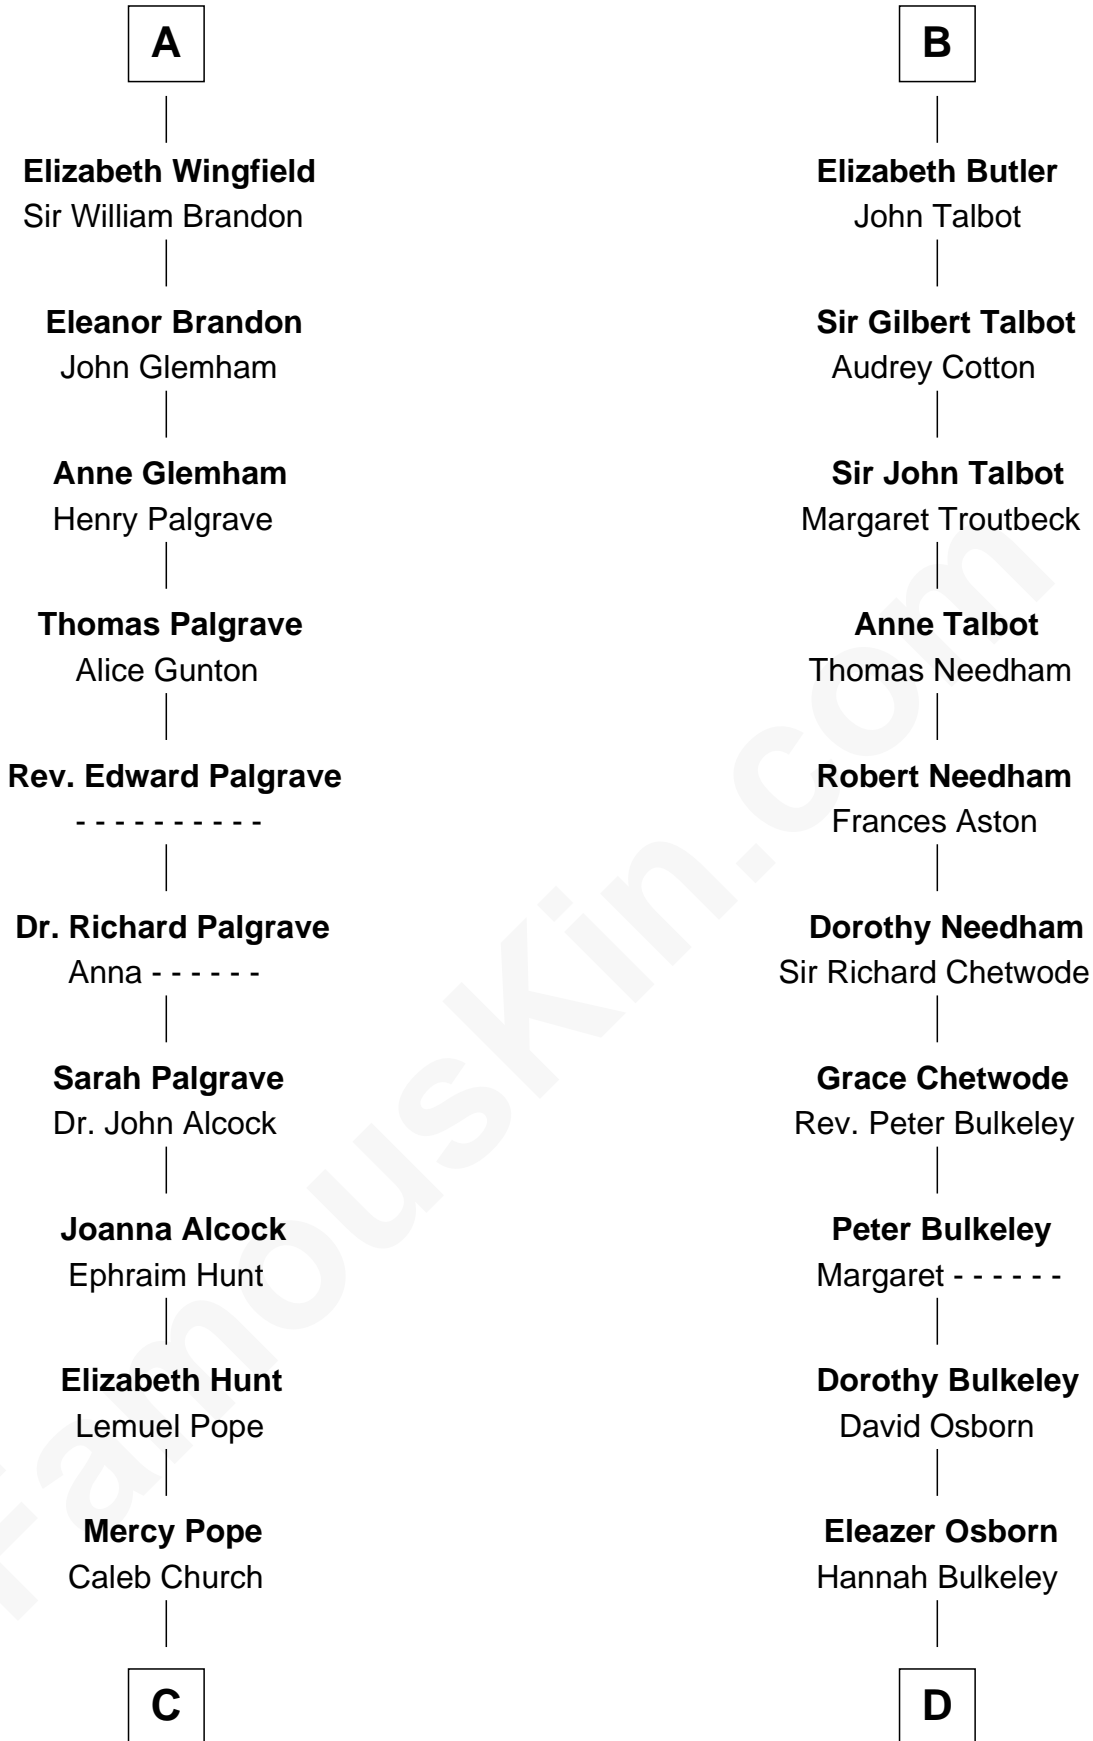

**FamousKin.com**  
**Relationship Chart of**  
**Franklin D. Roosevelt**  
*32nd U.S. President*

**20th cousin 1 time removed of**  
**Jay Gould**  
*American Railroad "Robber Baron"*

**C**

**Joseph Church**

Deborah Perry

**Deborah P. Church**

Warren Delano

**Warren Delano**

Catharine Robbins Lyman

**Sara Delano**

James Roosevelt

**Franklin D. Roosevelt**

**Jay Gould**

*"Robber Baron"*