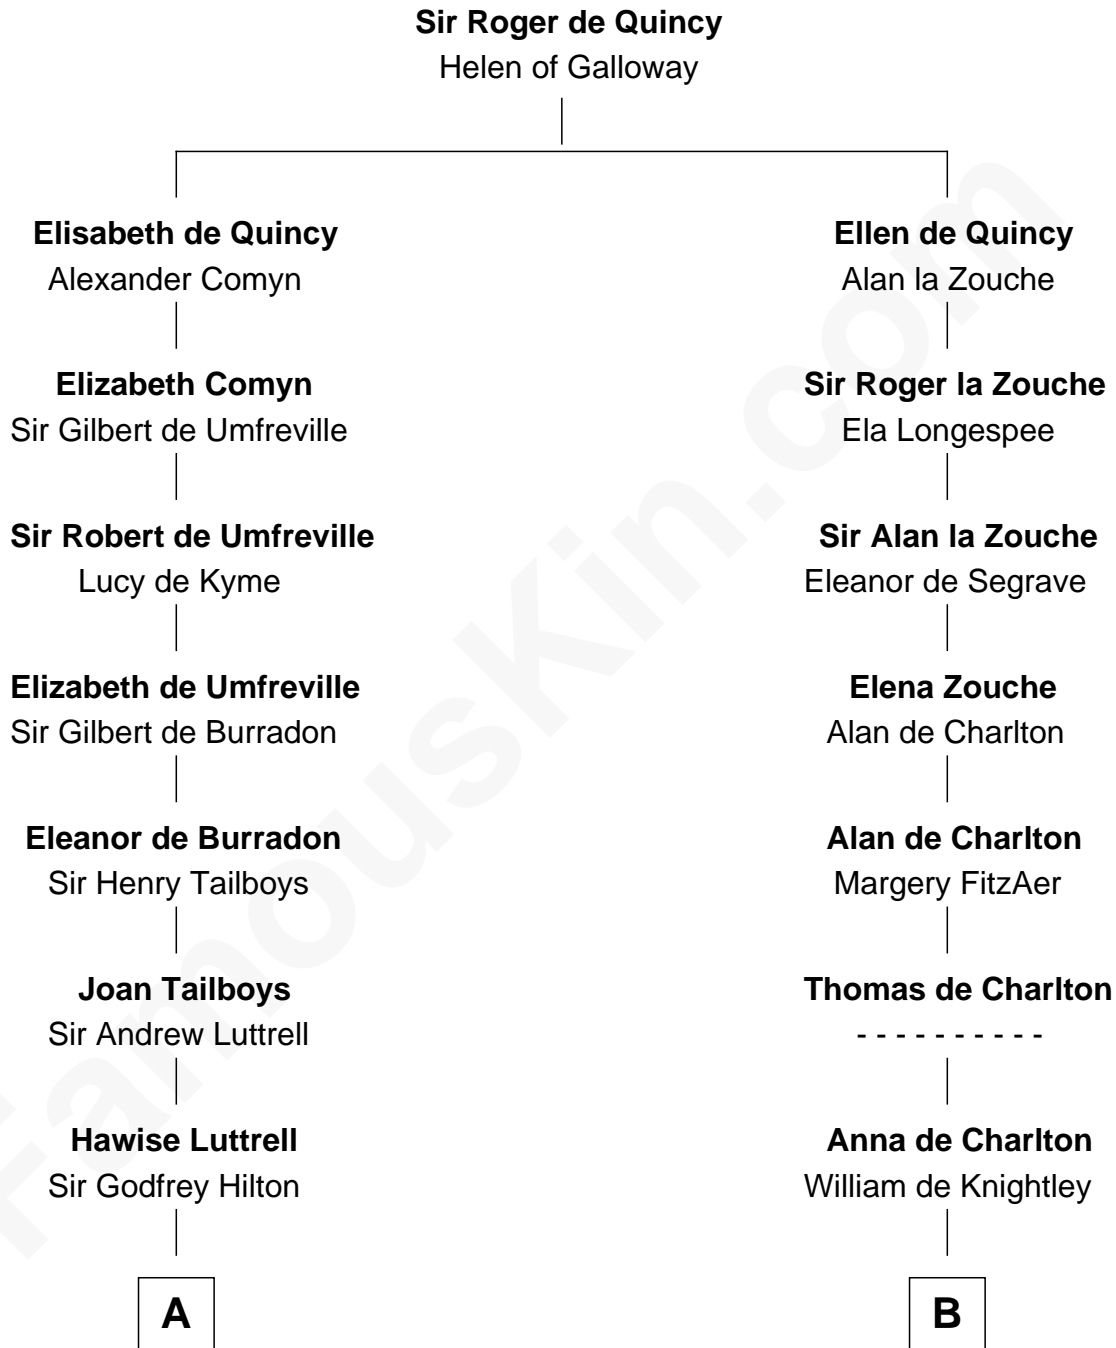

**FamousKin.com**  
**Relationship Chart of**  
**Franklin D. Roosevelt**  
*32nd U.S. President*

**20th cousin 1 time removed of**  
**Jay Gould**  
*American Railroad "Robber Baron"*

**C**

**Edward Hutchinson Robbins**

Elizabeth Murray

**Anne Jean Robbins**

Judge Joseph Lyman

**Catharine Robbins Lyman**

Warren Delano

**Sara Delano**

James Roosevelt

**Franklin D. Roosevelt**

**Jay Gould**

*"Robber Baron"*