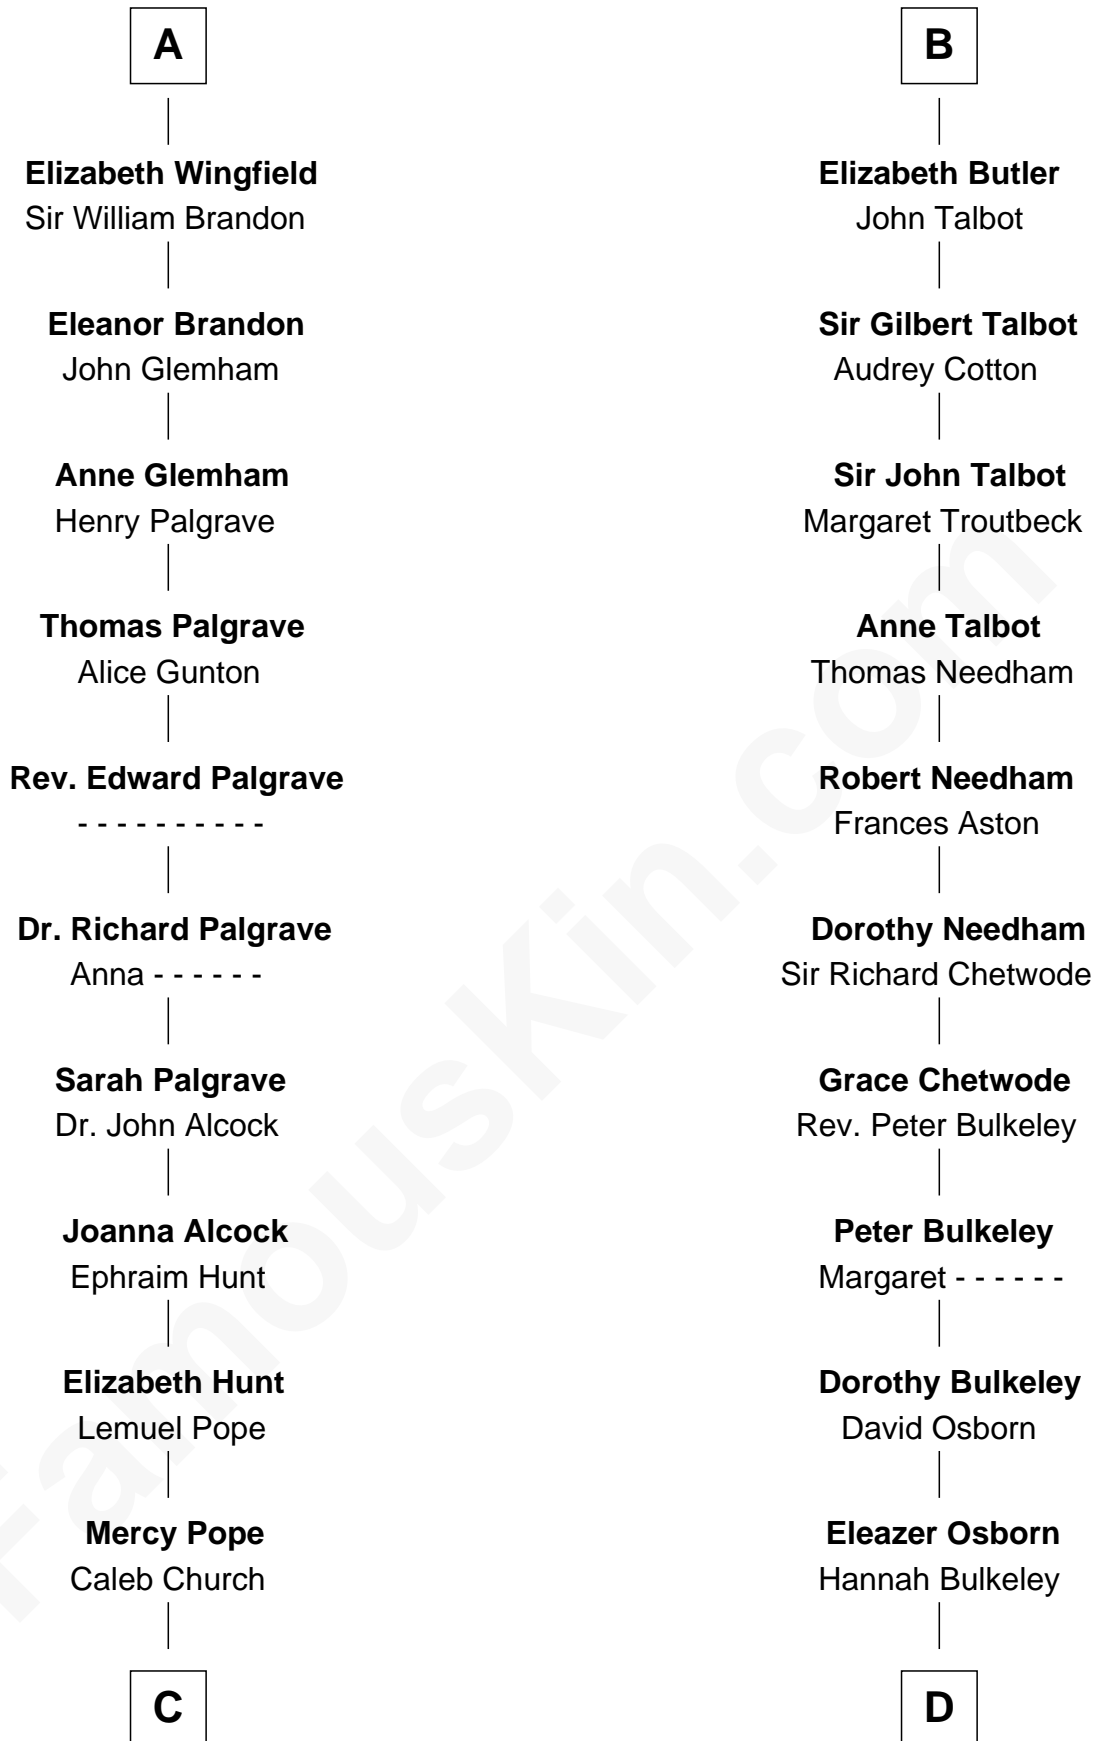

FamousKin.com
Relationship Chart of
Franklin D. Roosevelt
32nd U.S. President

20th cousin 1 time removed of
Jay Gould
American Railroad "Robber Baron"

Henry II, Duke of Brabant
 Marie of Hohenstaufen

C

Joseph Church

Deborah Perry

Deborah P. Church

Warren Delano

Warren Delano

Catharine Robbins Lyman

Sara Delano

James Roosevelt

Franklin D. Roosevelt

Jay Gould

"Robber Baron"