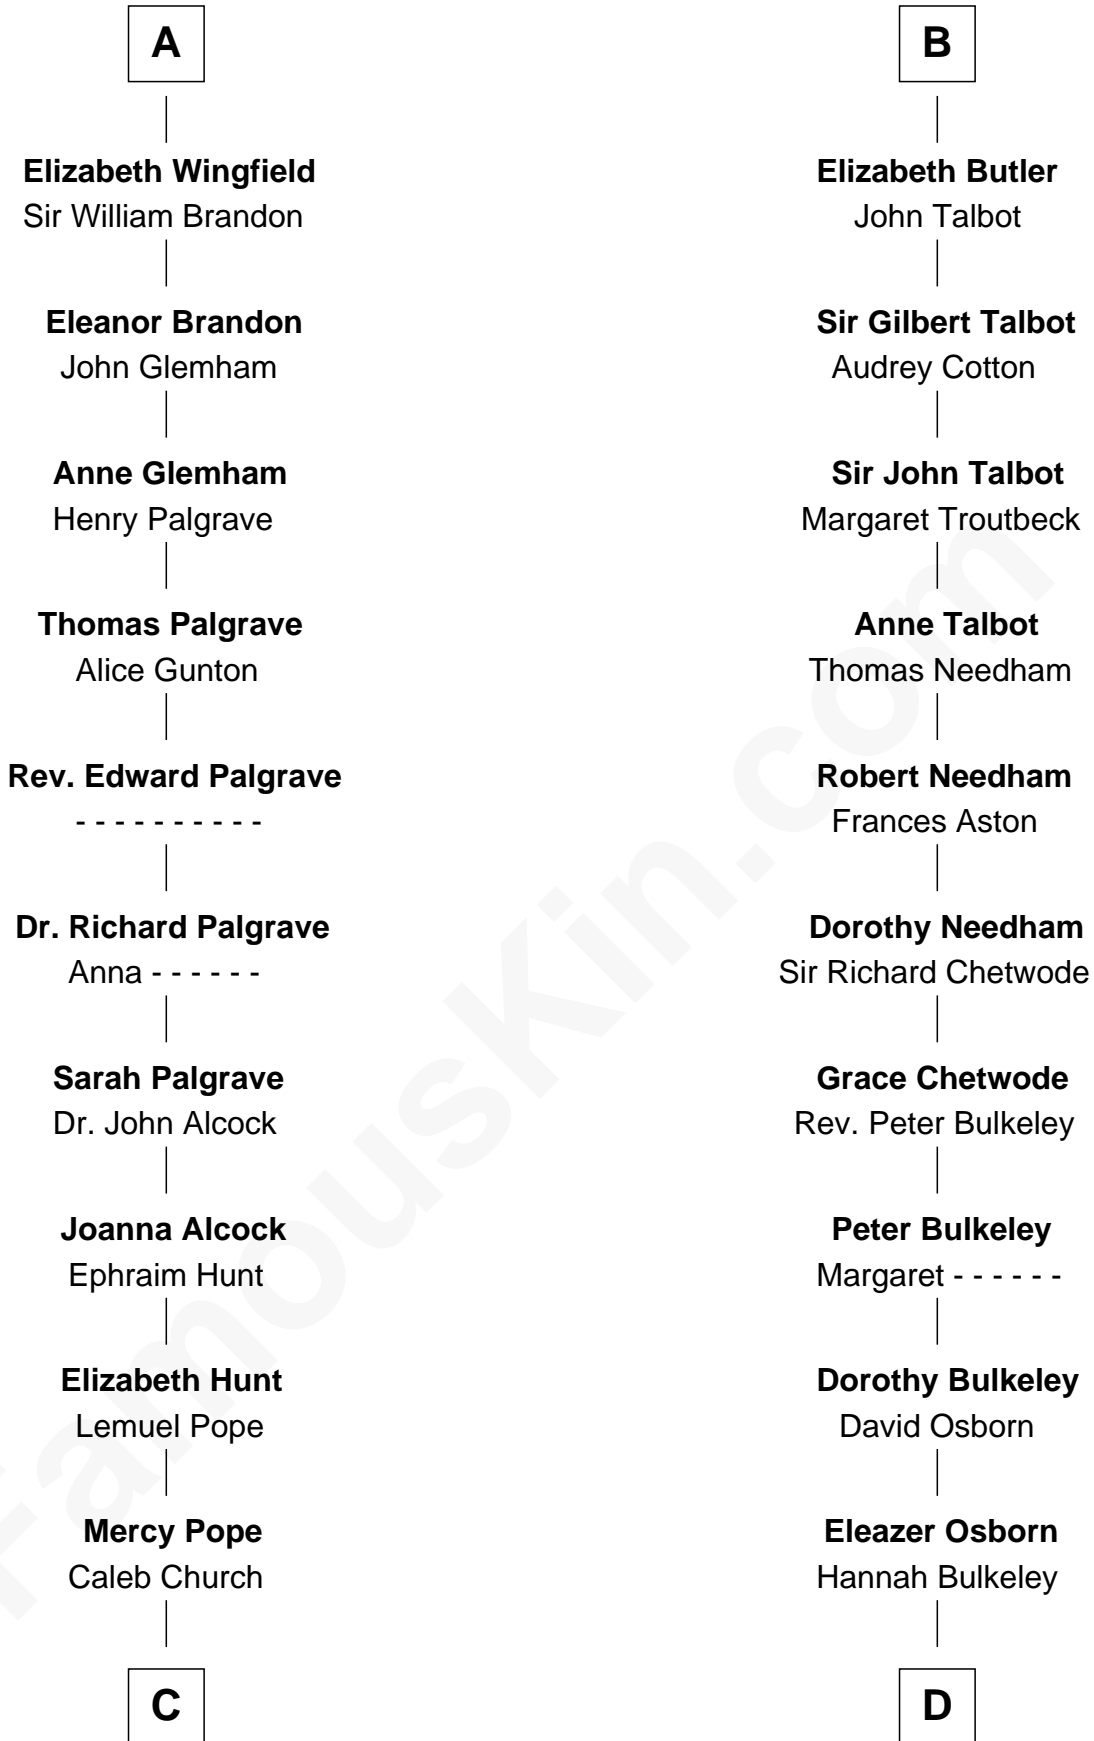

**FamousKin.com**  
**Relationship Chart of**  
**Franklin D. Roosevelt**  
*32nd U.S. President*

**20th cousin 1 time removed of**  
**Jay Gould**  
*American Railroad "Robber Baron"*

**Ramon Berenguer IV of Provence**  
 Beatrice of Savoy

**C**

**Joseph Church**

Deborah Perry

**Deborah P. Church**

Warren Delano

**Warren Delano**

Catharine Robbins Lyman

**Sara Delano**

James Roosevelt

**Franklin D. Roosevelt**

*32nd U.S. President*

**D**

**Eleazer Osborn**

Sarah Burr

**Anna Osborn**

Abraham Gould

**John Burr Gould**

Mary More

**Jay Gould**

*"Robber Baron"*