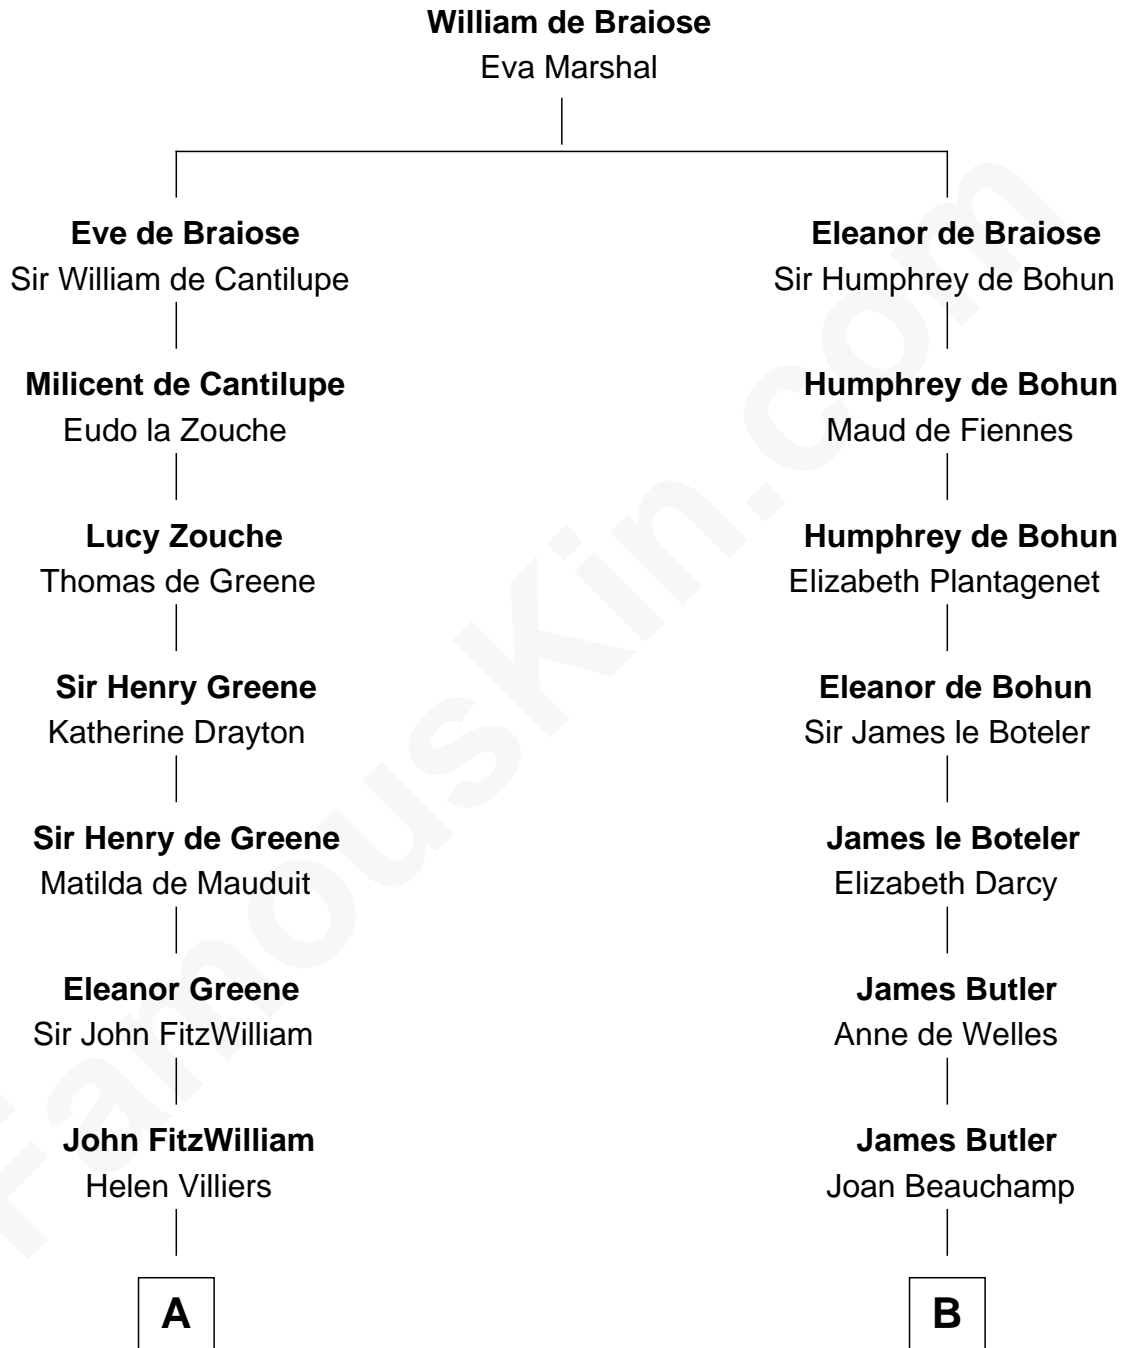

FamousKin.com
Relationship Chart of
Franklin D. Roosevelt
32nd U.S. President

20th cousin of
Jay Gould
American Railroad "Robber Baron"

C

John Aspinwall
Susan Howland

Mary Rebecca Aspinwall
Isaac Daniel Roosevelt

James Roosevelt
Sara Delano

Franklin D. Roosevelt
32nd U.S. President

D

Eleazer Osborn
Sarah Burr

Anna Osborn
Abraham Gould

John Burr Gould
Mary More

Jay Gould
"Robber Baron"

FamousKin.com