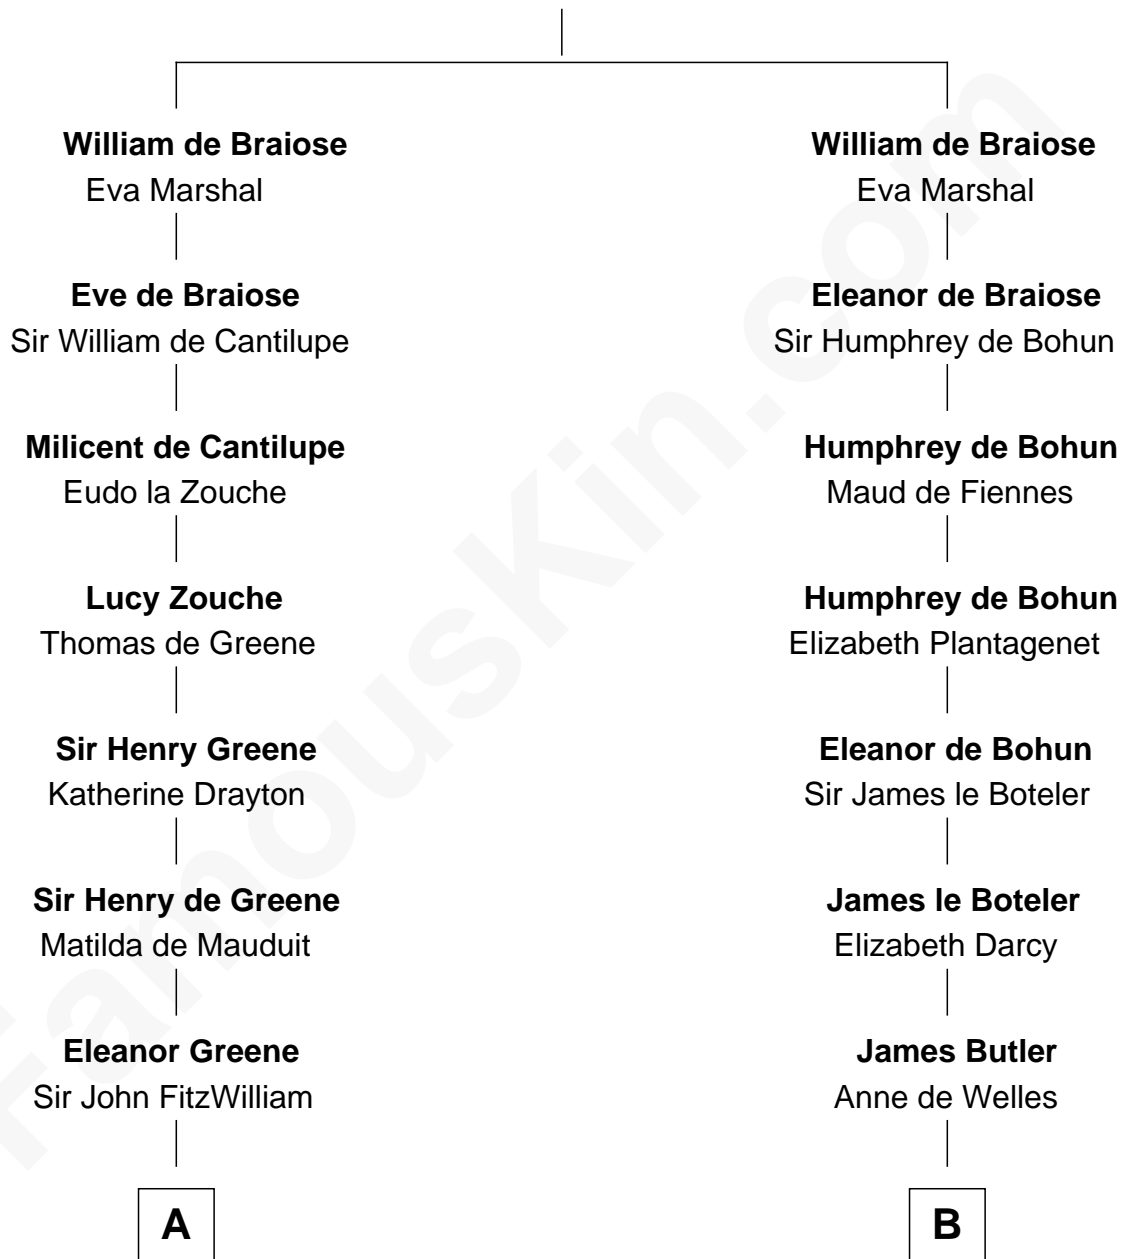

FamousKin.com
Relationship Chart of
Franklin D. Roosevelt
32nd U.S. President

21st cousin of
Jay Gould
American Railroad "Robber Baron"

Reginald de Braiose

C

Rebecca Smith

John Aspinwall

John Aspinwall

Susan Howland

Mary Rebecca Aspinwall

Isaac Daniel Roosevelt

James Roosevelt

Sara Delano

Franklin D. Roosevelt

32nd U.S. President

D

Eleazer Osborn

"Robber Baron"