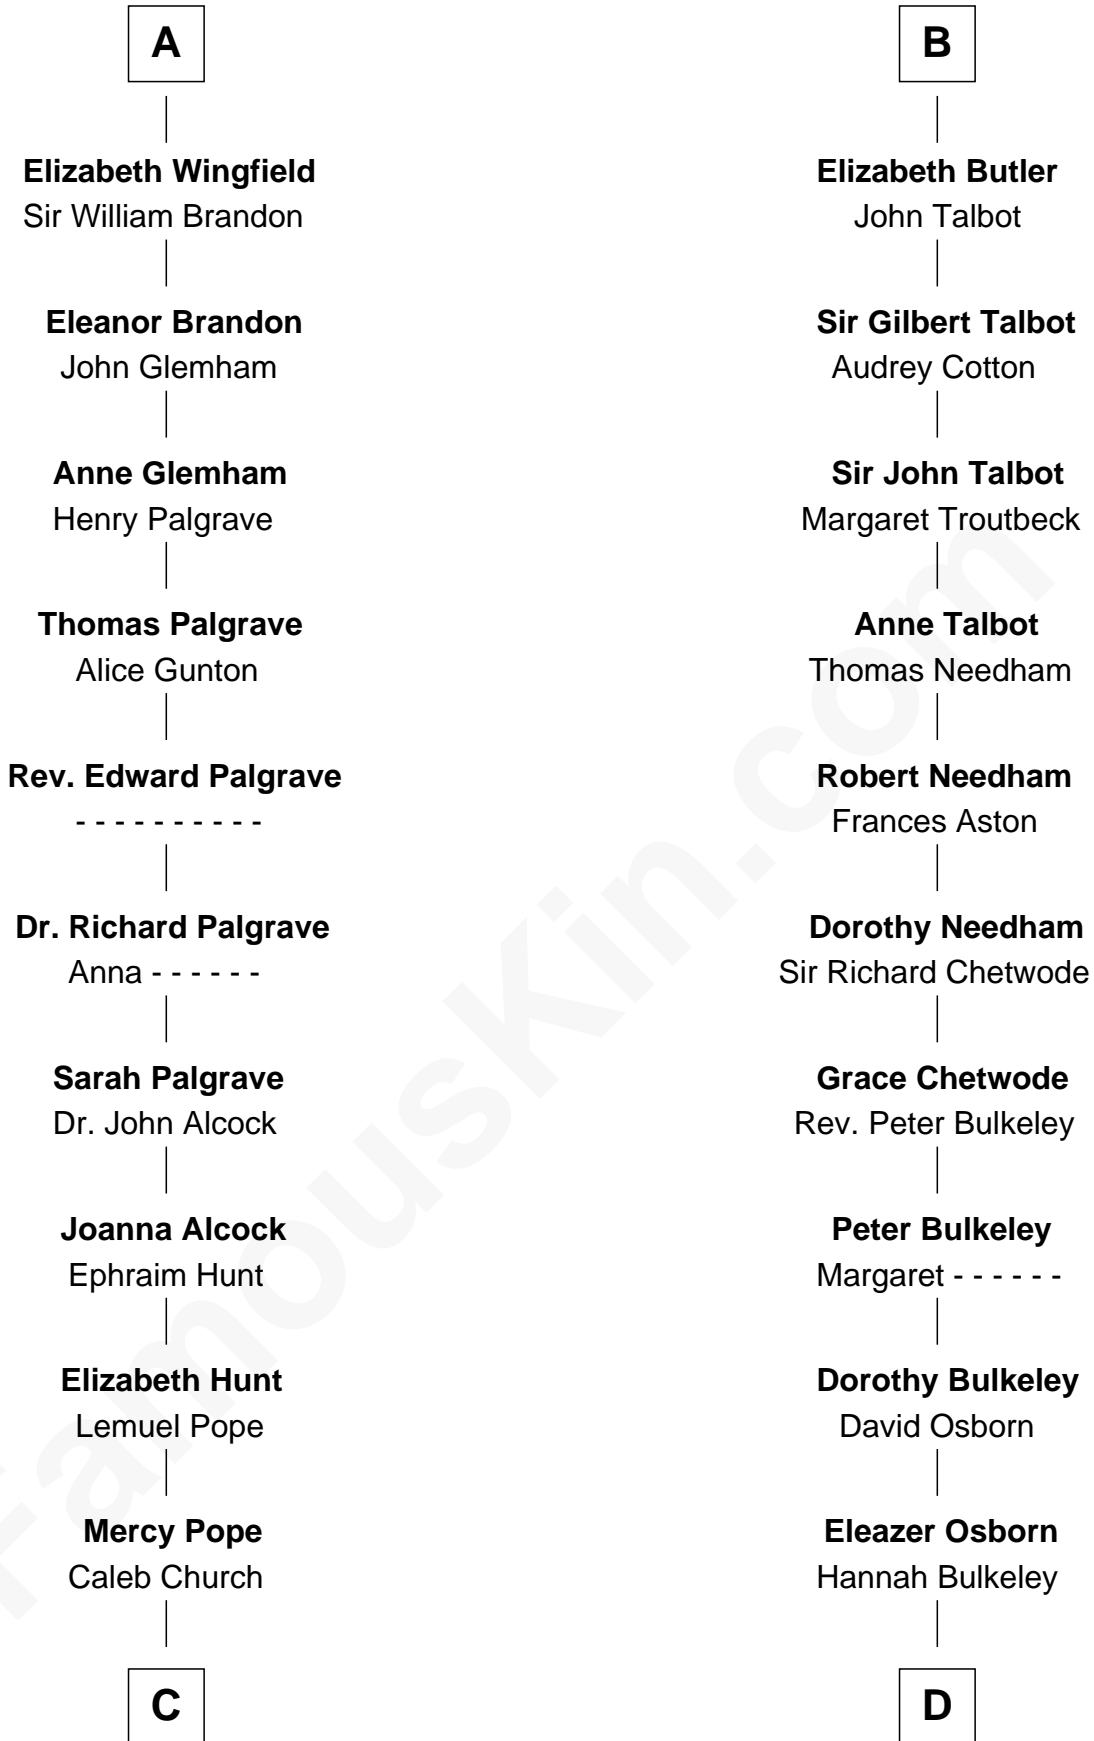

**FamousKin.com**  
**Relationship Chart of**  
**Franklin D. Roosevelt**  
*32nd U.S. President*

**20th cousin 1 time removed of**  
**Jay Gould**  
*American Railroad "Robber Baron"*

**C**

**Joseph Church**

Deborah Perry

**Deborah P. Church**

Warren Delano

**Warren Delano**

Catharine Robbins Lyman

**Sara Delano**

James Roosevelt

**Franklin D. Roosevelt**

**Jay Gould**

*"Robber Baron"*