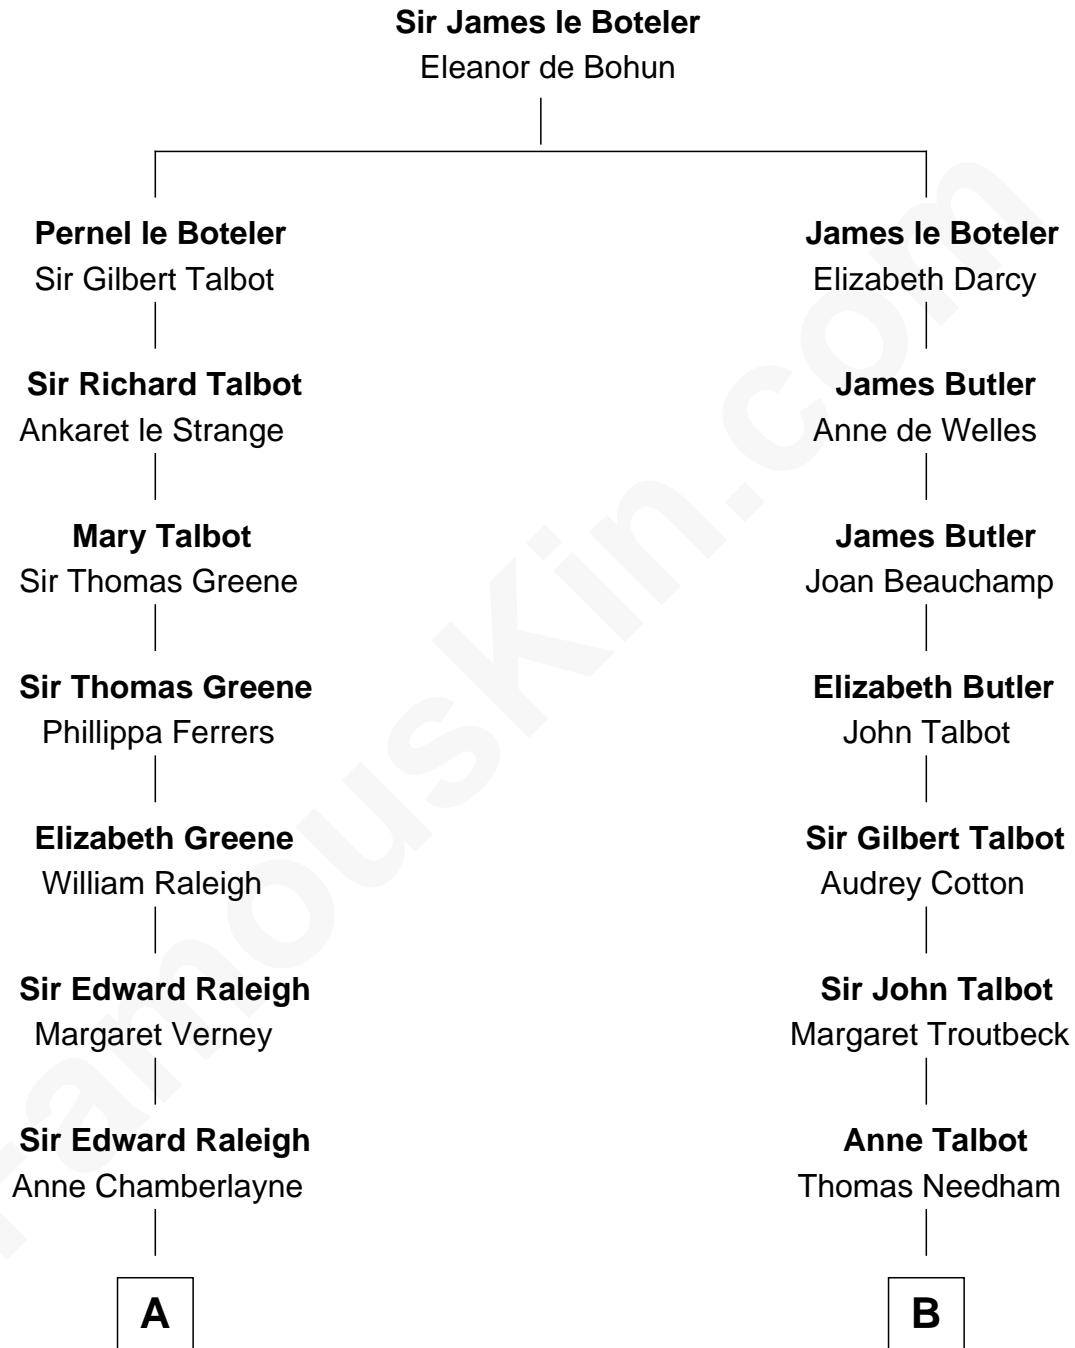

FamousKin.com
Relationship Chart of
Franklin D. Roosevelt
32nd U.S. President

16th cousin 3 times removed of
Jay Gould
American Railroad "Robber Baron"

C

—
Catharine Robbins Lyman

Warren Delano

—
Sara Delano

James Roosevelt

—
Franklin D. Roosevelt

32nd U.S. President

FamousKin.com