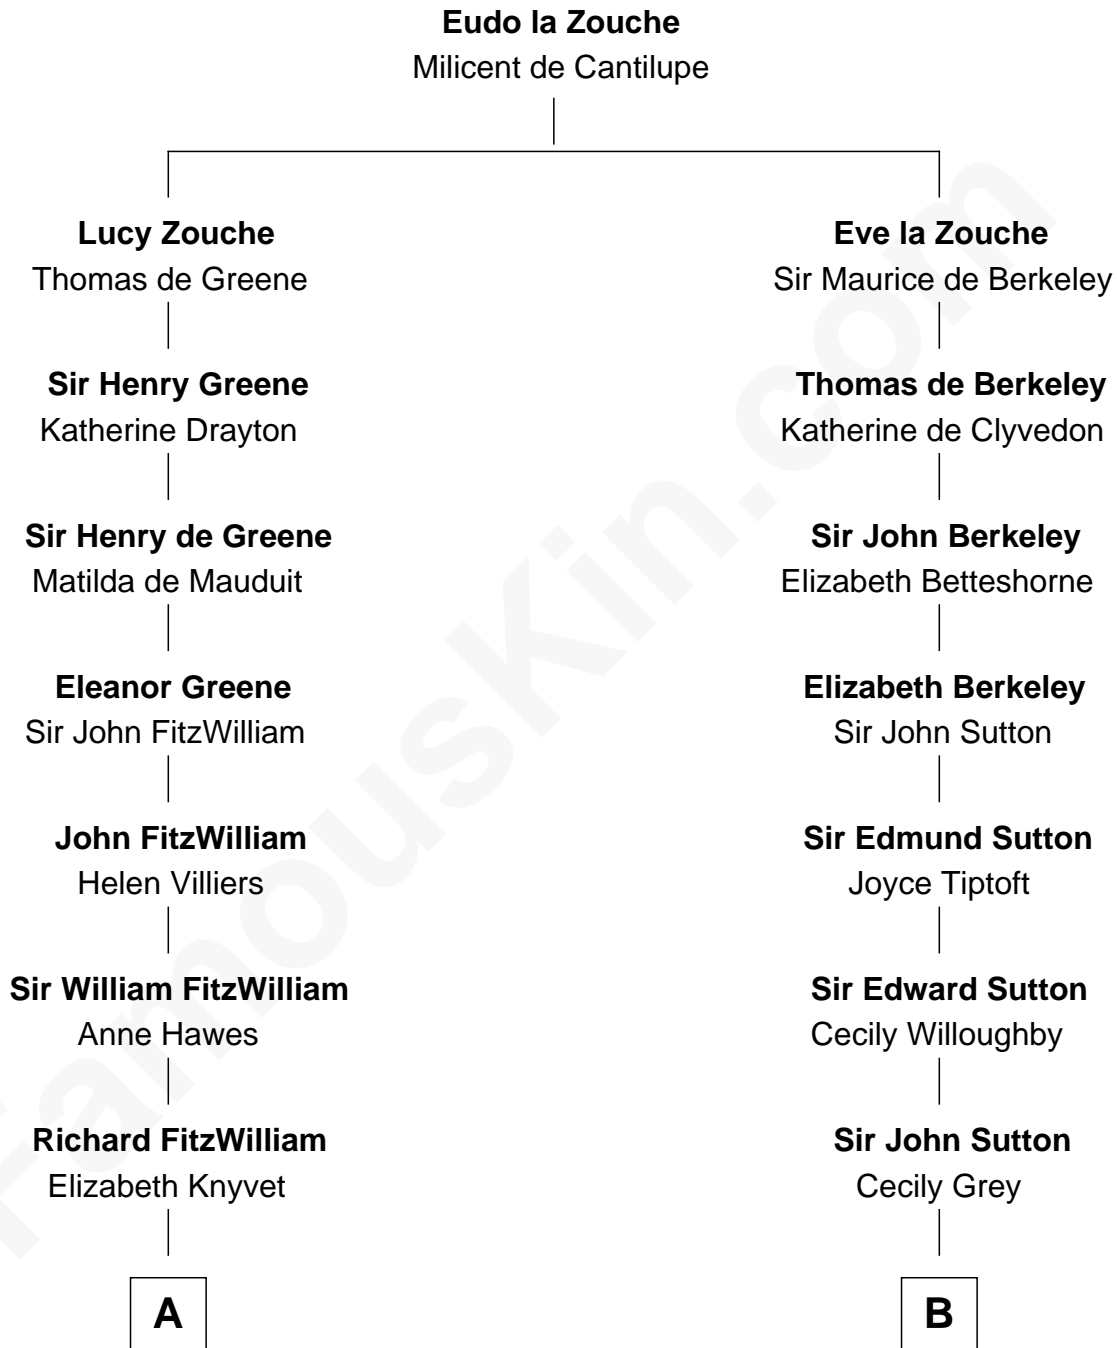

**FamousKin.com**  
**Relationship Chart of**  
**Franklin D. Roosevelt**  
*32nd U.S. President*

**17th cousin 1 time removed of**  
**William Marsh Rice**  
*Founder of Rice University*

**C**

|  
**James Roosevelt**

Sara Delano

|  
**Franklin D. Roosevelt**

*32nd U.S. President*

FamousKin.com