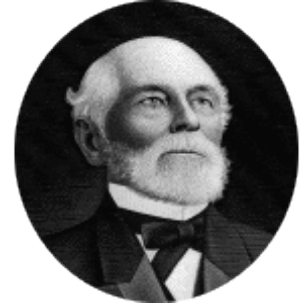

FamousKin.com
Relationship Chart of
Franklin D. Roosevelt
32nd U.S. President

15th cousin 4 times removed of
William Marsh Rice
Founder of Rice University

Sir Thomas de Holand
 Alice Fitzalan

C

—
Catharine Robbins Lyman

Warren Delano

—
Sara Delano

James Roosevelt

—
Franklin D. Roosevelt

32nd U.S. President

FamousKin.com