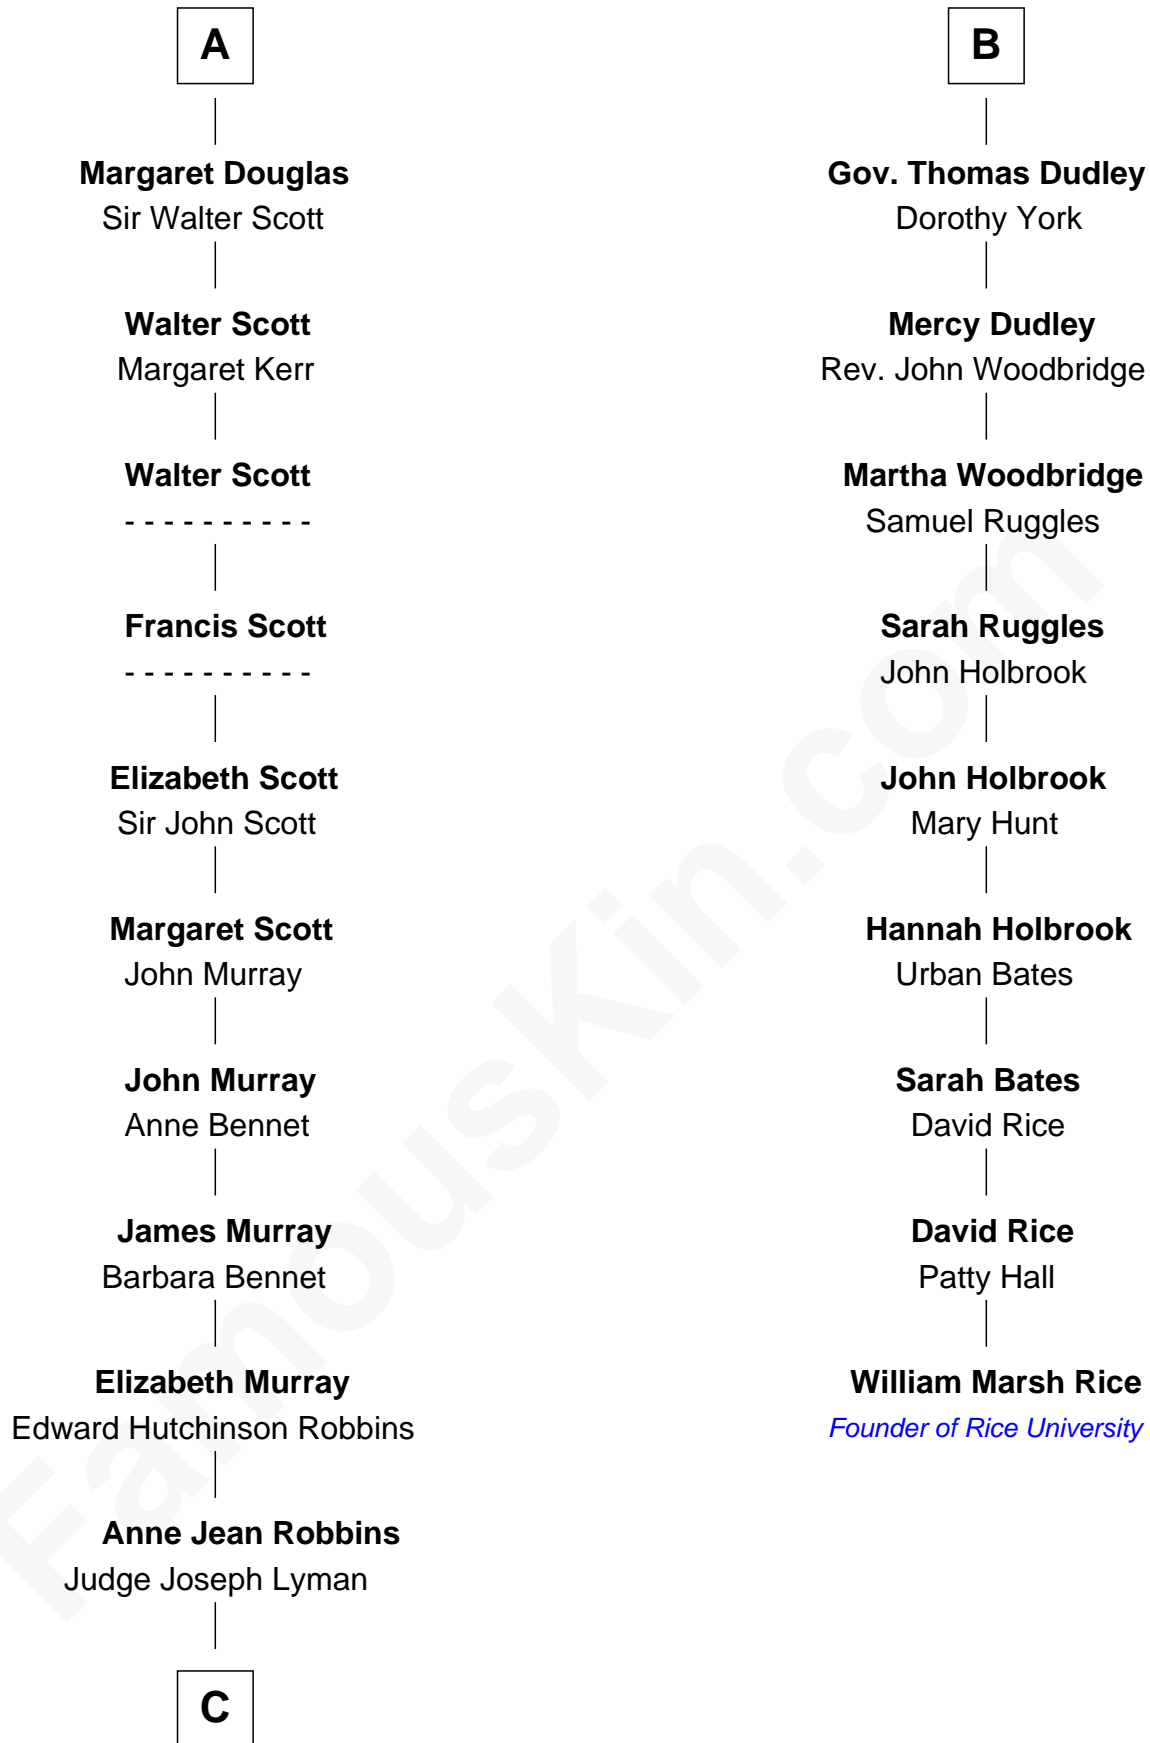

FamousKin.com
Relationship Chart of
Franklin D. Roosevelt
32nd U.S. President

15th cousin 4 times removed of
William Marsh Rice
Founder of Rice University

Sir Thomas de Holand
 Alice Fitzalan

C

—
Catharine Robbins Lyman

Warren Delano

—
Sara Delano

James Roosevelt

—
Franklin D. Roosevelt

32nd U.S. President

FamousKin.com