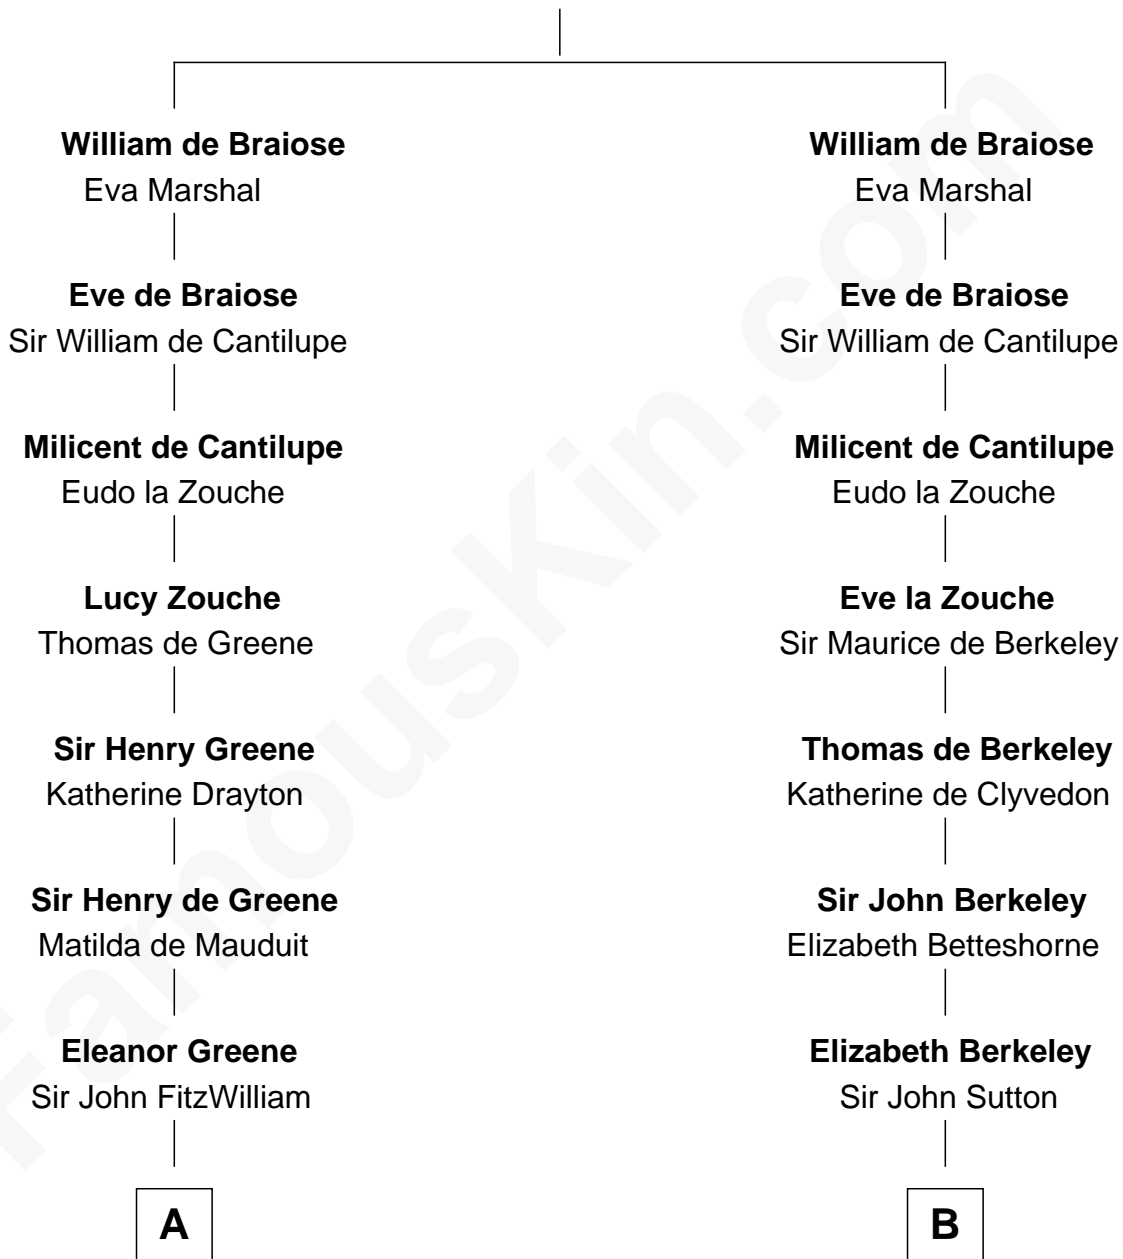

FamousKin.com
Relationship Chart of
Franklin D. Roosevelt
32nd U.S. President

20th cousin 1 time removed of
William Marsh Rice
Founder of Rice University

Reginald de Braiose

C

Rebecca Smith

John Aspinwall

John Aspinwall

Susan Howland

Mary Rebecca Aspinwall

Isaac Daniel Roosevelt

James Roosevelt

Sara Delano

Franklin D. Roosevelt

32nd U.S. President

D

Hannah Holbrook

Urban Bates

Sarah Bates

David Rice

David Rice

Patty Hall

William Marsh Rice

Founder of Rice University