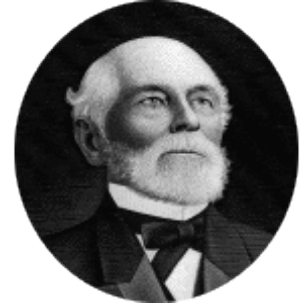

FamousKin.com
Relationship Chart of
Franklin D. Roosevelt
32nd U.S. President

20th cousin 1 time removed of
William Marsh Rice
Founder of Rice University

Reginald de Braiose

C

Rebecca Smith

John Aspinwall

John Aspinwall